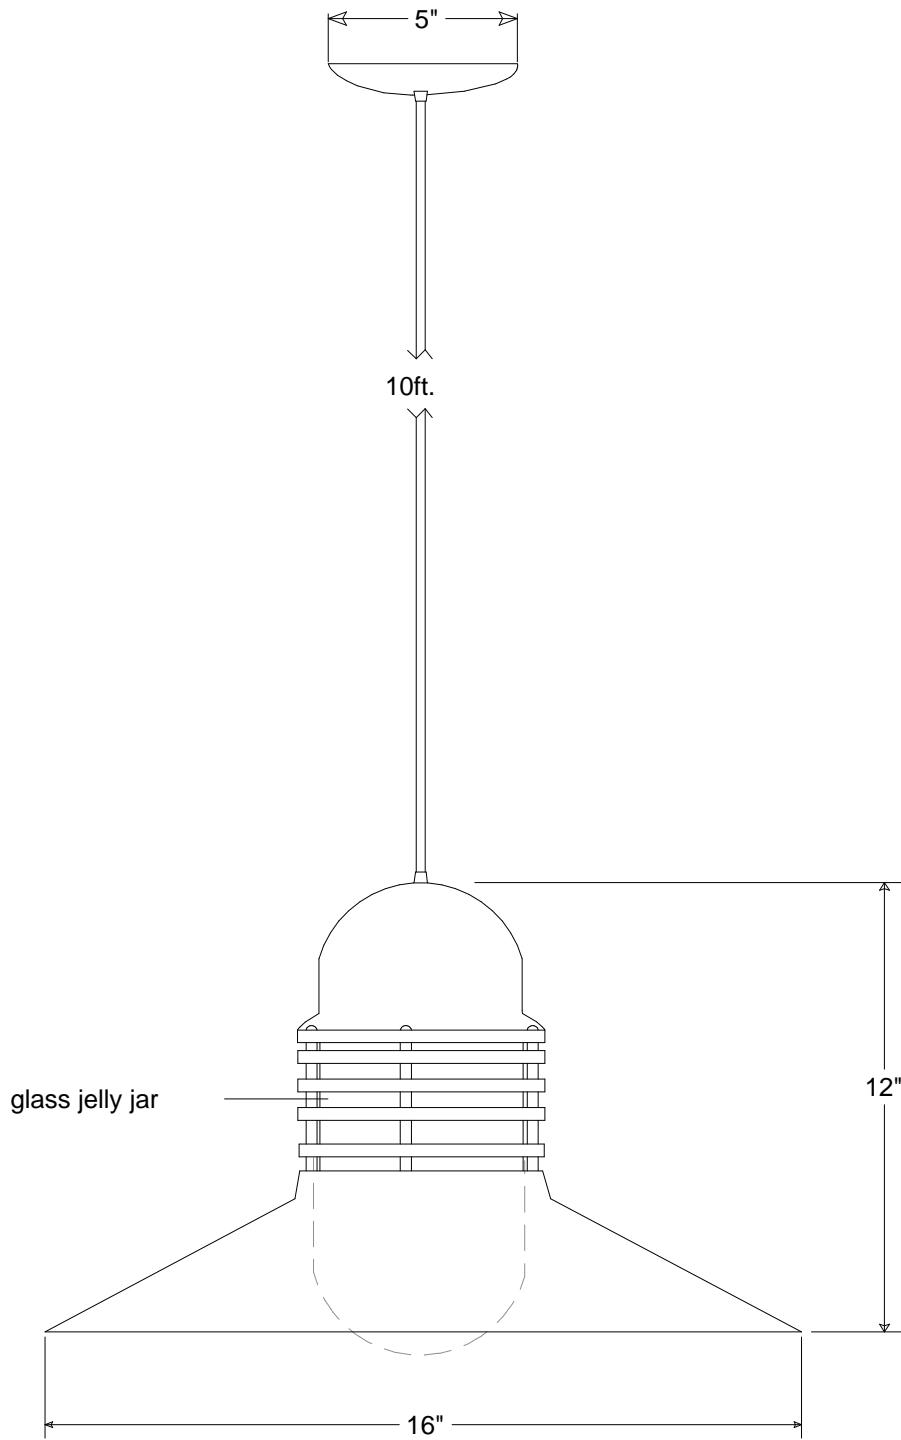

Primelite Manufacturing Corp

407 S Main St, Freeport, NY 11520
 Phone: 516-868-4411 | Fax: 516-868-4609
 sales@primelite-mfg.com | www.primelite-mfg.com

PART # #427/16	LAMP Incandescent LED	VOLTAGE 120 V	COLOR Powder Coated
10' Vinyl Cord (Black White)			Pendent

Lamp: Incandescent | LED

1/100A | LED10

Name	Date
iv	01/31/18

Pendant #427/16

Glass Jelly Jar | Clear (4) | Frosted (5)

Drawn	iv	01/31/18	Size A			Drawing No. 0001		Rev A	
Checked									
ENG Appr.			Scale		CAD File		Sheet 1 of 1		
MFR Appr.			Comments						
QA									

Construction: Aluminum, Glass

Unless Otherwise Specified:
 Dimensions in Inches

Revisions				
Zone	Rev	Description	Date	Approved