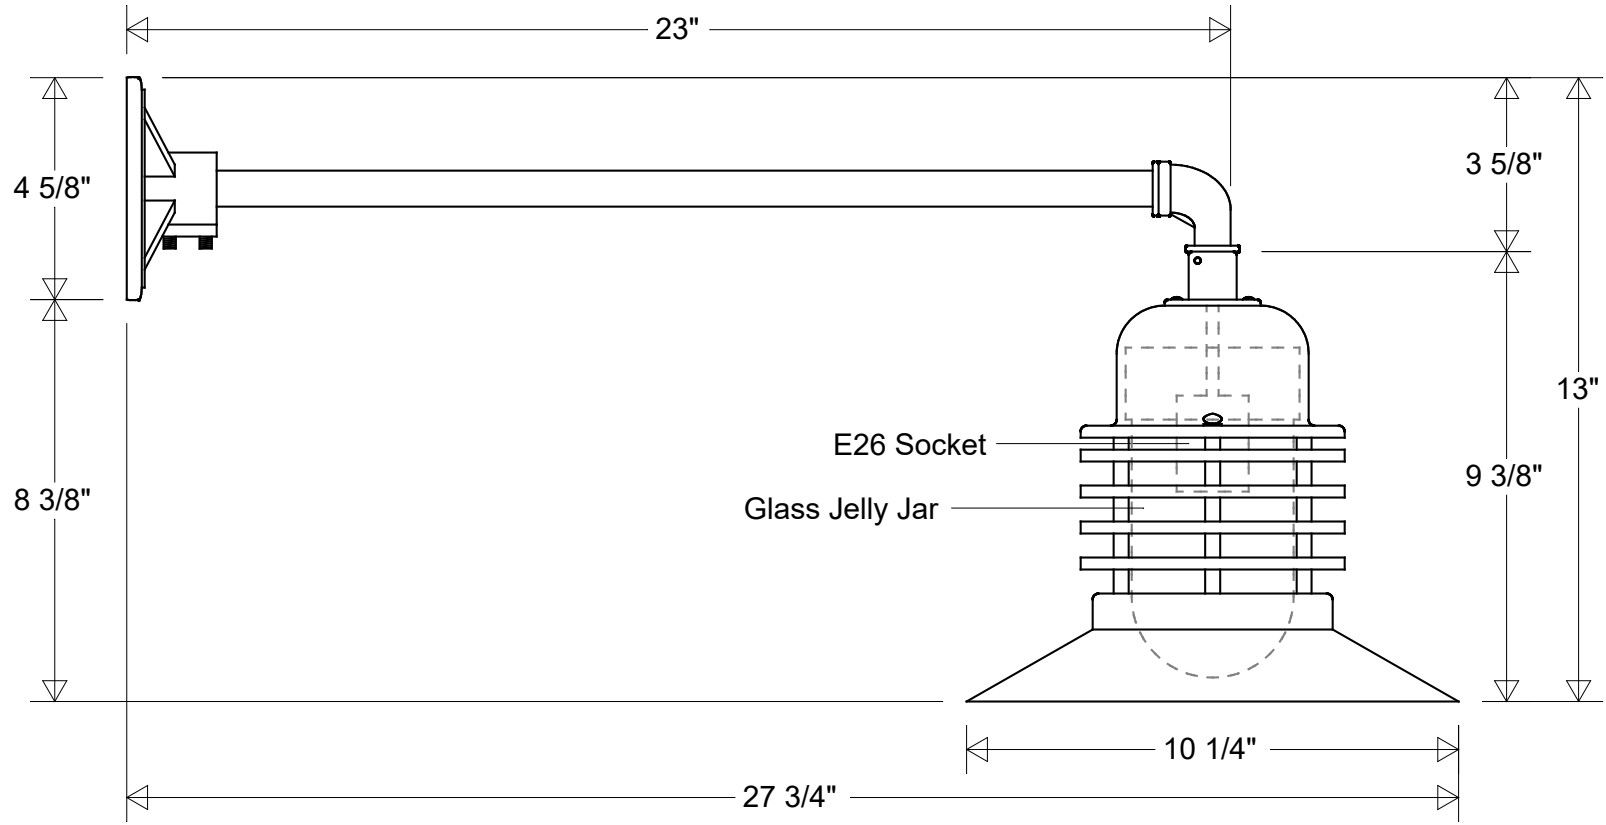

Primelite Manufacturing Corp

407 S Main St, Freeport, NY 11520

Phone: 516-868-4411 | Fax: 516-868-4609
 sales@primelite-mfg.com | www.primelite-mfg.com

PART # #427/10-855 HDC	LAMP E26 Socket	VOLTAGE 120 V	COLOR Powder Coated Paint
JOB NAME			TYPE Gooseneck

Lamp: E26 Socket Max Wattage: 100 W 	Initials	Date	<h2>Gooseneck #427/10-855 HDC</h2>							
	Drawn	CB						05/2022		
	Checked			10 1/4" Dia 27 3/4" Ext 13" H Jelly Jar: Clear (-4) Prismatic (-4P) Frosted (-5)		Revisions				
Construction: Aluminum Glass	MFR Appr. QA		Size A	Drawing No. 0001	Rev A	Zone	Rev	Description	Date	Appr
Unless Otherwise Specified: Dimensions in Inches	Weight:	Scale	CAD File	Sheet 1 of 1						