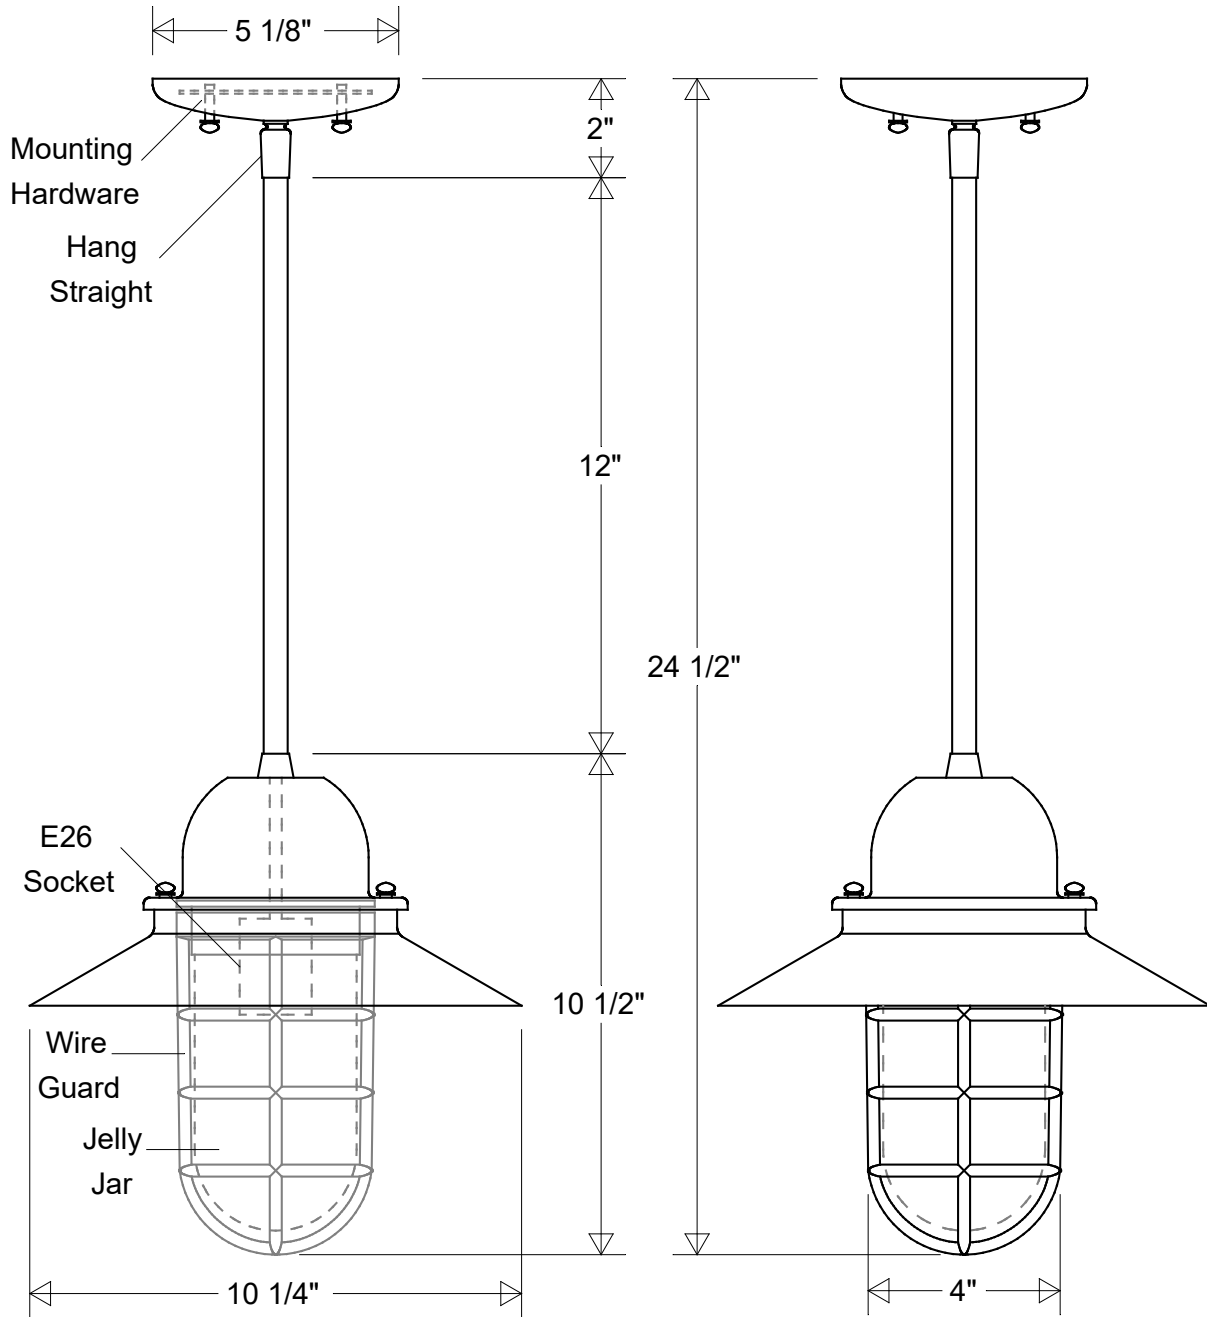

Primelite Manufacturing Corp

407 S Main St, Freeport, NY 11520

Phone: 516-868-4411 | Fax: 516-868-4609
 sales@primelite-mfg.com | www.primelite-mfg.com

PART # #423/10 WG ES	LAMP E26 Socket	VOLTAGE 120 V	COLOR Powder Coated Paint
JOB NAME			TYPE Pendant

Lamp: E26 Socket Max Wattage: 100 W 	Initials	Date	<h2>Pendant #423/10 WG ES</h2> <p>10 1/4" Dia 24 1/2" H 12" 1/4 IPS Stem Glass Jar: Clear (4) Prismatic (4P) Frosted (5)</p>					Revisions				
	Drawn CB Checked ENG Appr.	MFR Appr. QA						10/2022	Zone	Rev	Description	Date
Construction: Aluminum Glass	Weight:		Size A	Drawing No. 0001	Rev A							
Unless Otherwise Specified: Dimensions in Inches	Scale		CAD File	Sheet 1 of 1								