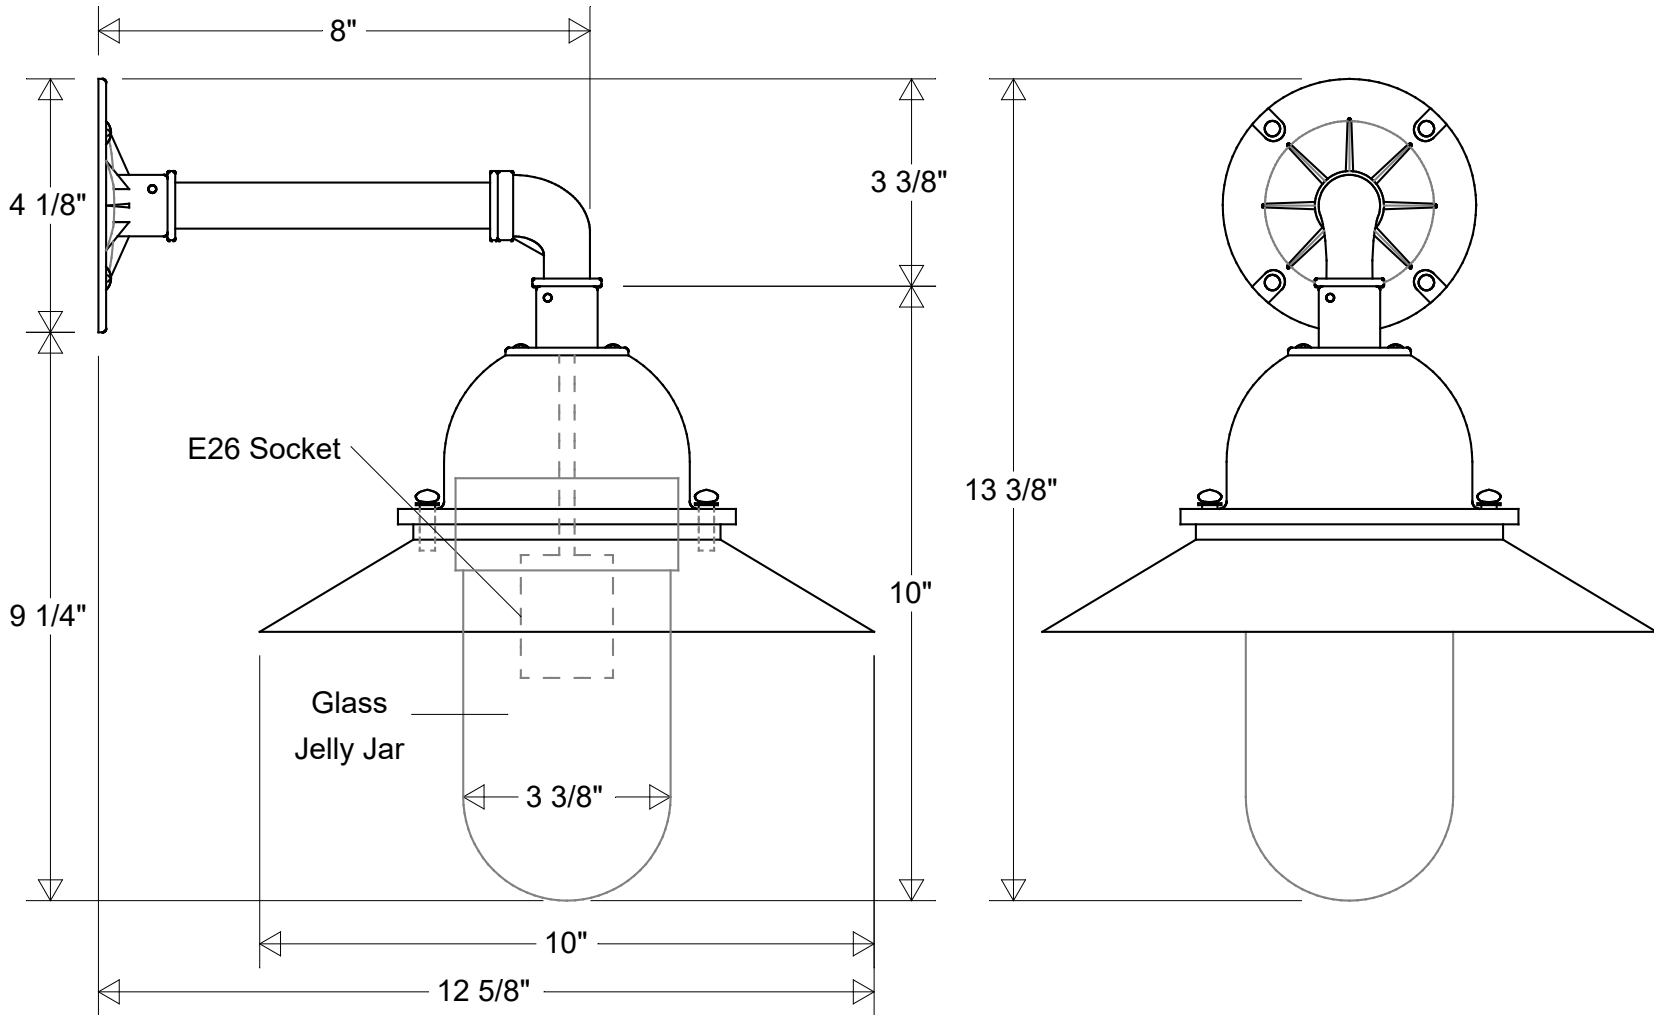

Lamp: E26 Socket  
 Max Wattage: 100 W

	Initials	Date
Drawn	CB	08/2022
Checked		
ENG Appr.		
MFR Appr.		
QA		

## Gooseneck #423/10-721

10" Dia | 12 5/8" Ext | 13 3/8" H  
 Glass Jar: Clear (-4) | Prismatic (-4P) | Frosted (-5)

Size	Drawing No.	Rev
<b>A</b>	<b>0001</b>	<b>A</b>

Revisions				
Zone	Rev	Description	Date	Appr

Construction:  
 Aluminum | Glass

Weight:

Scale	CAD File	Sheet
		<b>1 of 1</b>