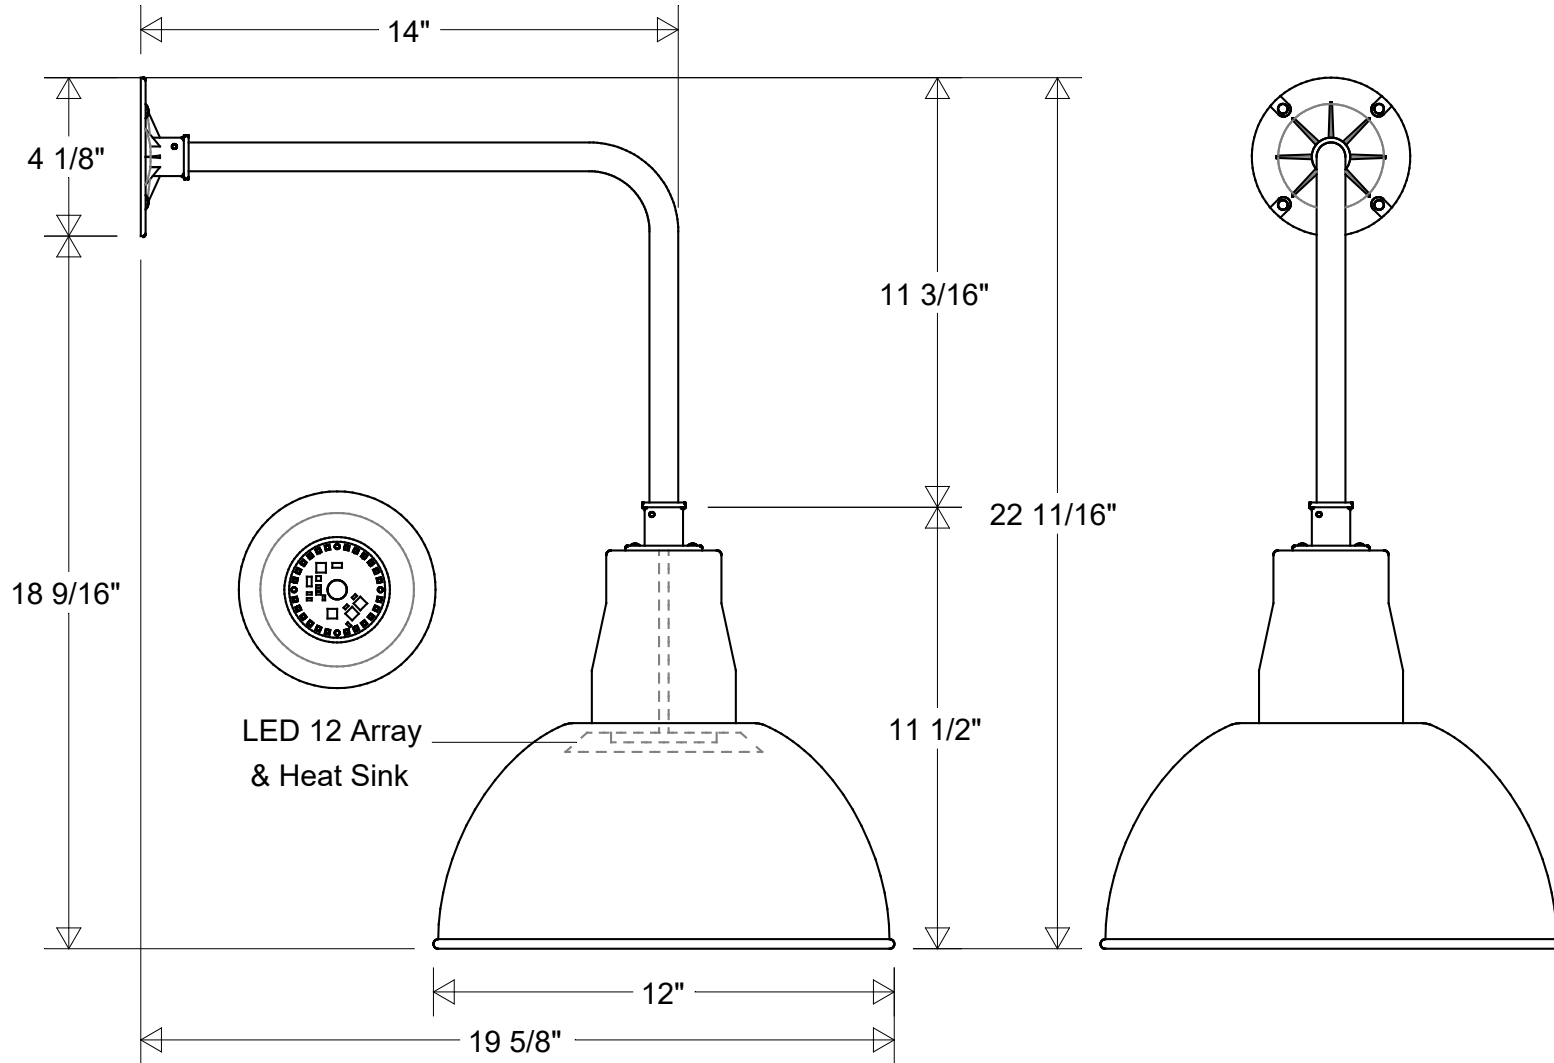

VOLTAGE

120 V

COLOR

Powder Coated Paint

JOB NAME

TYPE

Gooseneck

Lamp: LED 12 Array

12" Dia | 19 5/8" Ext | 22 11/16" H

11 3/16" Drop | 18 9/16" Below Box

Size

A

Drawing No.

0001

Rev

A

Construction:
Aluminum

Unless Otherwise Specified:
Dimensions in Inches

Weight:

Scale

CAD File

Sheet

1 of 1

Revisions