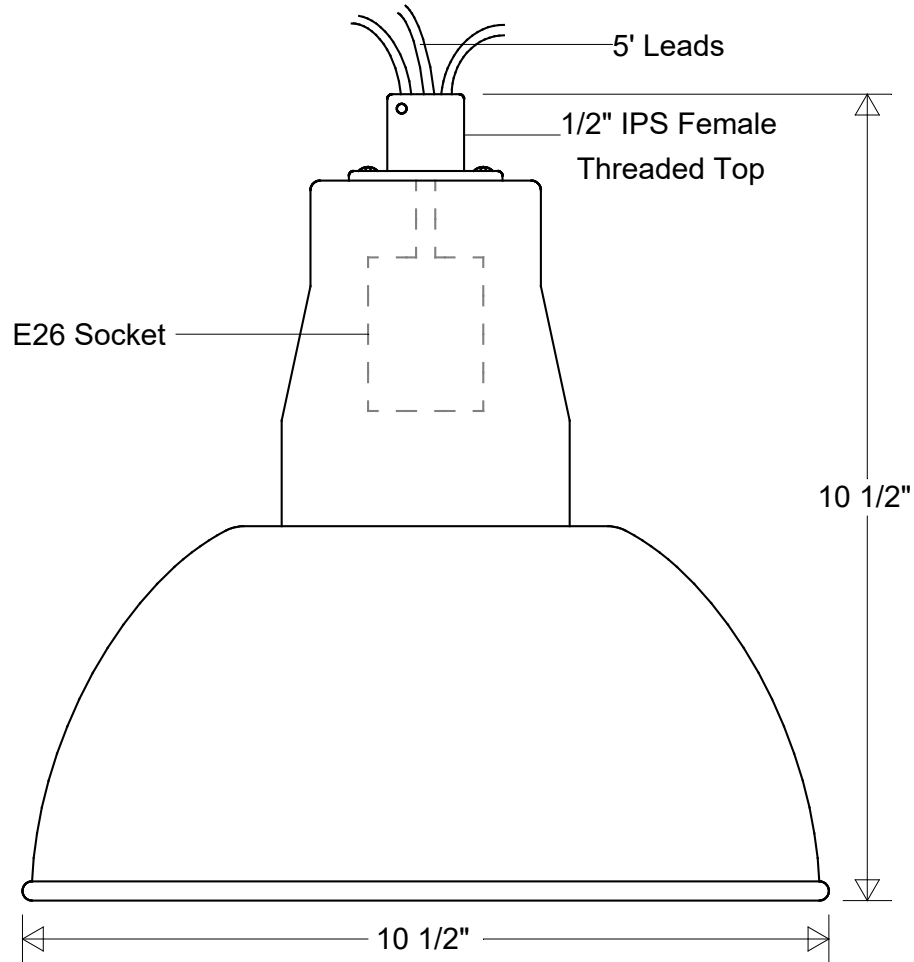

# Primelite Manufacturing Corp

407 S Main St, Freeport, NY 11520

Phone: 516-868-4411 | Fax: 516-868-4609  
 sales@primelite-mfg.com | www.primelite-mfg.com

PART # #41/10 A	LAMP E26 Socket	VOLTAGE 120 V	COLOR Powder Coated Paint
JOB NAME			TYPE Gooseneck Shade

<b>Lamp: E26 Socket</b> Max Wattage: 60 W 	Initials	Date	<b>Gooseneck Shade #41/10A</b>						
	Drawn	CB						10/2022	
	Checked			10 1/2" Dia   10 1/2" H   5' Leads		Revisions			
ENG Appr.			Fits 1/2" IPS Male Threaded Stems & Arms		Zone	Rev	Description	Date	Appr
<b>Construction:</b> Aluminum	MFR Appr.		Size	Drawing No.	Rev				
	QA		<b>A</b>	<b>0001</b>	<b>A</b>				
<b>Unless Otherwise Specified:</b> Dimensions in Inches	Weight:		Scale	CAD File	Sheet				
					<b>1 of 1</b>				