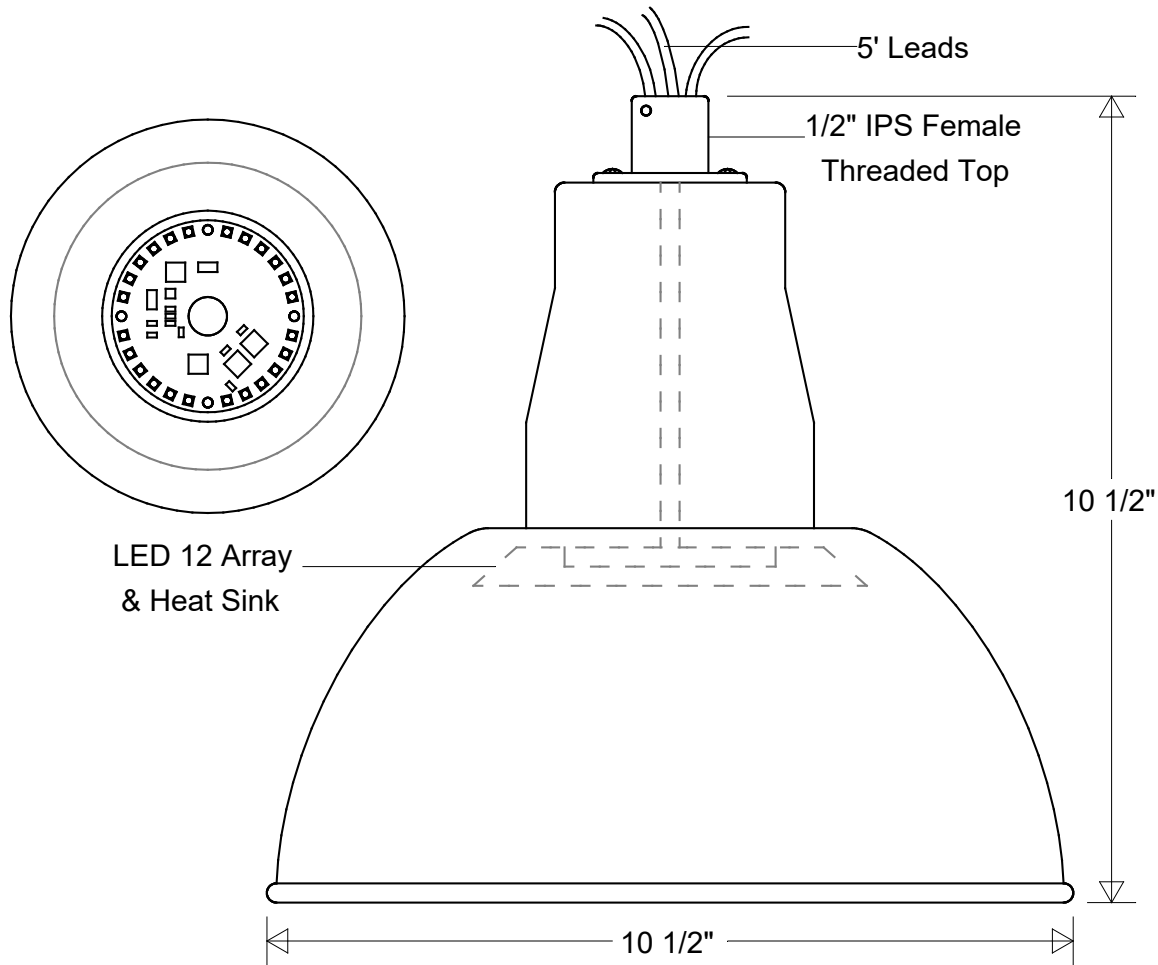

Lamp: LED 12 Array
 60 W Inc Equivalent
 3K = 910 Lumens
 4K = 1000 Lumens

	Initials	Date
Drawn	CB	10/2022
Checked		
ENG Appr.		
MFR Appr.		
QA		

Gooseneck Shade #41/10A LED 12

10 1/2" Dia | 10 1/2" H | 5' Leads
 Fits 1/2" IPS Male Threaded Stems & Arms

Size	Drawing No.	Rev
A	0001	A

Revisions				
Zone	Rev	Description	Date	Appr

Unless Otherwise Specified:
 Dimensions in Inches

Weight:	Scale	CAD File	Sheet
			1 of 1