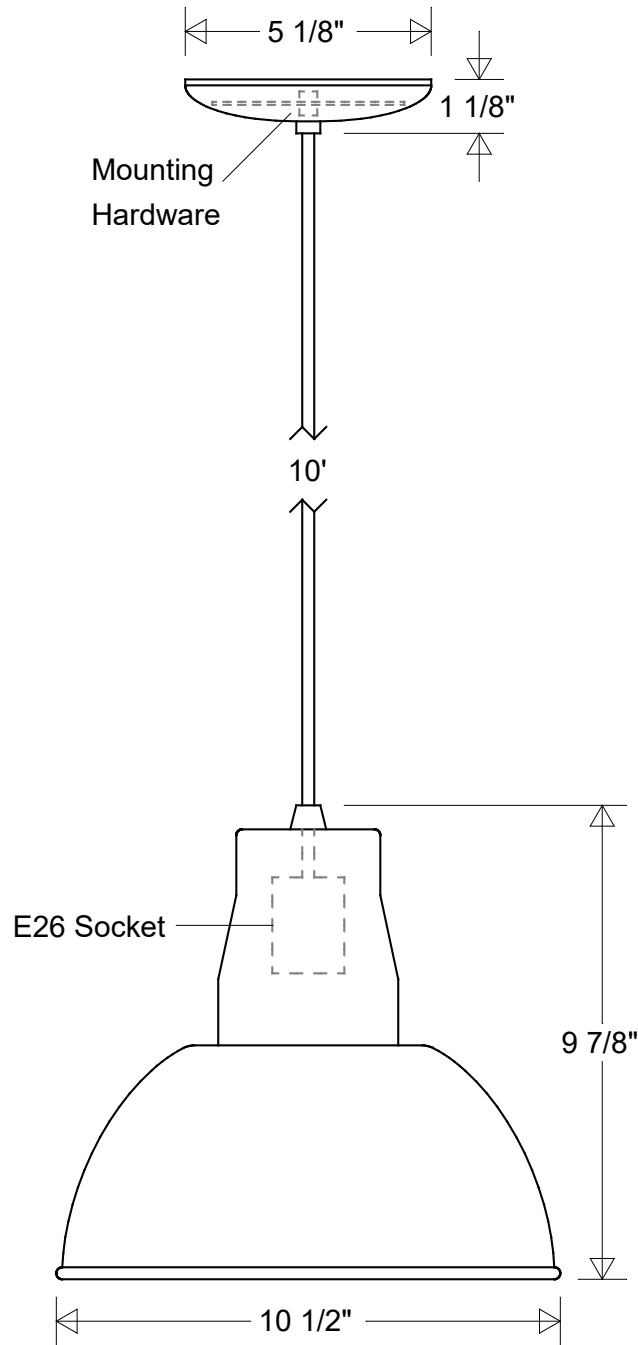

Primelite Manufacturing Corp

407 S Main St, Freeport, NY 11520

Phone: 516-868-4411 | Fax: 516-868-4609
 sales@primelite-mfg.com | www.primelite-mfg.com

PART # #41/10	LAMP E26 Socket	VOLTAGE 120 V	COLOR Powder Coated Paint
JOB NAME			TYPE Pendant

Lamp: E26 Socket Max Wattage: 60 W 	Initials	Date	<h2>Pendant #41/10</h2>					
	Drawn	CB						10/2022
	Checked			10 1/2" Dia 9 7/8" H 5 1/8" x 1 1/8" Canopy 10' Vinyl Cord: Black White				
Construction: Aluminum	ENG Appr.			Revisions				
	MFR Appr.			Zone	Rev	Description	Date	Appr
	QA							
Unless Otherwise Specified: Dimensions in Inches	Weight:		Scale	CAD File	Sheet	1 of 1		