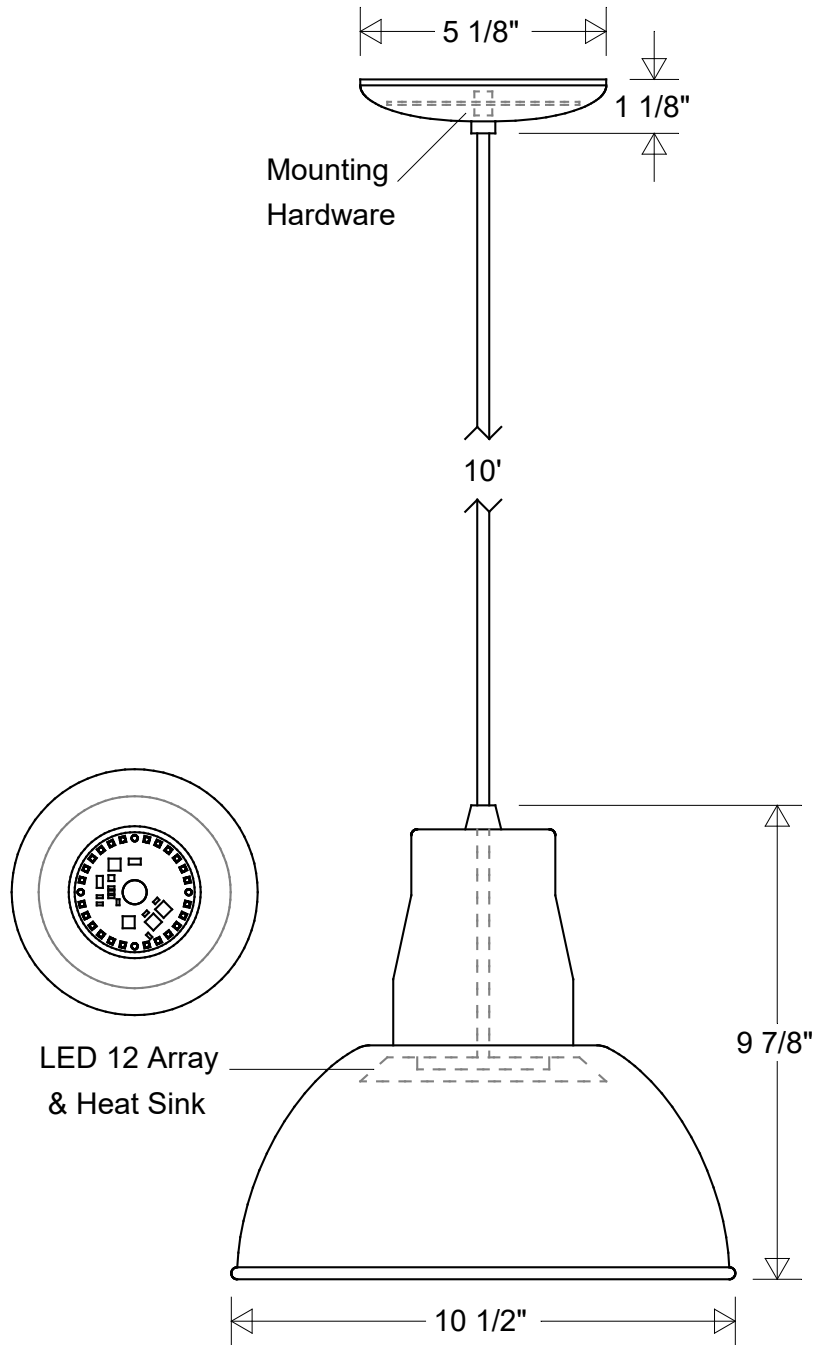

**Lamp: LED 12 Array**

60 W Inc Equivalent  
 3K = 910 Lumens  
 4K = 1000 Lumens

	<b>Initials</b>	<b>Date</b>
<b>Drawn</b>	CB	10/2022
<b>Checked</b>		
<b>ENG Appr.</b>		
<b>MFR Appr.</b>		
<b>QA</b>		

## Pendant #41/10 LED 12

10 1/2" Dia | 9 7/8" H | 5 1/8" x 1 1/8" Canopy  
 10' Vinyl Cord: Black | White

<b>Size</b>	<b>Drawing No.</b>	<b>Rev</b>
<b>A</b>	<b>0001</b>	<b>A</b>

**Construction:**  
Aluminum