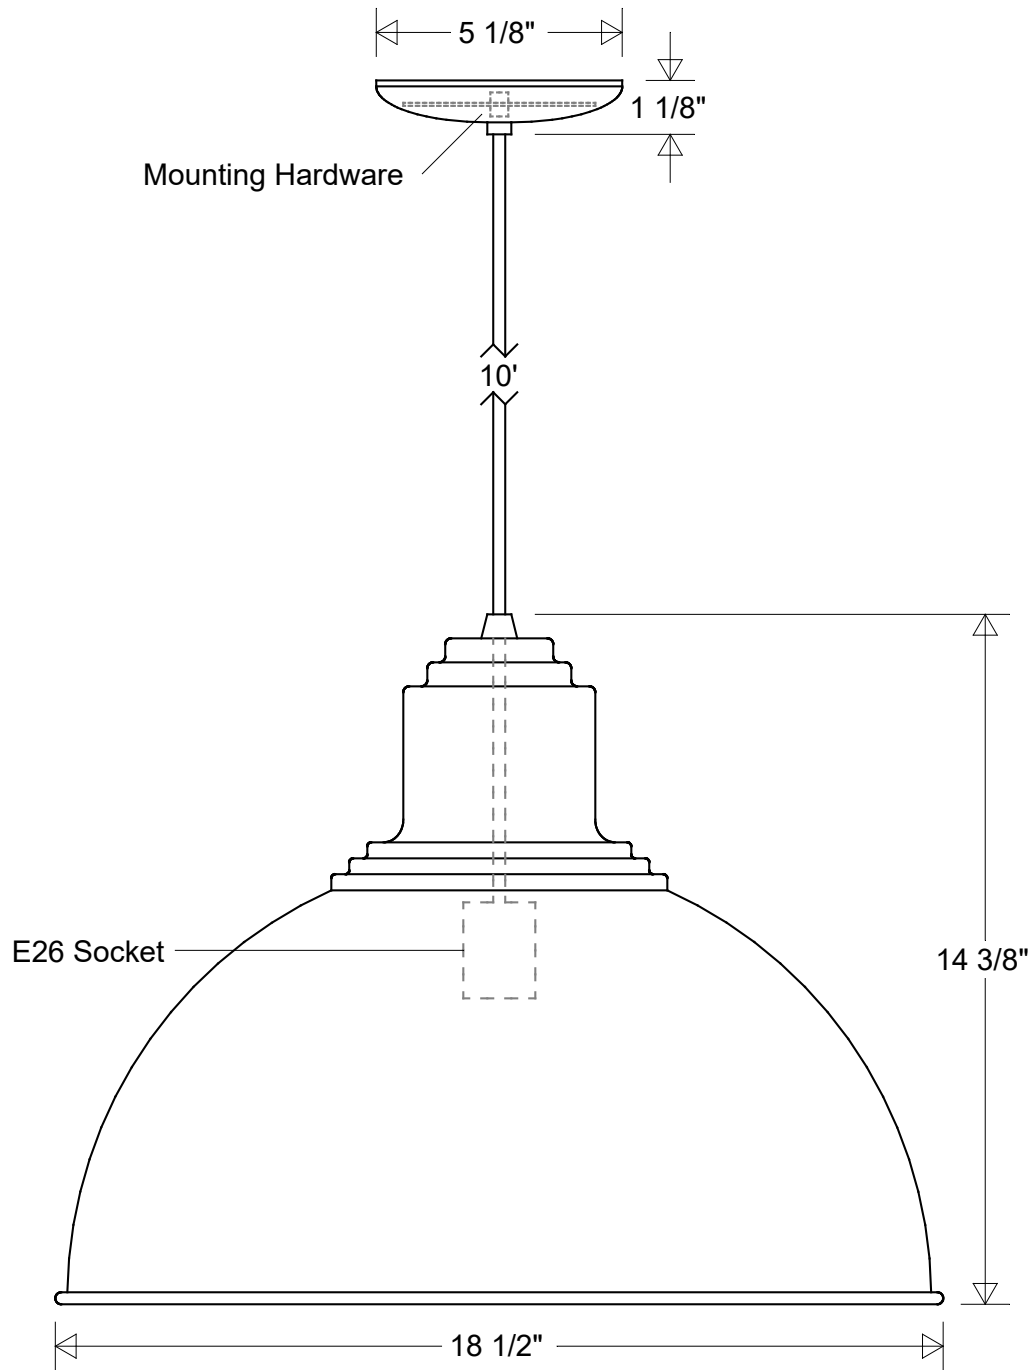

# Primelite Manufacturing Corp

407 S Main St, Freeport, NY 11520

Phone: 516-868-4411 | Fax: 516-868-4609  
 sales@primelite-mfg.com | www.primelite-mfg.com

PART # #40/19	LAMP E26 Socket	VOLTAGE 120 V	COLOR Powder Coated Paint
JOB NAME			TYPE Pendant

<b>Lamp: E26 Socket</b> Max Wattage: 100 W 	Initials	Date	<h2>Pendant #40/19</h2>											
	Drawn	CB						10/2022						
	Checked			18 1/2" Dia   14 3/8" H 10' Vinyl Cord: Black   White										
<b>Construction:</b> Aluminum   Vinyl	ENG Appr.			Size <b>A</b>		Drawing No. <b>0001</b>		Rev <b>A</b>		<b>Revisions</b>				
	MFR Appr.									Zone	Rev	Description	Date	Appr
	QA													
<b>Unless Otherwise Specified:</b> Dimensions in Inches	Weight:			Scale	CAD File	Sheet	<b>1 of 1</b>							