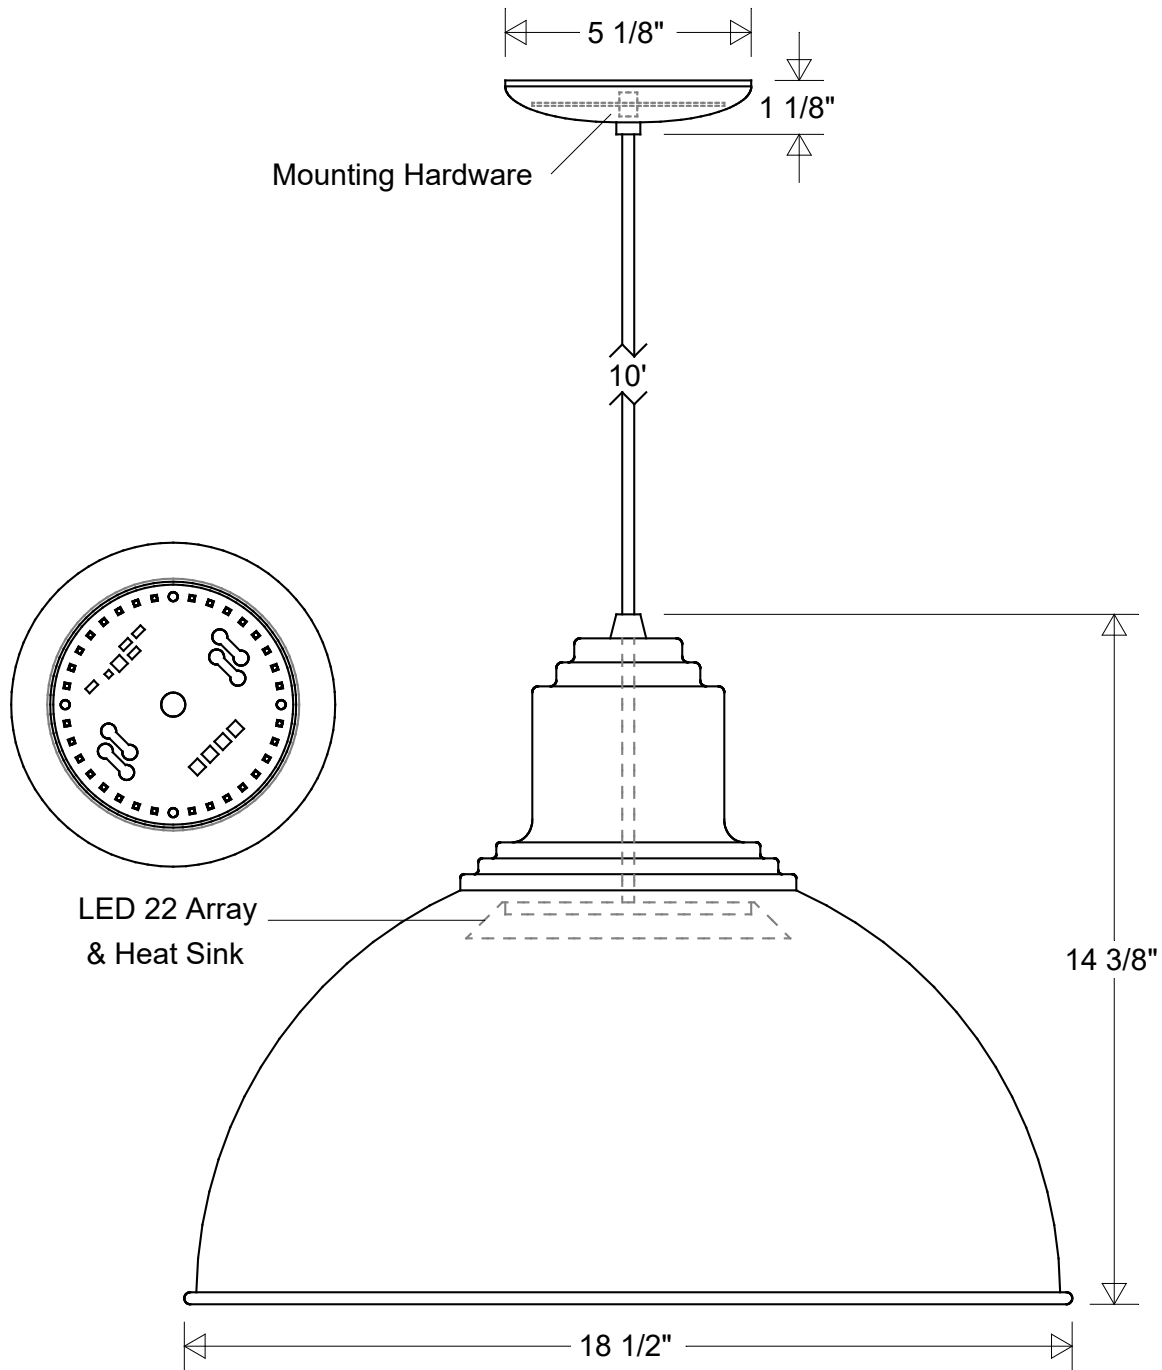

Lamp: LED 22 Array  
 100 W Inc Equivalent  
 3K = 1850 Lumens  
 4K = 1900 Lumens

	Initials	Date
Drawn	CB	10/2022
Checked		
ENG Appr.		
MFR Appr.		
QA		

## Pendant #40/19 LED 22

18 1/2" Dia | 14 3/8" H  
 10' Vinyl Cord: Black | White

Size	Drawing No.	Rev
<b>A</b>	<b>0001</b>	<b>A</b>

Revisions				
Zone	Rev	Description	Date	Appr

Construction:  
 Aluminum | Vinyl