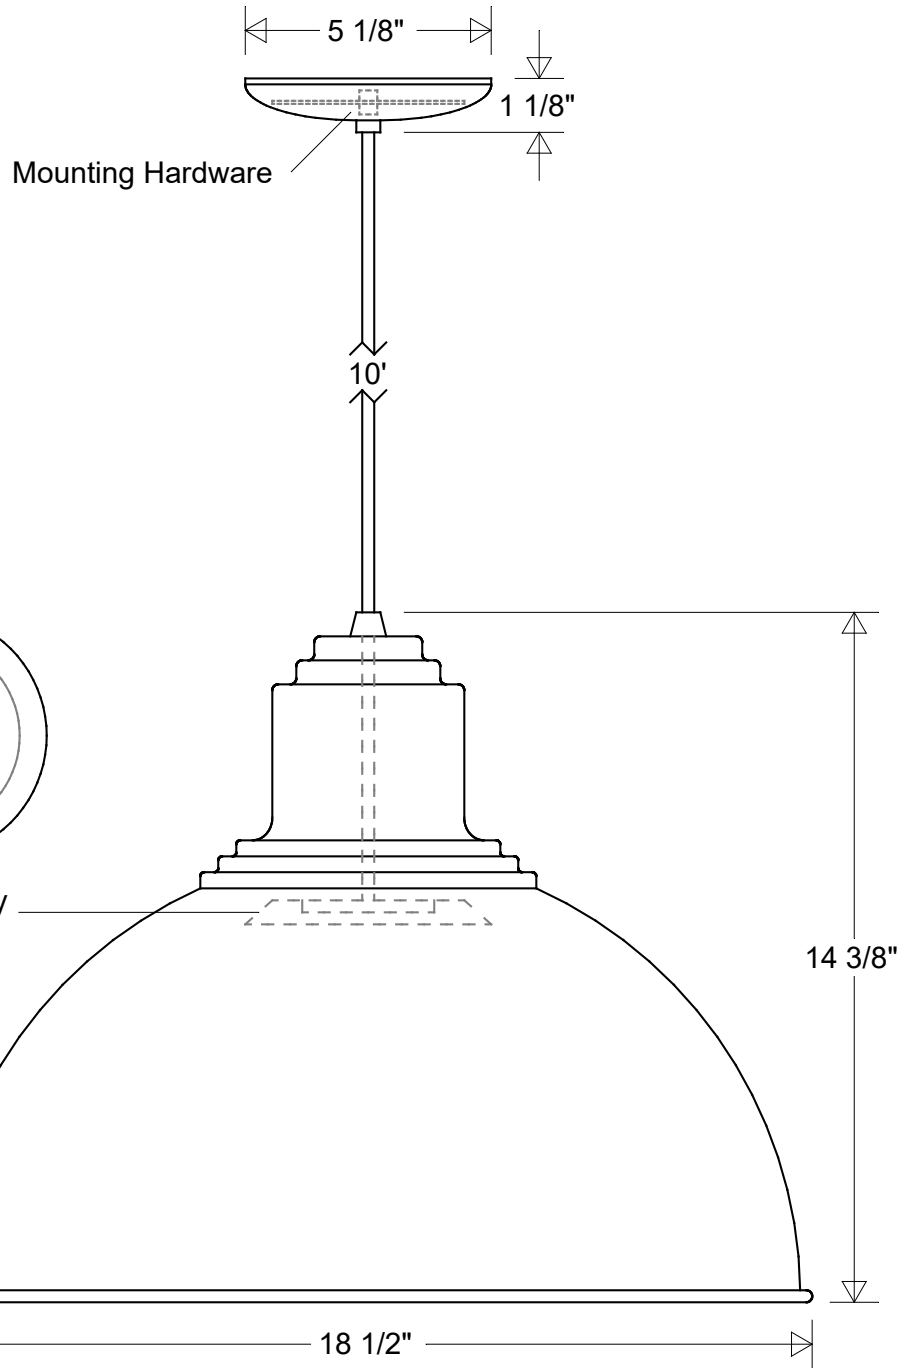

Lamp: LED 12 Array
 60 W Inc Equivalent
 3K = 910 Lumens
 4K = 1000 Lumens

	Initials	Date
Drawn	CB	10/2022
Checked		
ENG Appr.		
MFR Appr.		
QA		

Pendant #40/19 LED 12

18 1/2" Dia | 14 3/8" H
 10' Vinyl Cord: Black | White

Size	Drawing No.	Rev
A	0001	A

Revisions				
Zone	Rev	Description	Date	Appr

Construction:
 Aluminum | Vinyl

Unless Otherwise Specified:
 Dimensions in Inches

Weight:	Scale	CAD File	Sheet
			1 of 1