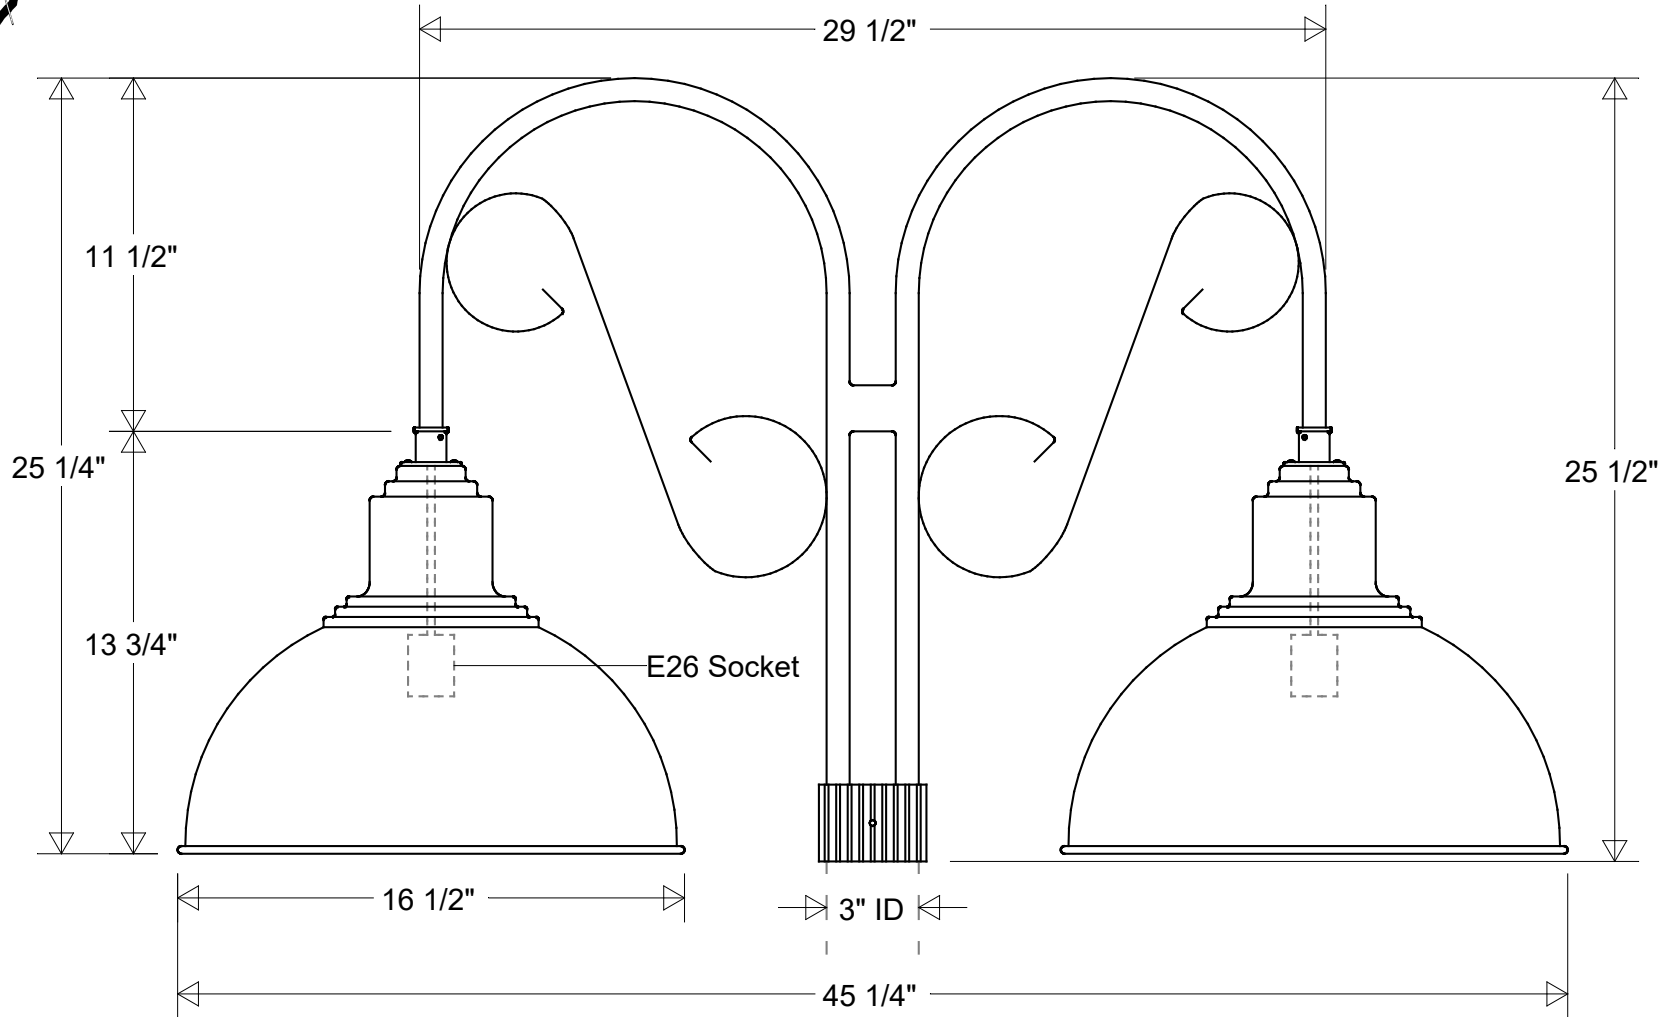

Lamp: E26 Socket x 2
 Max Wattage: 100 W x 2

	Initials	Date
Drawn	CB	03/2022
Checked		
ENG Appr.		
MFR Appr.		
QA		

Post Light #40/16-1864 SCA

16 1/2" Dia | 45 1/4" W | 25 1/2" H

Fits 3" OD Round Post

Size	Drawing No.	Rev
A	0001	A

Revisions				
Zone	Rev	Description	Date	Appr

Unless Otherwise Specified:
 Dimensions in Inches

Weight:	Scale	CAD File	Sheet
			1 of 1