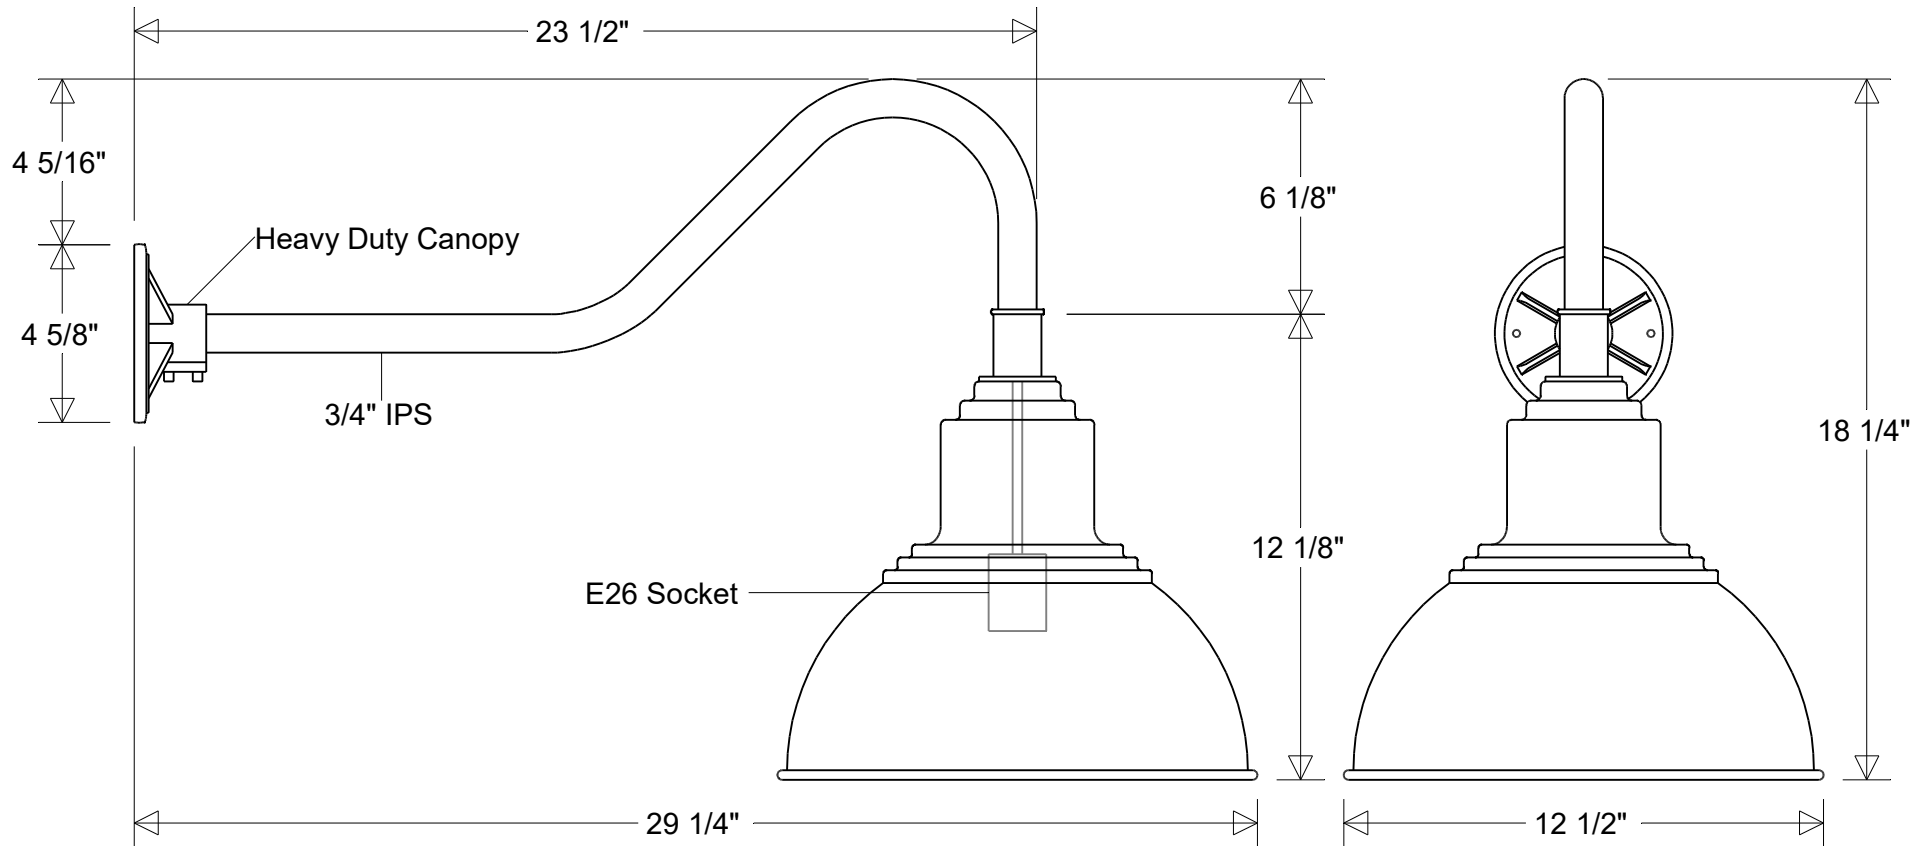

Job Info

#40/12-800

12 1/2" Dia | 29 1/4" Ext | 18 1/4" H
 Shade: #40/12J | Arm: #800

Lamp: E26 Socket Max Wattage: 75 W Number of Sockets: 1 120 V	Finish: 29 Oven Baked Powder Coated Paints	Drawn: CB 05/2026	Scale: 1/5	Approvals 	
	Material: Aluminum	Note: All dimensions are nominal. Actual dimensions may vary.			