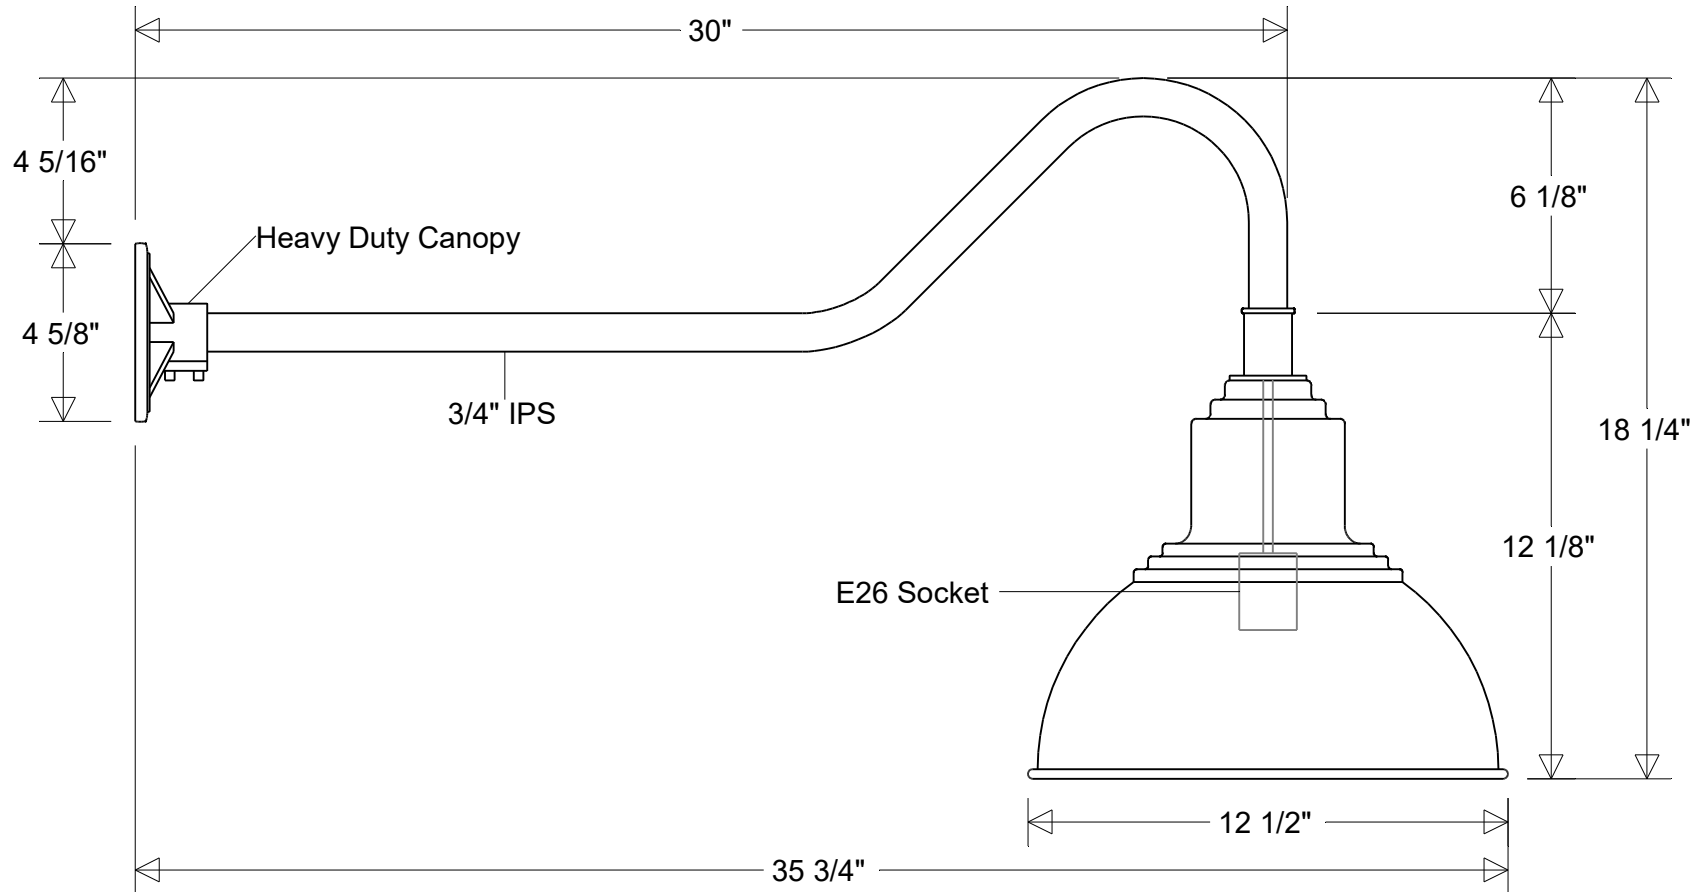

Job Info

#40/12-800-30" Arm

12 1/2" Dia | 35 3/4" Ext | 18 1/4" H
 Shade: #40/12J | Arm: #800-30

Lamp: E26 Socket Max Wattage: 75 W Number of Sockets: 1 120 V	Finish: 29 Oven Baked Powder Coated Paints	Drawn: CB 05/2026	Scale: 1/5	Approvals 	
	Material: Aluminum	Note: All dimensions are nominal. Actual dimensions may vary.			