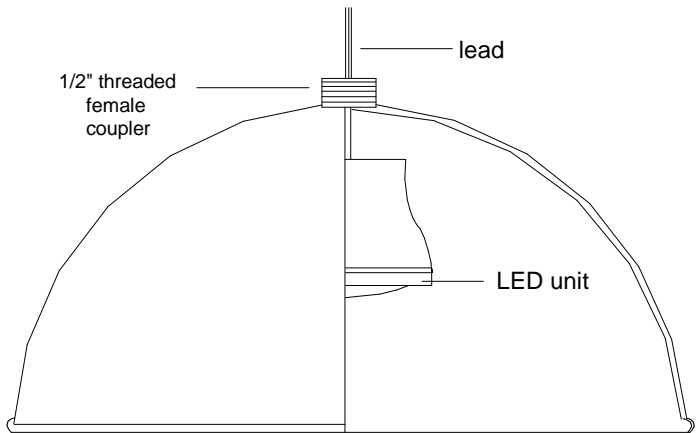

Small Ballast Pot Canopy

39/23A Shade

- 50,000 hour life
- Average savings is \$39.42 per year as compared to a 75 Watt incandescent
- Savings of \$ 518.16 for the life of the fixture
- Lumen output is equal to a 75 Watt bulb.

Unless Otherwise Specified: Dimensions in Inches Tolerances: Fractional ± Angular: Mach ± Bend ± Two Place Decimal ± Three Place Decimal ±		Name	Date	Primelite Mfg. Corp. 39/23-964 LED 24 Watt 1,050 Lumens 24 Volt Output
	Drawn	T.A.R.	10/20/11	
	Checked			
	ENG Appr.			
	MFR Appr.			
	Comments			
Construction: All Aluminum	CAD Generated Drawing Do Not Manually Update			Size A
Pipe Size: 1 1/2" I.P.S.				Drawing No. 0001
				Rev A
	Scale	CAD File	Sheet	1 of 1