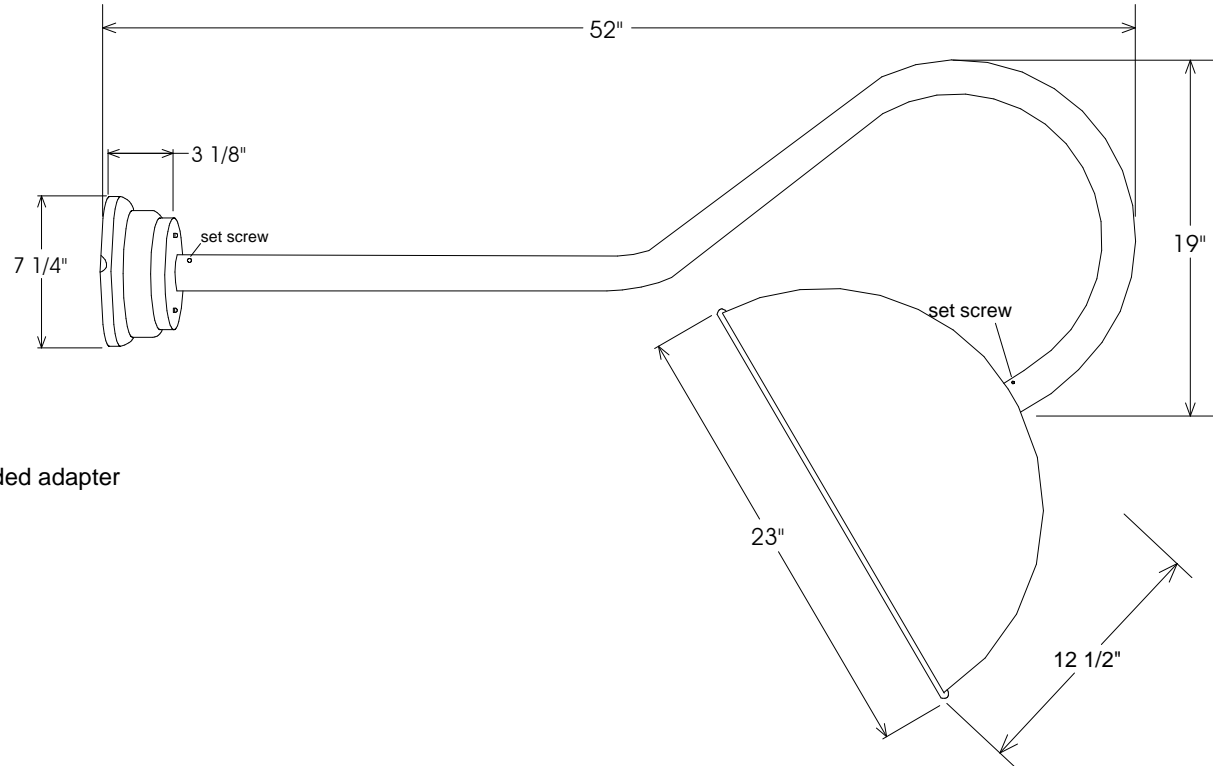

Small Ballast Pot Canopy

39/23A Shade

- 50,000 hour life
- Average savings is \$39.42 per year as compared to a 75 Watt incandescent
- Savings of \$ 518.16 for the life of the fixture
- Lumen output is equal to a 75 Watt bulb.

Unless Otherwise Specified: Dimensions in Inches Tolerances: Fractional ± Angular: Mach ± Bend ± Two Place Decimal ± Three Place Decimal ±		Name	Date	Primelite Mfg. Corp. 39/23-964 LED 24 Watt 1,050 Lumens 24 Volt Output
	Drawn	T.A.R.	10/20/11	
	Checked			
	ENG Appr.			
	MFR Appr.			
	Comments			
Construction: All Aluminum	CAD Generated Drawing Do Not Manually Update			Size A
Pipe Size: 1 1/2" I.P.S.				Drawing No. 0001
				Rev A
	Scale	CAD File	Sheet	1 of 1