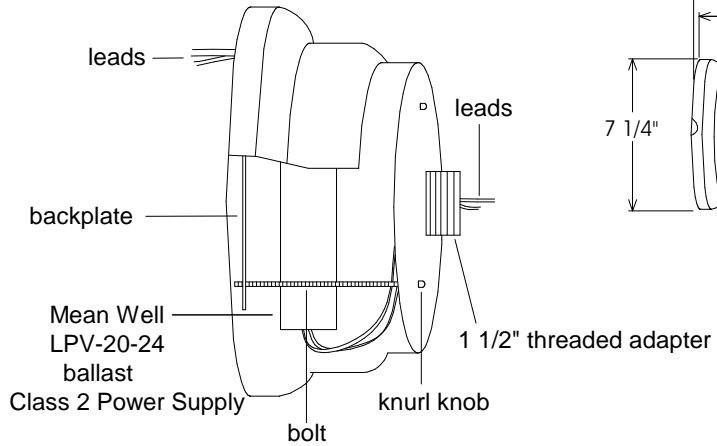

Small Ballast Pot Canopy

39/23A Shade

- 50,000 hour life
- Average savings is \$39.42 per year as compared to a 75 Watt incandescent
- Savings of \$ 518.16 for the life of the fixture
- Lumen output is equal to a 75 Watt bulb.

Unless Otherwise Specified: Dimensions in Inches Tolerances: Fractional ± Angular: Mach ± Bend ± Two Place Decimal ± Three Place Decimal ±		Name	Date	Primelite Mfg. Corp. 39/23-964 LED 24 Watt 1,050 Lumens 24 Volt Output
	Drawn	T.A.R.	10/20/11	
	Checked			
	ENG Appr.			
	MFR Appr.			
	Comments			
Construction: All Aluminum	CAD Generated Drawing Do Not Manually Update			Size A
Pipe Size: 1 1/2" I.P.S.				Drawing No. 0001
				Rev A
	Scale	CAD File	Sheet	1 of 1