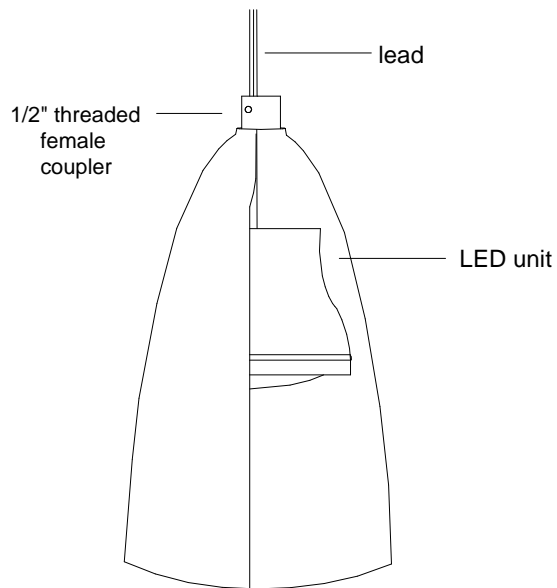

Small Ballast Pot Canopy

38A Shade

- 50,000 hour life
- Average savings is \$39.42 per year as compared to a 75 Watt incandescent
- Savings of \$ 518.16 for the life of the fixture
- Lumen output is equal to a 75 Watt bulb.

Unless Otherwise Specified: Dimensions in Inches Tolerances: Fractional ± Angular: Mach ± Bend ± Two Place Decimal ± Three Place Decimal ±	Drawn	Name	Date	Primelite Mfg. Corp. 38/864 LED 24 Watt 1000 Lumens @ 3000K 1250 Lumens @ 4000K 24 Volt Output
	Checked	T.A.R.	05/20/11	
	ENG Appr.		10/24/11	
	MFR Appr.			
	QA			
Construction: All Aluminum Pipe Size: 1/2"	Comments CAD Generated Drawing Do Not Manually Update			Size A
	Drawing No. 0001		Rev A	
	Scale	CAD File	Sheet 1 of 1	