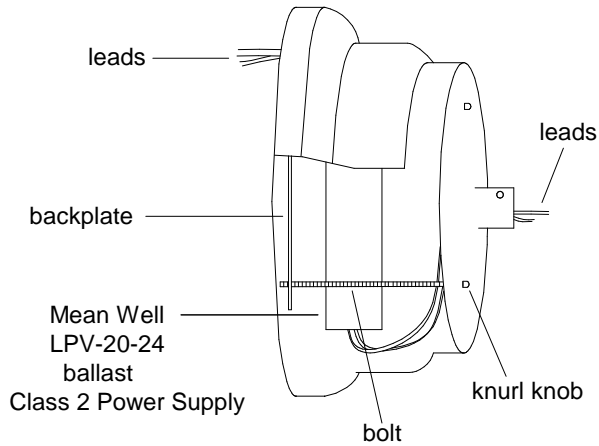

Small Ballast Pot Canopy

38A Shade

- 50,000 hour life
- Average savings is \$39.42 per year as compared to a 75 Watt incandescent
- Savings of \$ 518.16 for the life of the fixture
- Lumen output is equal to a 75 Watt bulb.

Unless Otherwise Specified: Dimensions in Inches Tolerances: Fractional ± Angular: Mach ± Bend ± Two Place Decimal ± Three Place Decimal ±	Drawn	Name	Date	Primelite Mfg. Corp. 38/864 LED 24 Watt 1000 Lumens @ 3000K 1250 Lumens @ 4000K 24 Volt Output
	Checked	T.A.R.	05/20/11	
	ENG Appr.		10/24/11	
	MFR Appr.			
	QA			
Construction: All Aluminum Pipe Size: 1/2"	Comments CAD Generated Drawing Do Not Manually Update			Size A
	Drawing No. 0001		Rev A	
	Scale	CAD File	Sheet 1 of 1	