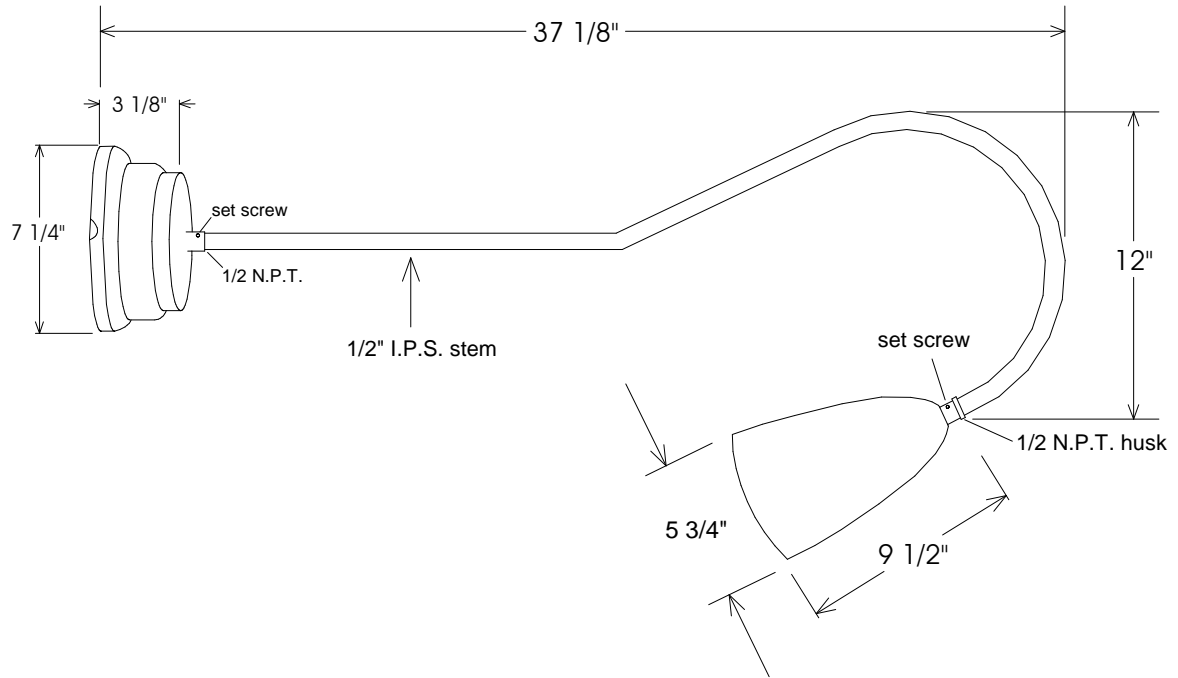

Small Ballast Pot Canopy

38A Shade

- 50,000 hour life
- Average savings is \$39.42 per year as compared to a 75 Watt incandescent
- Savings of \$ 518.16 for the life of the fixture
- Lumen output is equal to a 75 Watt bulb.

Unless Otherwise Specified: Dimensions in Inches Tolerances: Fractional ± Angular: Mach ± Bend ± Two Place Decimal ± Three Place Decimal ±	Drawn	Name	Date	Primelite Mfg. Corp. 38/864 LED 24 Watt 1000 Lumens @ 3000K 1250 Lumens @ 4000K 24 Volt Output
	Checked	T.A.R.	05/20/11	
	ENG Appr.		10/24/11	
	MFR Appr.			
	QA			
Construction: All Aluminum Pipe Size: 1/2"	Comments CAD Generated Drawing Do Not Manually Update			Size A
	Drawing No. 0001		Rev A	
	Scale	CAD File	Sheet 1 of 1	