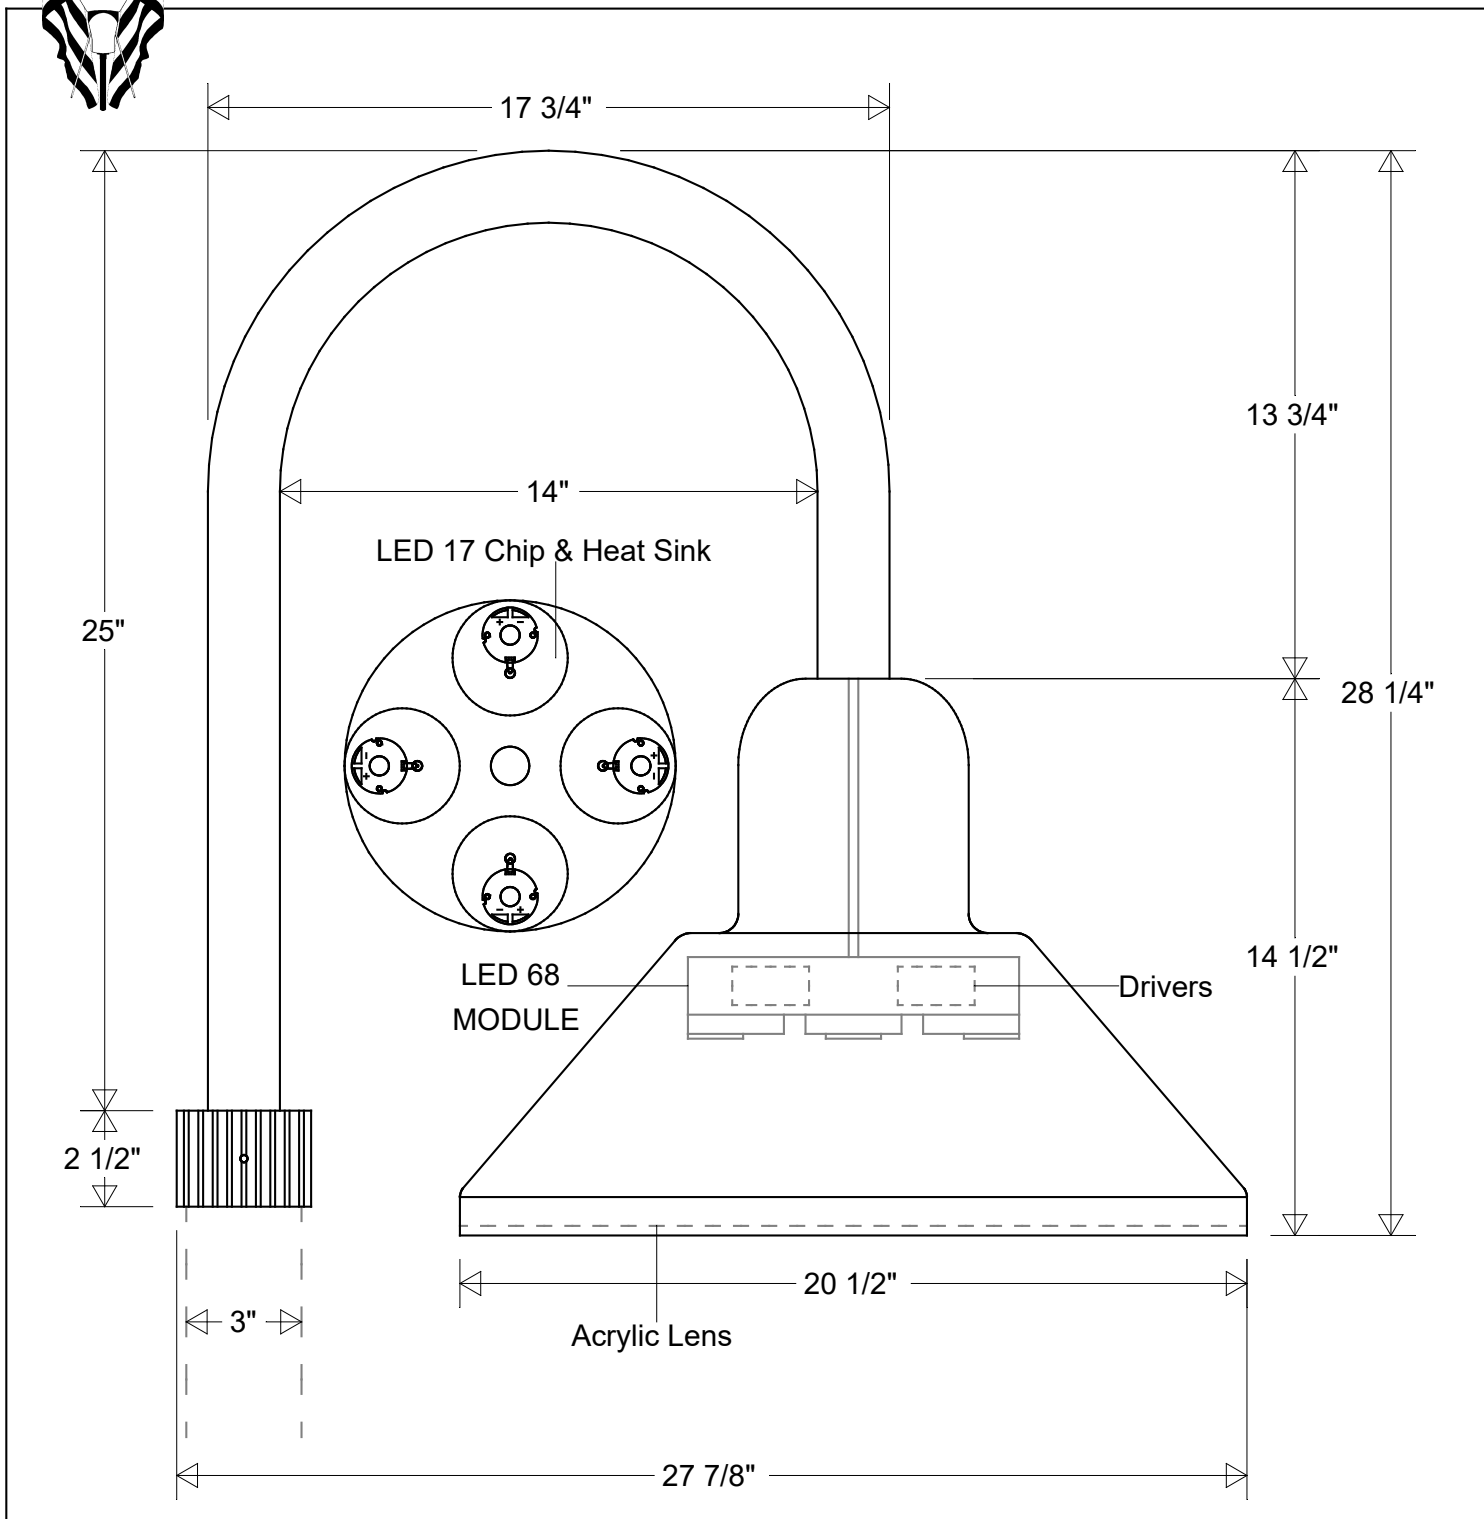

<b>Lamp: LED 68 Module</b> 175 W MH Equivalent 3K = 7712 Lumens 4K = 8552 Lumens	<b>Initials</b> Drawn: CB Checked: ENG Appr.: MFR Appr.: QA:	<b>Date</b> 11/2022	<b>Gooseneck #37/20-1962 LED 68</b> 20 1/2" Dia   27 7/8" Ext   28 1/4" H Fits 3" OD Round Posts & Pier Mounts					<b>Revisions</b>				
	<b>Construction:</b> Aluminum   Acrylic							<b>Size</b> <b>A</b>	<b>Drawing No.</b> <b>0001</b>	<b>Rev</b> <b>A</b>	<b>Zone</b>	<b>Rev</b>
	<b>Unless Otherwise Specified:</b> Dimensions in Inches	<b>Weight:</b>	<b>Scale</b>	<b>CAD File</b>	<b>Sheet</b> <b>1 of 1</b>							