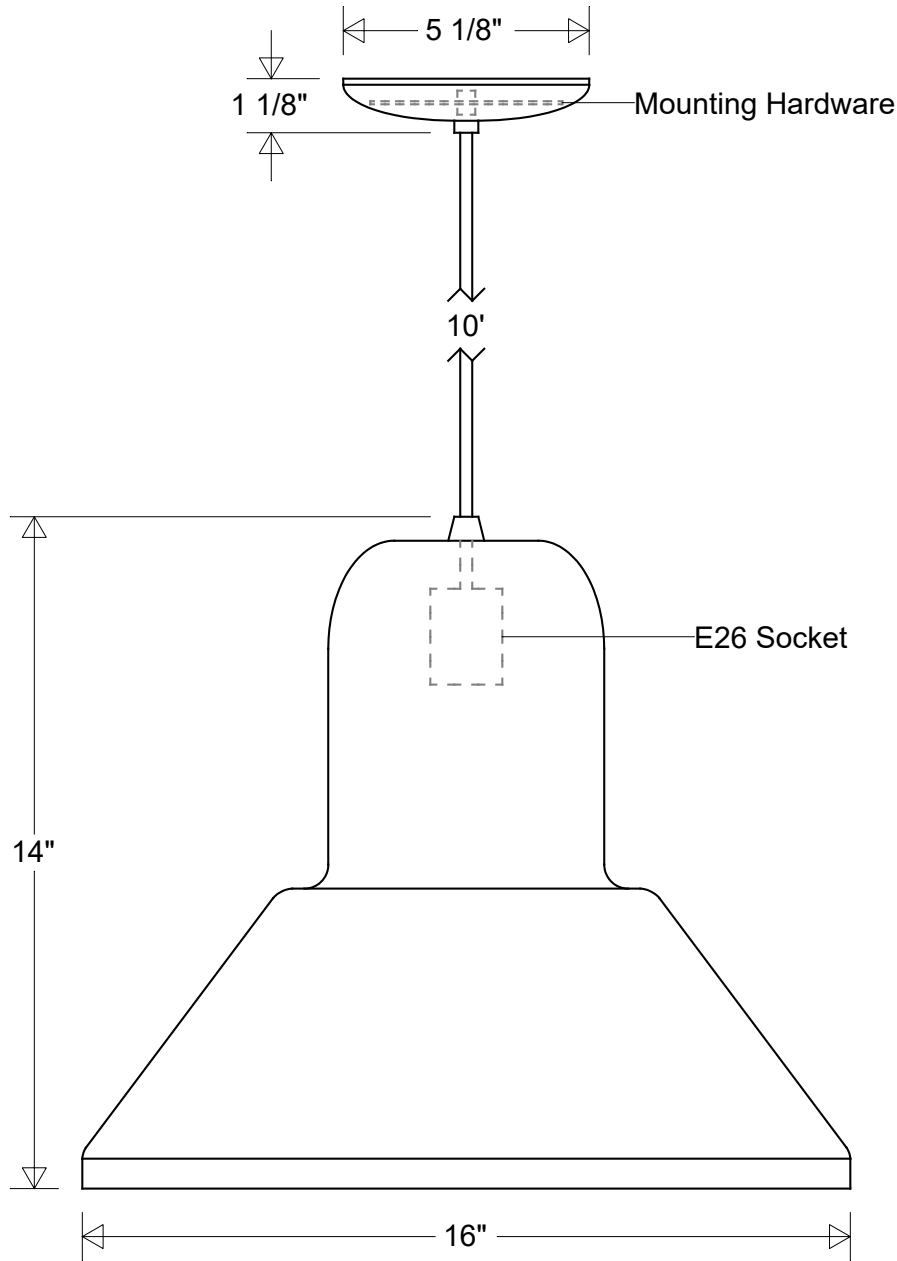

Primelite Manufacturing Corp

407 S Main St, Freeport, NY 11520

Phone: 516-868-4411 | Fax: 516-868-4609
 sales@primelite-mfg.com | www.primelite-mfg.com

PART # #37/16	LAMP E26 Socket	VOLTAGE 120 V	COLOR Powder Coated Paint
JOB NAME			TYPE Pendant

Lamp: E26 Socket Max Wattage: 200 W 	Initials	Date	<h2>#37/16</h2>						
	Drawn	CB						10/2023	
	Checked			16" Dia 14" H 10' Vinyl Cord: Black White					
Construction: Aluminum	ENG Appr.			Revisions					
	MFR Appr.			Zone	Rev	Description	Date	Appr	
	QA								
Unless Otherwise Specified: Dimensions in Inches	Weight:			Size	Drawing No.	Rev	1 of 1		
				A	0001	A			