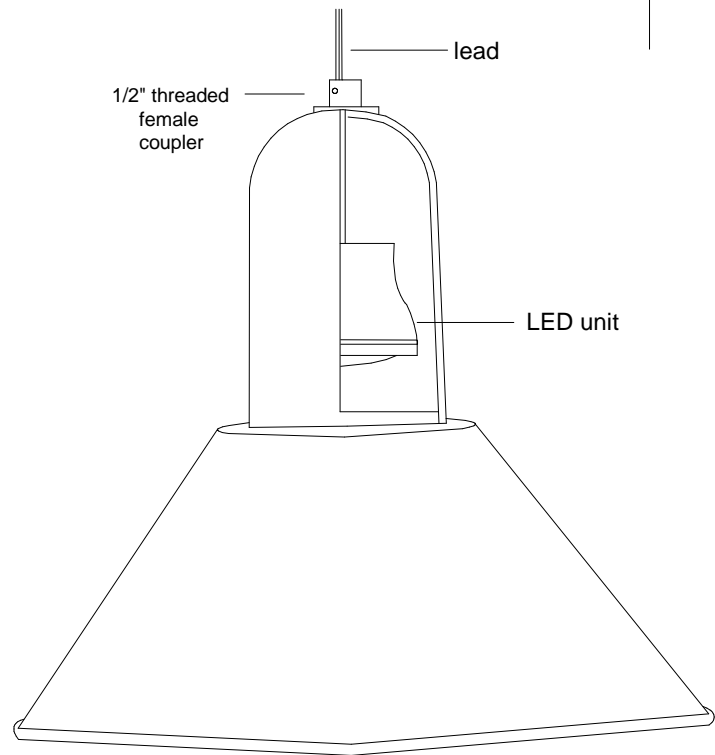

- 50,000 hour life
- Average savings is \$39.42 per year as compared to a 75 Watt incandescent
- Savings of \$ 518.16 for the life of the fixture
- Lumen output is equal to a 75 Watt bulb.

37/16A Shade

Unless Otherwise Specified:		Name		Date		Primelite Mfg. Corp.	
Dimensions in Inches		Drawn		T.A.R.			
Tolerances: Fractional ±		Checked				37/16-851 LED NPS 24 Watt 1000 Lumens @ 3000K 1250 Lumens @ 4000K 24 Volt Output (no power supply)	
Angular: Mach ± Bend ±		ENG Appr.					
Two Place Decimal ±		MFR Appr.					
Three Place Decimal ±		QA					
Construction: All Aluminum		Comments		CAD Generated Drawing		Size	
Pipe: 1/2" I.P.S. aluminum		Do Not Manually Update				Drawing No.	
						Rev	
						A	
				Scale		CAD File	
						Sheet	
						1 of 1	