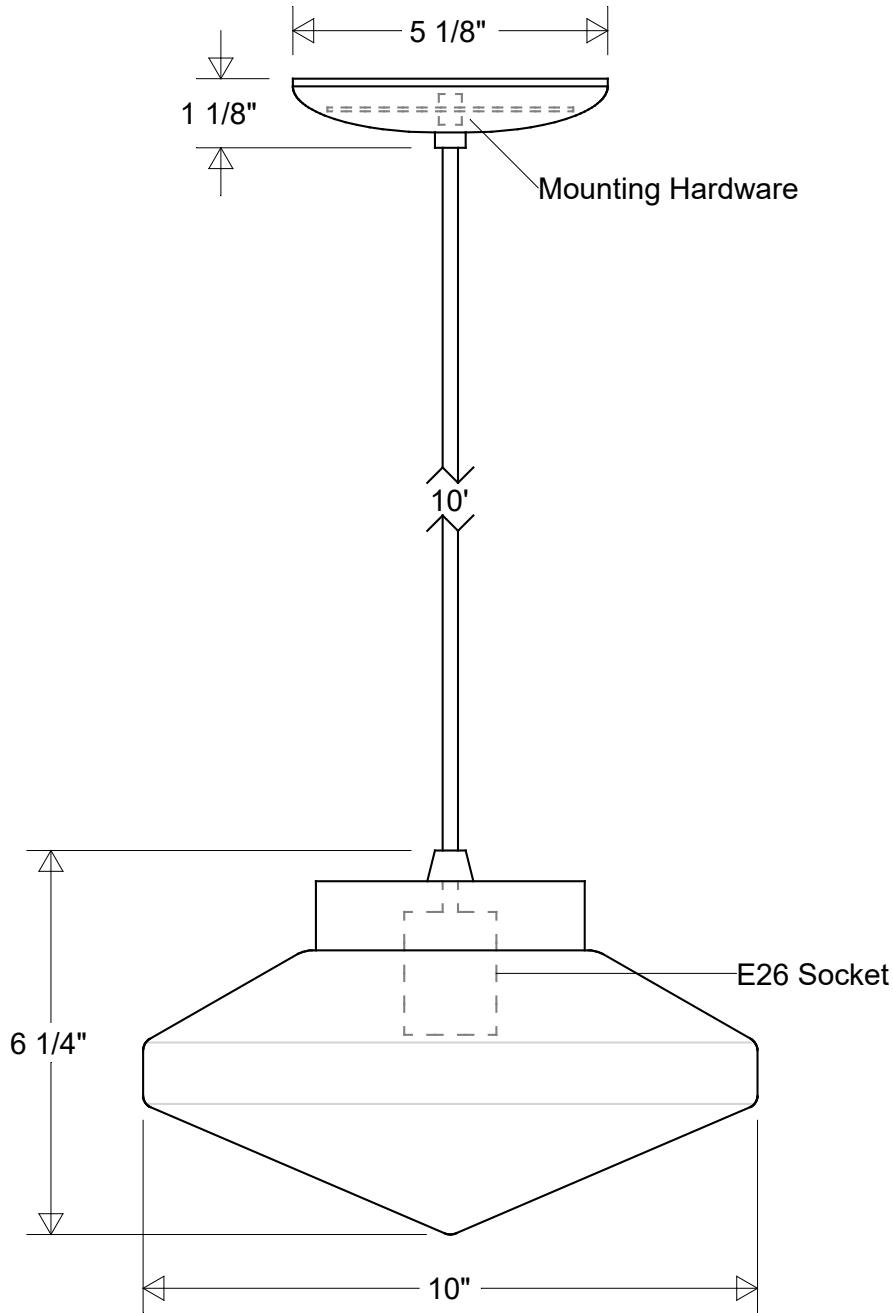

Primelite Manufacturing Corp

407 S Main St, Freeport, NY 11520

Phone: 516-868-4411 | Fax: 516-868-4609
 sales@primelite-mfg.com | www.primelite-mfg.com

PART # #360	LAMP E26 Socket	VOLTAGE 120 V	COLOR Powder Coated Paint
JOB NAME			TYPE Pendant

Lamp: E26 Socket Max Wattage: 60 W 	Initials	Date	#360							
	Drawn	CB						02/2023		
	Checked			10" Dia 6 1/4" H White Glass Globe		Revisions				
Construction: Aluminum Glass Vinyl	ENG Appr.			10' Vinyl Cord: Black White		Zone	Rev	Description	Date	Appr
Unless Otherwise Specified: Dimensions in Inches	MFR Appr.			Size A	Drawing No. 0001	Rev A				
	QA			Scale	CAD File	Sheet 1 of 1				