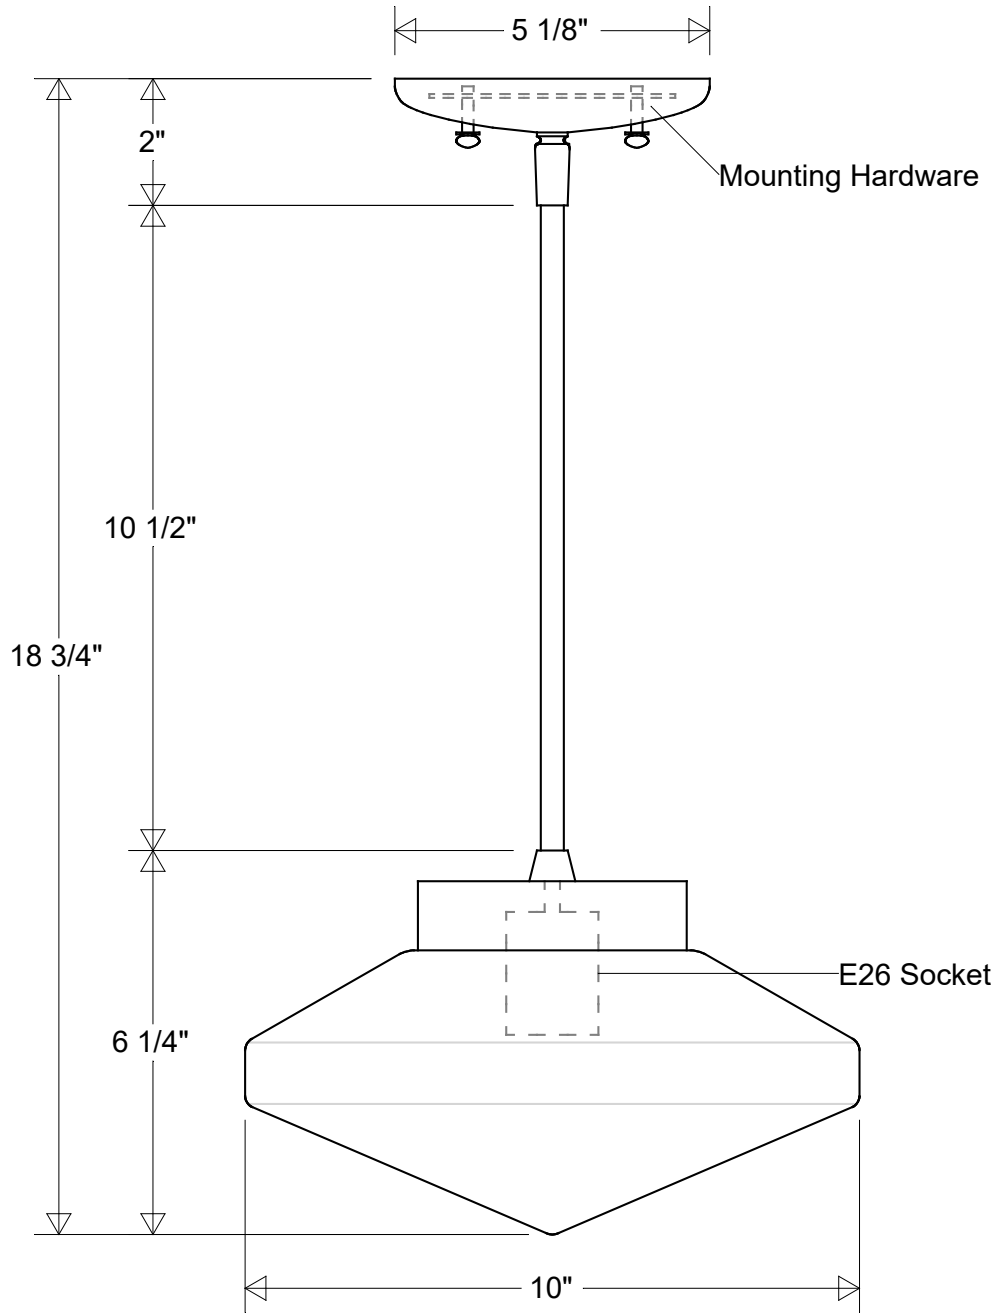

Primelite Manufacturing Corp

407 S Main St, Freeport, NY 11520

Phone: 516-868-4411 | Fax: 516-868-4609
 sales@primelite-mfg.com | www.primelite-mfg.com

PART # #360 S	LAMP E26 Socket	VOLTAGE 120 V	COLOR Powder Coated Paint
JOB NAME			TYPE Pendant

Lamp: E26 Socket Max Wattage: 60 W 	Initials Date	<h2>#360 S</h2>												
	Drawn Checked ENG Appr.					CB 02/2023								
	Construction: Aluminum Glass Vinyl	MFR Appr. QA	Size A	Drawing No. 0001	Rev A	10" Dia 18 3/4" H White Glass Globe 12" 1/8 IPS Stem					Revisions			
Unless Otherwise Specified: Dimensions in Inches	Weight:	Scale	CAD File	Sheet 1 of 1	Zone	Rev	Description	Date	Appr					