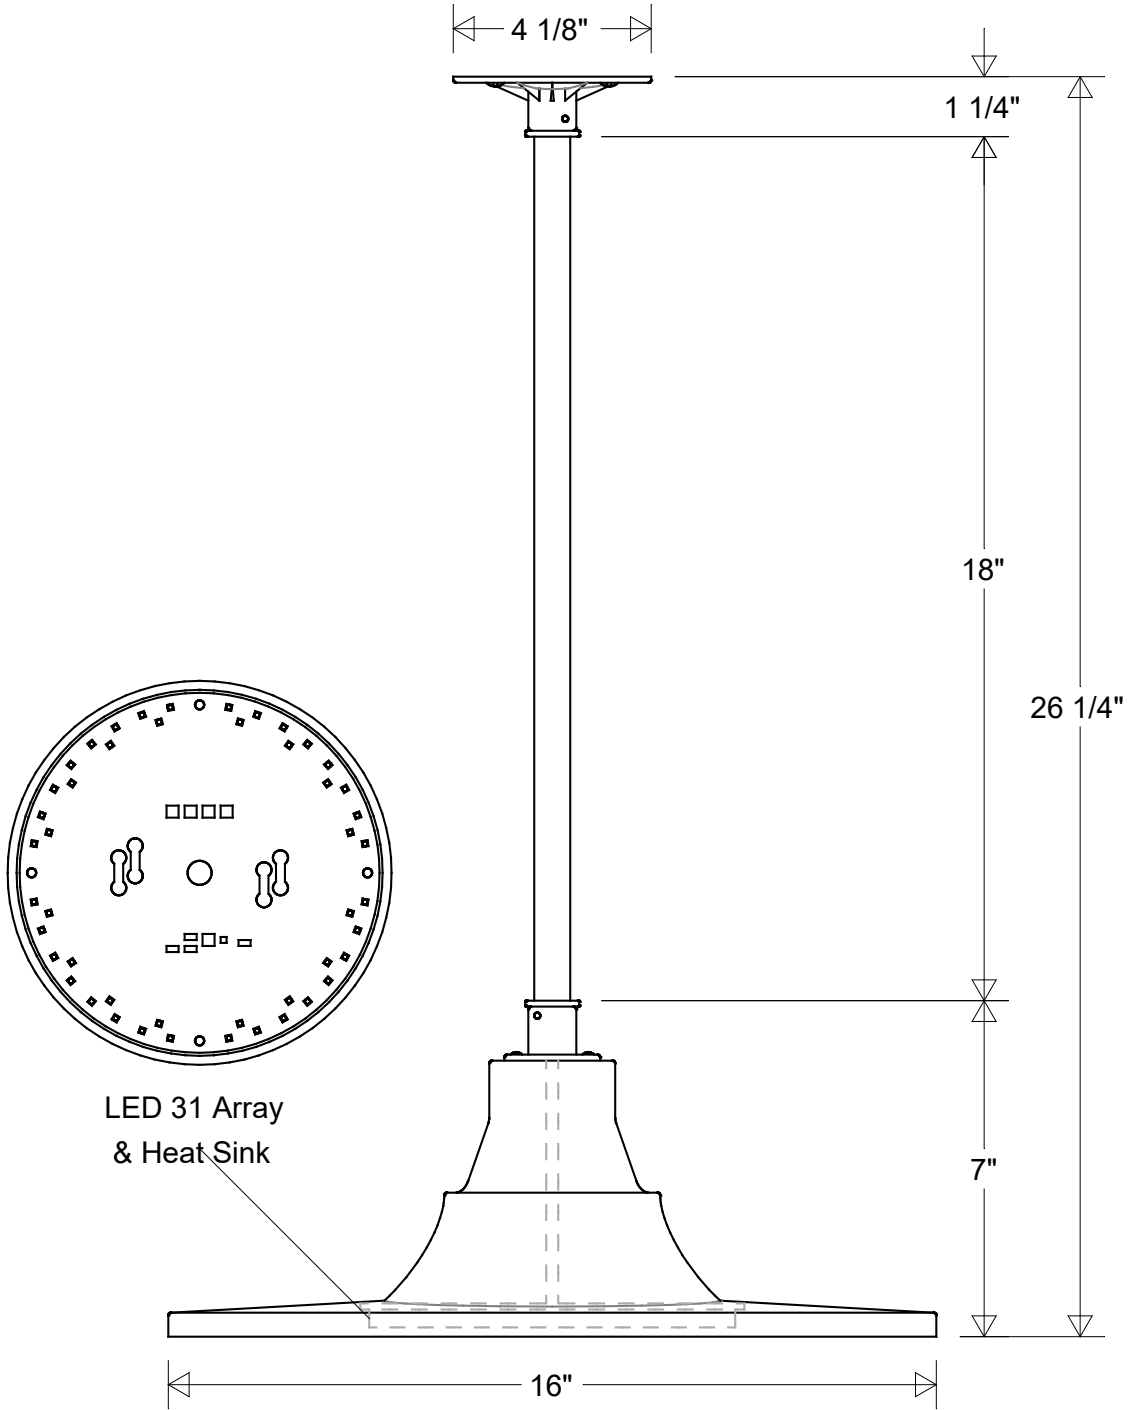

Primelite Manufacturing Corp

407 S Main St, Freeport, NY 11520

Phone: 516-868-4411 | Fax: 516-868-4609
 sales@primelite-mfg.com | www.primelite-mfg.com

PART # #34/16-18 LED 31	LAMP Built-In LED	VOLTAGE 120 V	COLOR Powder Coated Paint
JOB NAME			TYPE Pendant

Lamp: LED 31 Array
 200 W Inc Equivalent
 3K = 2750 Lumens
 4K = 2850 Lumens

	Initials	Date
Drawn	CB	03/2022
Checked		
ENG Appr.		
MFR Appr.		
QA		

Pendant #34/16-18 LED 31

16" Dia | 26 1/4" OAH | 18" 1/2 IPS Stem

Size	Drawing No.	Rev
A	0001	A

Revisions				
Zone	Rev	Description	Date	Appr

Construction:
Aluminum

Unless Otherwise Specified:
Dimensions in Inches

Weight:

Scale CAD File Sheet

1 of 1