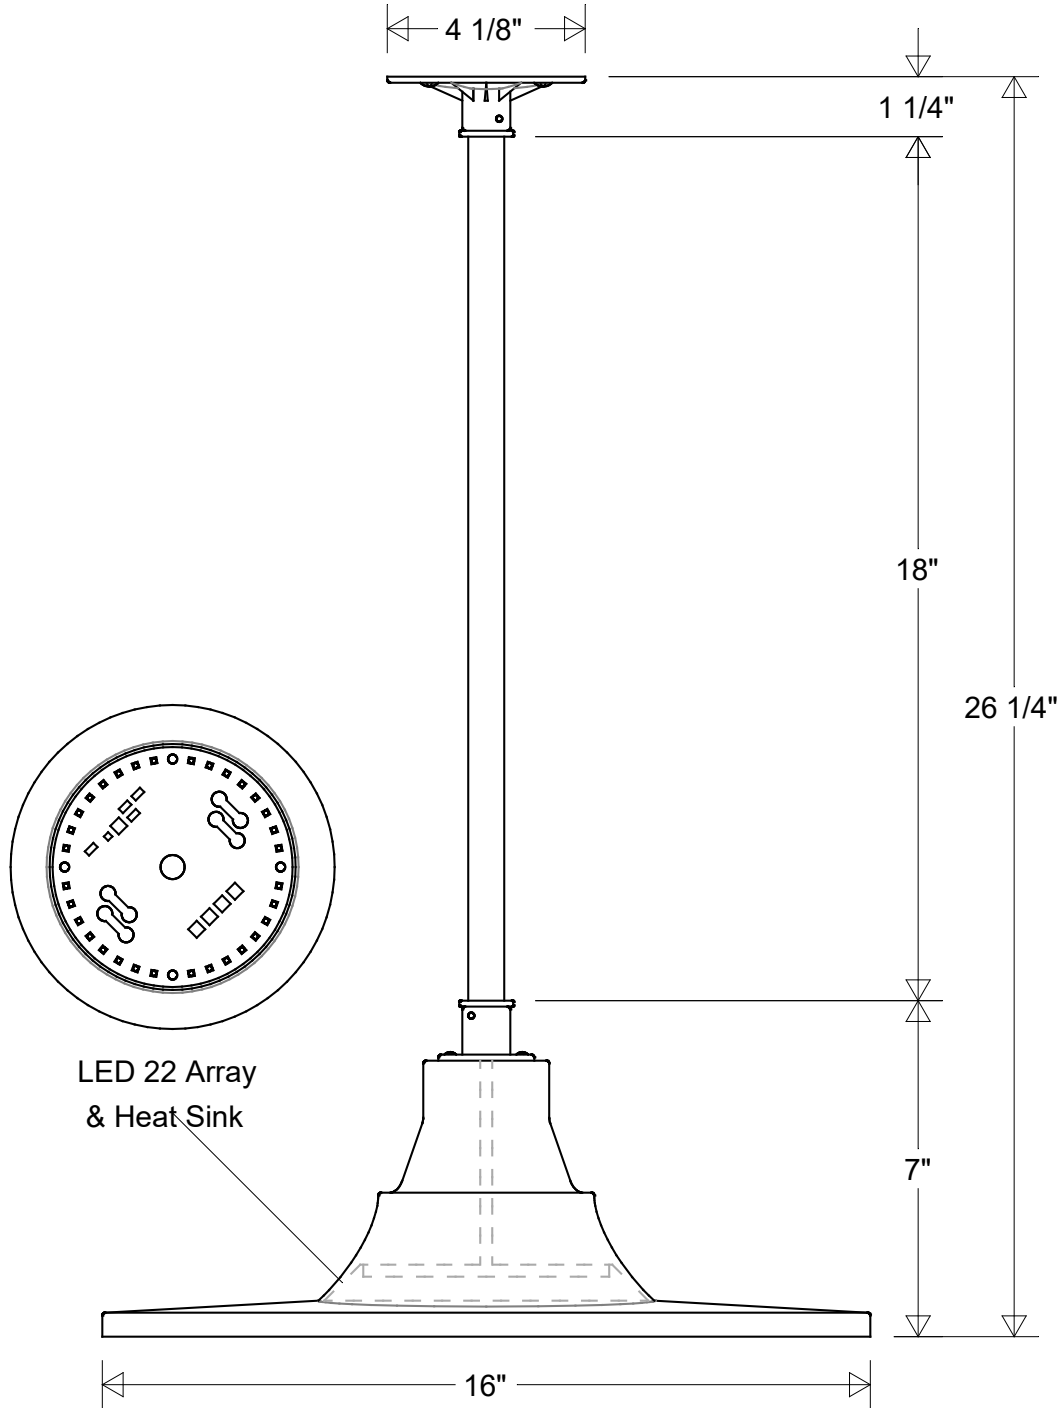

# Primelite Manufacturing Corp

407 S Main St, Freeport, NY 11520

Phone: 516-868-4411 | Fax: 516-868-4609  
 sales@primelite-mfg.com | www.primelite-mfg.com

PART # #34/16-18 LED 22	LAMP Built-In LED	VOLTAGE 120 V	COLOR Powder Coated Paint
JOB NAME			TYPE Pendant

Lamp: LED 22 Array  
 100 W Inc Equivalent  
 3K = 1850 Lumens  
 4K = 1900 Lumens

	Initials	Date
Drawn	CB	03/2022
Checked		
ENG Appr.		
MFR Appr.		
QA		

## Pendant #34/16-18 LED 22

16" Dia | 26 1/4" OAH | 18" 1/2 IPS Stem

Size	Drawing No.	Rev
<b>A</b>	<b>0001</b>	<b>A</b>

### Revisions

Zone	Rev	Description	Date	Appr

Construction:  
Aluminum

Unless Otherwise Specified:  
Dimensions in Inches

Weight:	Scale	CAD File	Sheet
			<b>1 of 1</b>