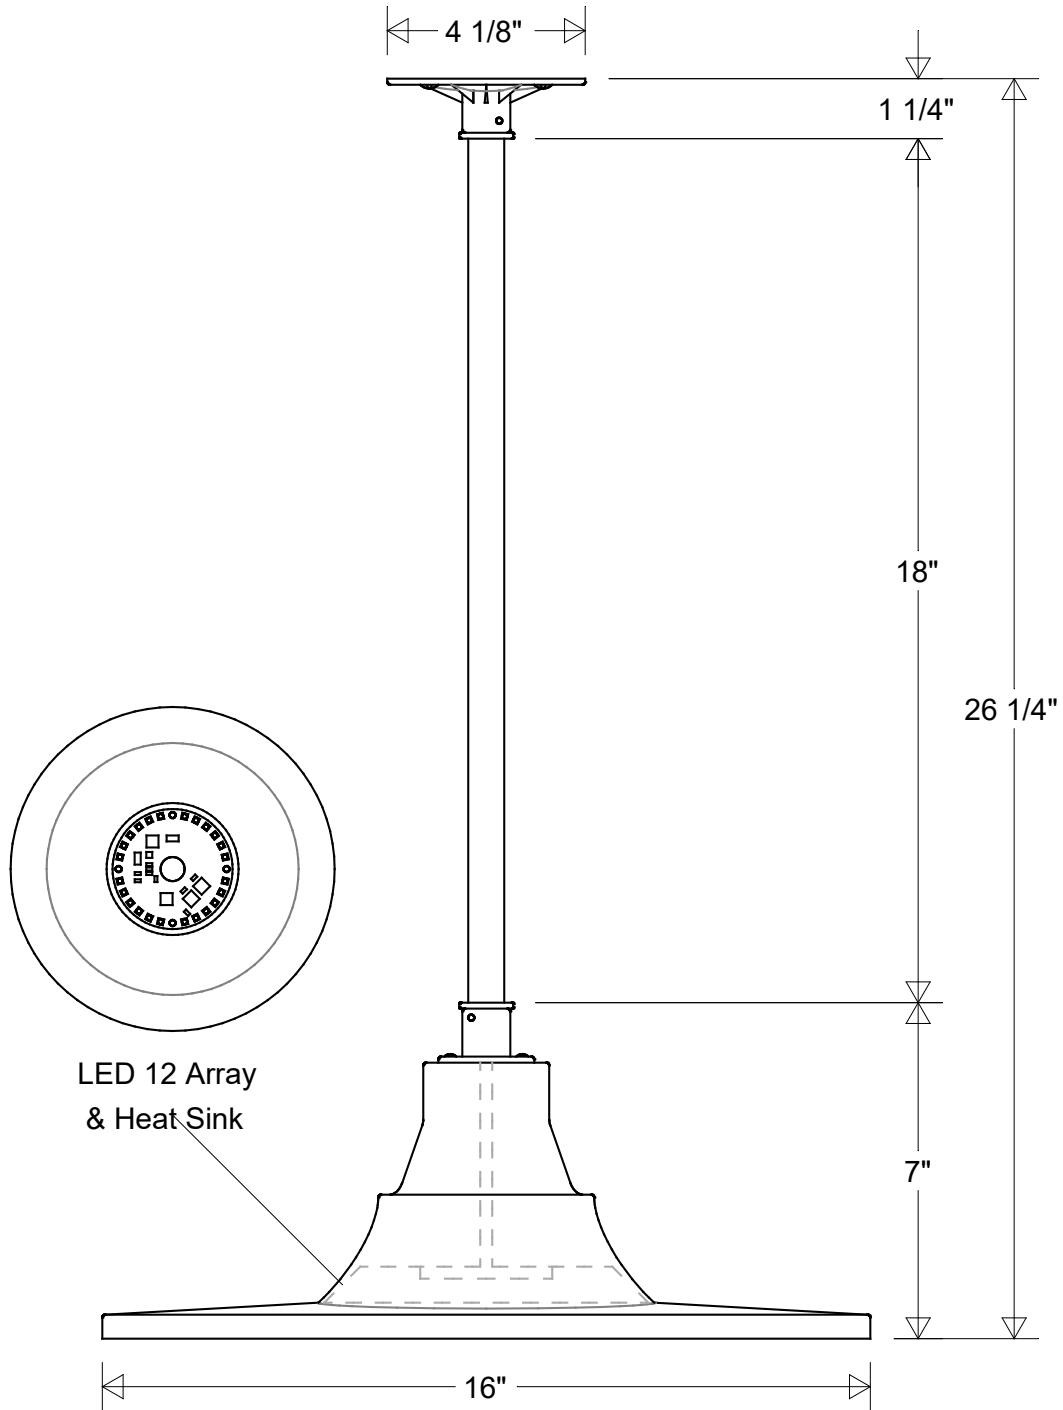

Lamp: LED 12 Array
 60 W Inc Equivalent
 3K = 910 Lumens
 4K = 1000 Lumens

	Initials	Date
Drawn	CB	03/2022
Checked		
ENG Appr.		
MFR Appr.		
QA		

Pendant #34/16-18 LED 12

16" Dia | 26 1/4" OAH | 18" 1/2 IPS Stem

Size	Drawing No.	Rev
A	0001	A

Revisions				
Zone	Rev	Description	Date	Appr

Construction:
Aluminum

Unless Otherwise Specified:
Dimensions in Inches

Weight:

Scale

CAD File

Sheet