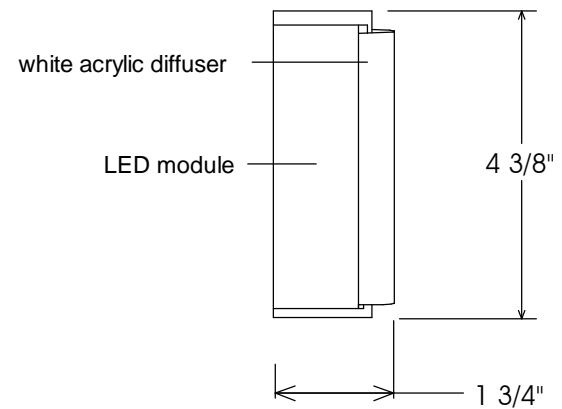

Side View

8W LED Light Strip

Unless Otherwise Specified:

Dimensions in Inches
 Tolerances: Fractional ±
 Angular: Mach ± Bend ±
 Two Place Decimal ±
 Three Place Decimal ±

Construction: aluminum, acrylic

Lamp: 1-LED8

120 Volt
 120-277 Volt available

	Name	Date
Drawn	T.A.R.	11/19/13
Checked		
ENG Appr.		
MFR Appr.		
QA		

Comments
 CAD Generated Drawing
 Do Not Manually Update

Primelight Mfg. Corp.

3221-3 LED 8 Watt

Cast Aluminum Lantern Wall Bracket
 with white lens

Size A	Drawing No. 0001	Rev A
Scale 1:4	CAD File	Sheet 1 of 1