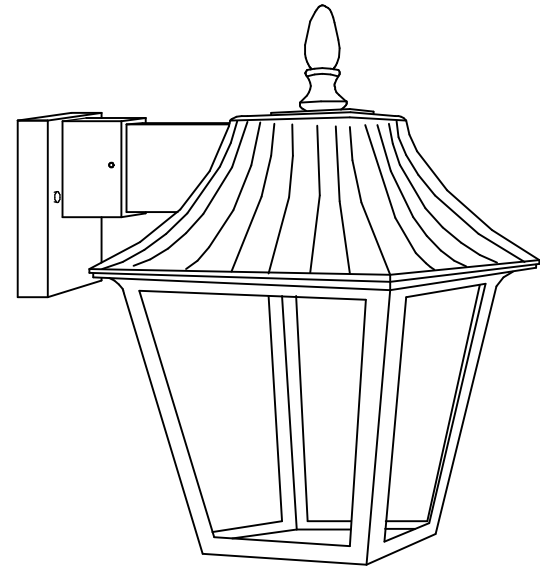

Side View

8W LED Light Strip

Unless Otherwise Specified:

Dimensions in Inches
 Tolerances: Fractional ±
 Angular: Mach ± Bend ±
 Two Place Decimal ±
 Three Place Decimal ±

Construction: aluminum, acrylic

Lamp: 1-LED8

120 Volt
 120-277 Volt available

	Name	Date
Drawn	T.A.R.	11/19/13
Checked		
ENG Appr.		
MFR Appr.		
QA		

Comments
 CAD Generated Drawing
 Do Not Manually Update

Primelight Mfg. Corp.

3221-3 LED 8 Watt

Cast Aluminum Lantern Wall Bracket
 with white lens

Size A	Drawing No. 0001	Rev A
Scale 1:4	CAD File	Sheet 1 of 1