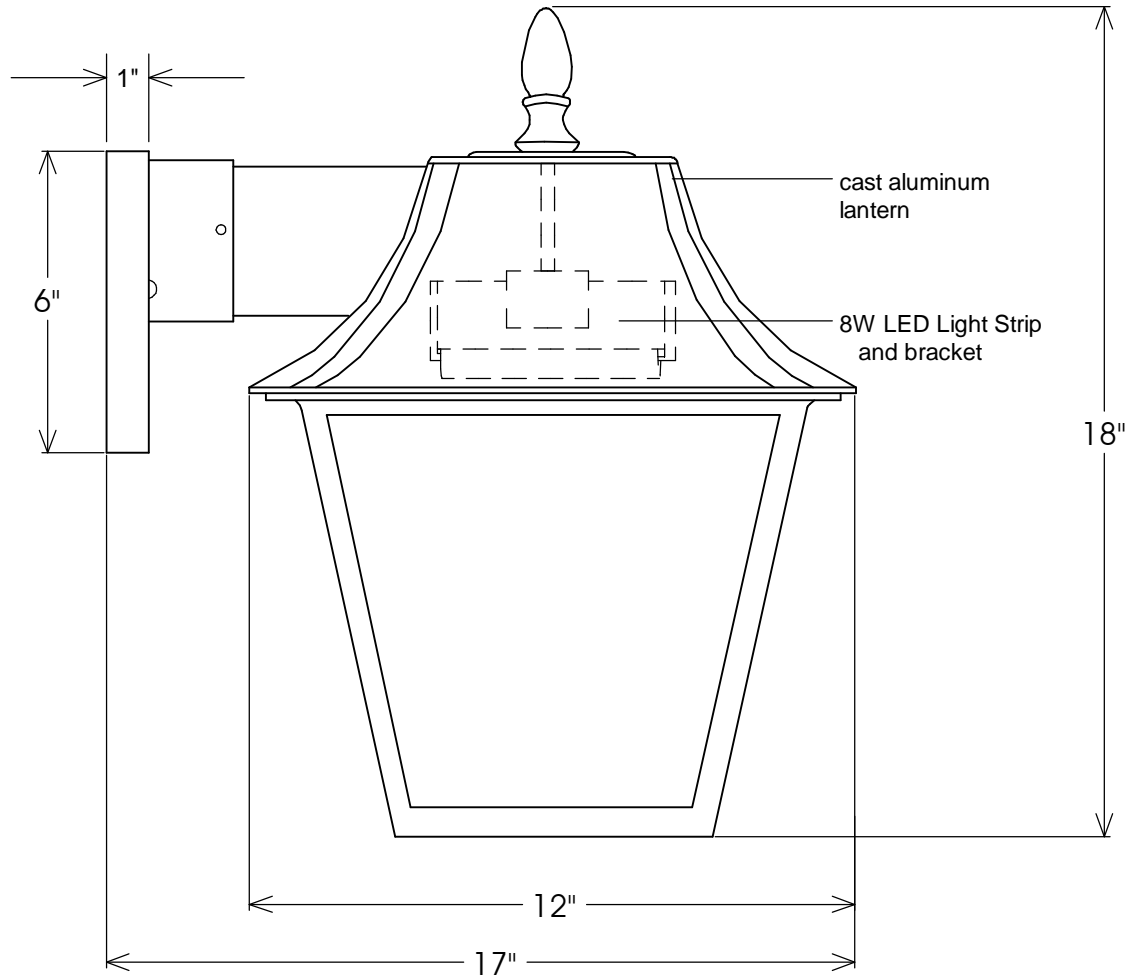

Side View

8W LED Light Strip

Unless Otherwise Specified:

Dimensions in Inches
 Tolerances: Fractional ±
 Angular: Mach ± Bend ±
 Two Place Decimal ±
 Three Place Decimal ±

Construction: aluminum, acrylic

Lamp: 1-LED8

120 Volt
 120-277 Volt available

	Name	Date
Drawn	T.A.R.	11/19/13
Checked		
ENG Appr.		
MFR Appr.		
QA		

Comments
 CAD Generated Drawing
 Do Not Manually Update

Primelight Mfg. Corp.

3221-3 LED 8 Watt

Cast Aluminum Lantern Wall Bracket
 with white lens

Size A	Drawing No. 0001	Rev A
Scale 1:4	CAD File	Sheet 1 of 1