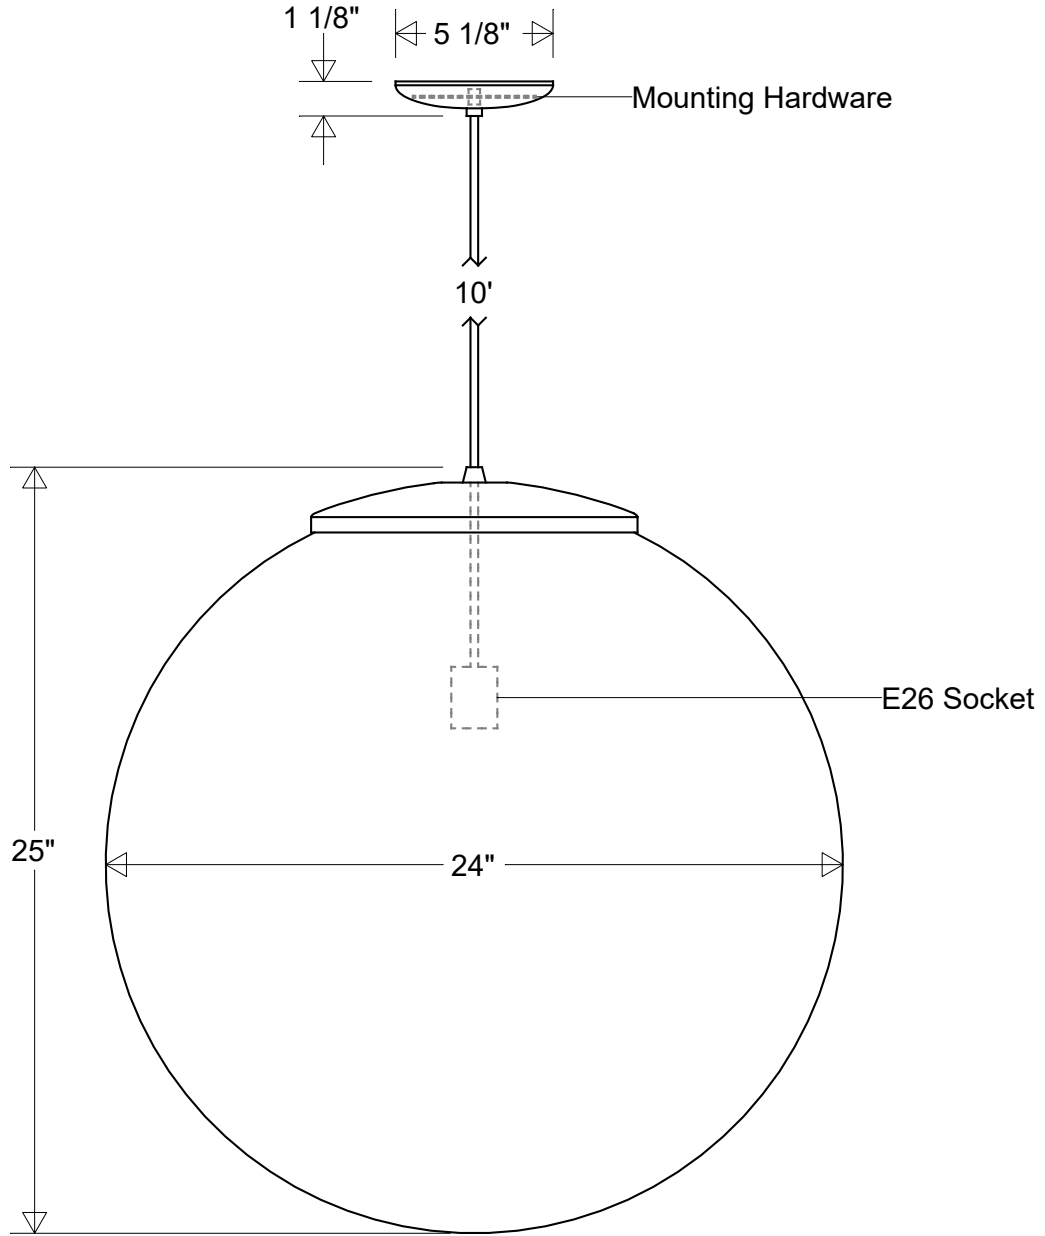

Primelite Manufacturing Corp

407 S Main St, Freeport, NY 11520

Phone: 516-868-4411 | Fax: 516-868-4609
 sales@primelite-mfg.com | www.primelite-mfg.com

PART # #294	LAMP E26 Socket	VOLTAGE 120 V	COLOR Powder Coated Paint
JOB NAME			TYPE Pendant

Lamp: E26 Socket
 Max Wattage: 200 W

	Initials	Date
Drawn	CB	09/2023
Checked		
ENG Appr.		
MFR Appr.		
QA		

#294		
24" Dia 25" H 10' Vinyl Cord: Black or White		
Globe: Smoke White Clear Red Blue Green		
Size	Drawing No.	Rev
A	0001	A

Revisions				
Zone	Rev	Description	Date	Appr

Unless Otherwise Specified:
 Dimensions in Inches

Weight:

Scale

CAD File

Sheet
1 of 1