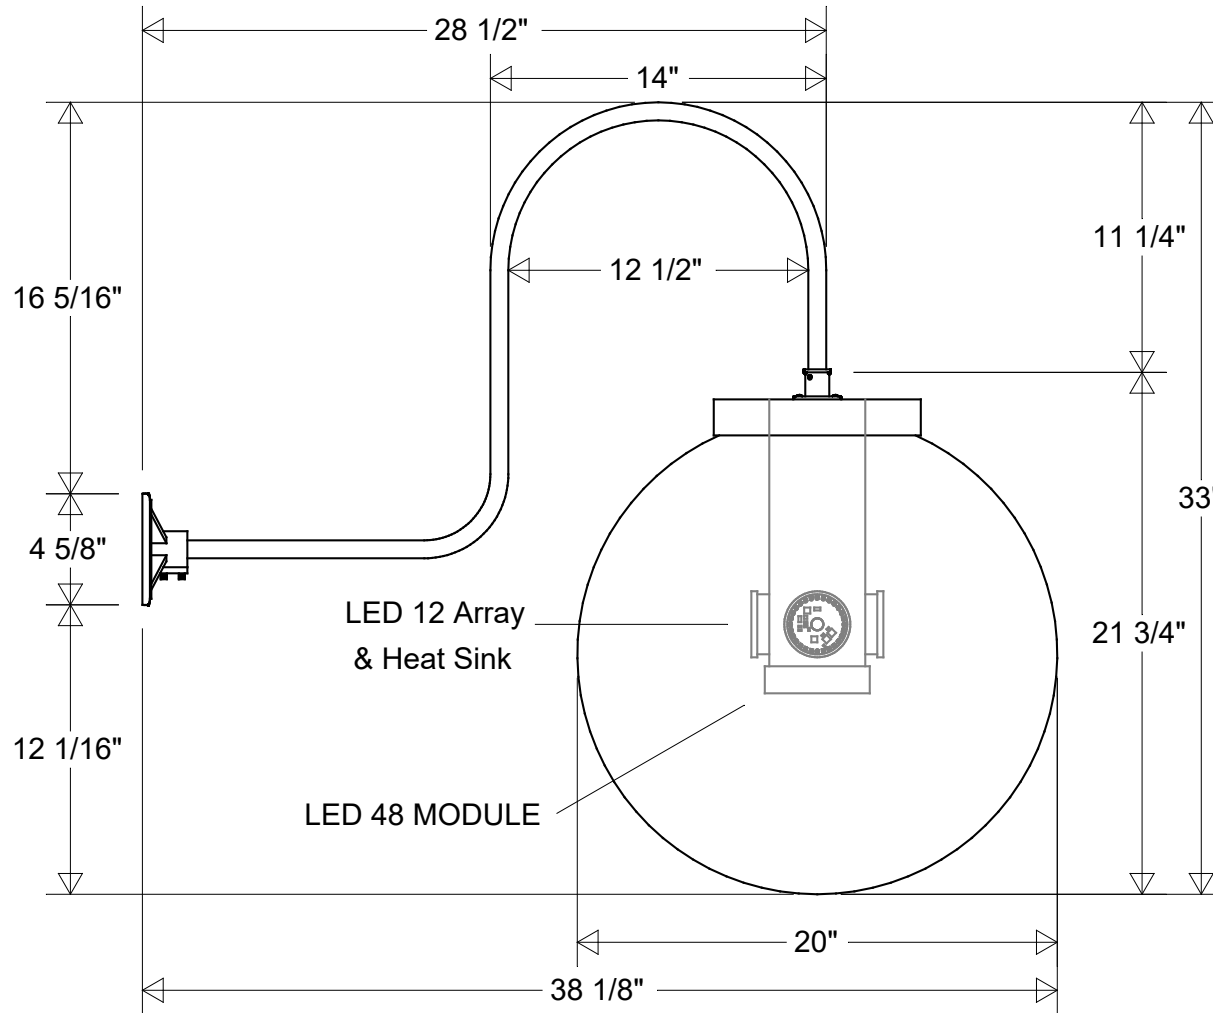

Lamp: LED 48 (4X LED 12 Array)  
 50 W MH Equivalent  
 3K = 4560 Lumens  
 4K = 5120 Lumens

Initials Date

Drawn	CB	12/2022
Checked		
ENG Appr.		
MFR Appr.		
QA		

## Gooseneck #290N/851 HDC LED 48

20" Dia | 38 1/8" Ext | 33" H | 12 1/16" Below Box

Acrylic Globe: Smoke (/1) | White (/3) | Clear (/4)

### Revisions

Zone	Rev	Description	Date	Appr

Construction:  
Aluminum | Acrylic

Size	Drawing No.	Rev
<b>A</b>	<b>0001</b>	<b>A</b>

Dimensions are nominal.

Weight:	Scale	CAD File	Sheet
			<b>1 of 1</b>