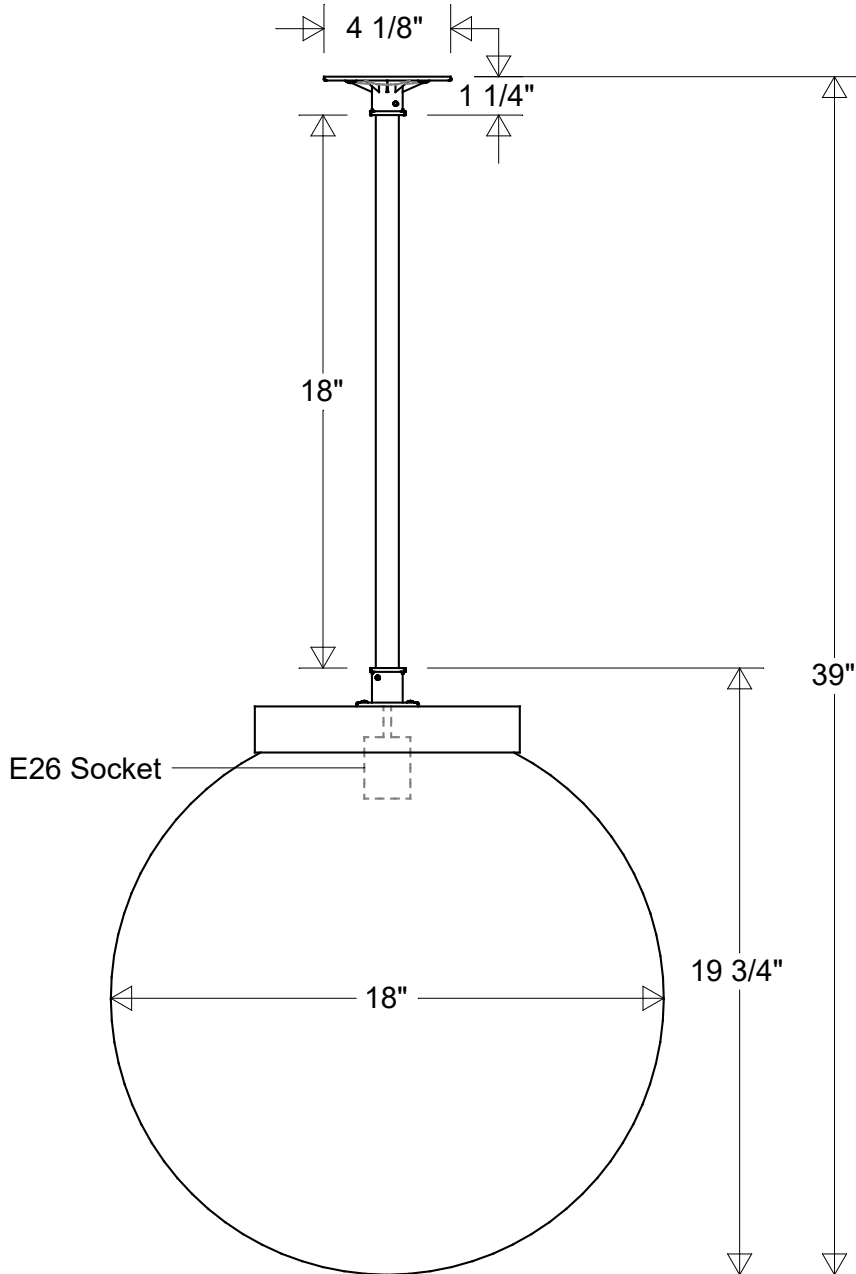

# Primelite Manufacturing Corp

407 S Main St, Freeport, NY 11520

Phone: 516-868-4411 | Fax: 516-868-4609  
 sales@primelite-mfg.com | www.primelite-mfg.com

PART # #288/18 N	LAMP E26 Socket	VOLTAGE 120 V	COLOR Powder Coated Paint
JOB NAME			TYPE Globe Pendant

Lamp: E26 Socket  
 Max Wattage: 200 W

	Initials	Date
Drawn	CB	11/2022
Checked		
ENG Appr.		
MFR Appr.		
QA		

## Pendant #288/18 N

18" Dia | 39" H | 18" 1/2 IPS Stem  
 Acrylic Globe: White (/3) | Clear (/4)

### Revisions

Zone	Rev	Description	Date	Appr

Construction:  
 Aluminum | Acrylic

Size	Drawing No.	Rev
<b>A</b>	<b>0001</b>	<b>A</b>

Unless Otherwise Specified:  
 Dimensions in Inches

Weight:	Scale	CAD File	Sheet
			<b>1 of 1</b>