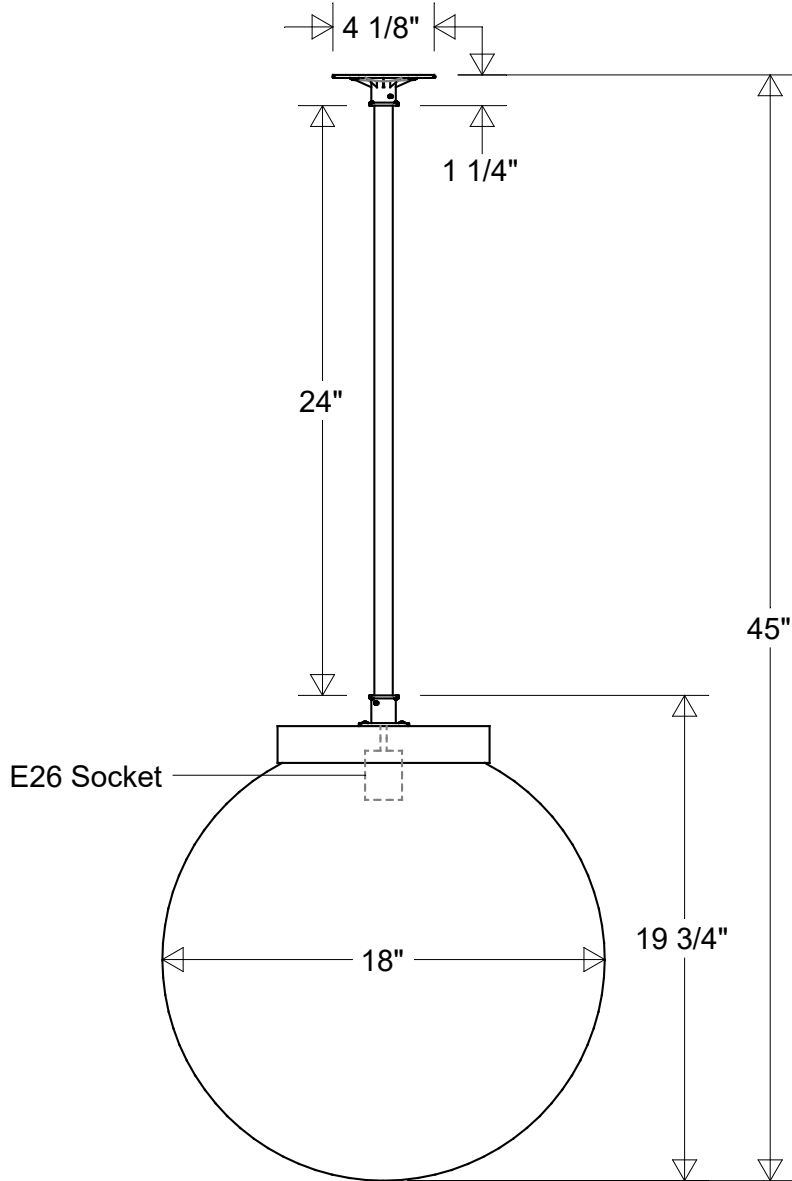

Primelite Manufacturing Corp

407 S Main St, Freeport, NY 11520

Phone: 516-868-4411 | Fax: 516-868-4609
 sales@primelite-mfg.com | www.primelite-mfg.com

PART # #288/18 N 24"	LAMP E26 Socket	VOLTAGE 120 V	COLOR Powder Coated Paint
JOB NAME			TYPE Globe Pendant

Lamp: E26 Socket Max Wattage: 200 W 	Initials	Date	Pendant #288/18 N 24" Stem 18" Dia 45" H 24" 1/2 IPS Stem Acrylic Globe: White (/3) Clear (/4)				
	Drawn	CB					
	Checked			Revisions			
ENG Appr.			Zone	Rev	Description	Date	Appr
Construction: Aluminum Acrylic	MFR Appr.		Size	Drawing No.	Rev		
	QA		A	0001	A		
Unless Otherwise Specified: Dimensions in Inches	Weight:		Scale	CAD File	Sheet	1 of 1	