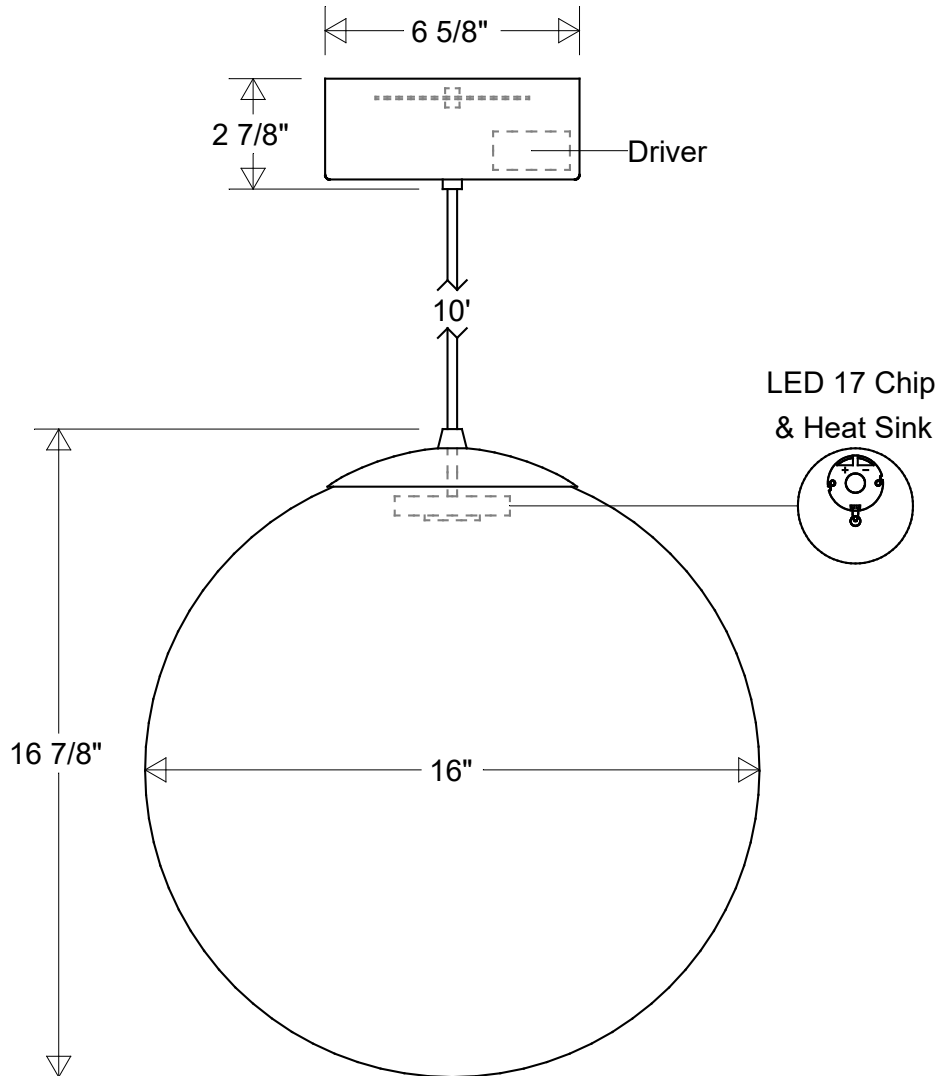

Lamp: LED 17 Chip
 150 W Inc Equivalent
 3K = 1928 Lumens
 4K = 2138 Lumens

	Initials	Date
Drawn	CB	12/2022
Checked		
ENG Appr.		
MFR Appr.		
QA		

Pendant #286 LED17

16" Dia | 10' Vinyl Cord: Black | White
 Acrylic Globe: Smoke (/1) | White (/3) | Clear (/4)

Size	Drawing No.	Rev
A	0001	A

Revisions

Zone	Rev	Description	Date	Appr

Construction:
 Aluminum | Acrylic

Unless Otherwise Specified:
 Dimensions in Inches

Weight:

Scale	CAD File	Sheet
		1 of 1