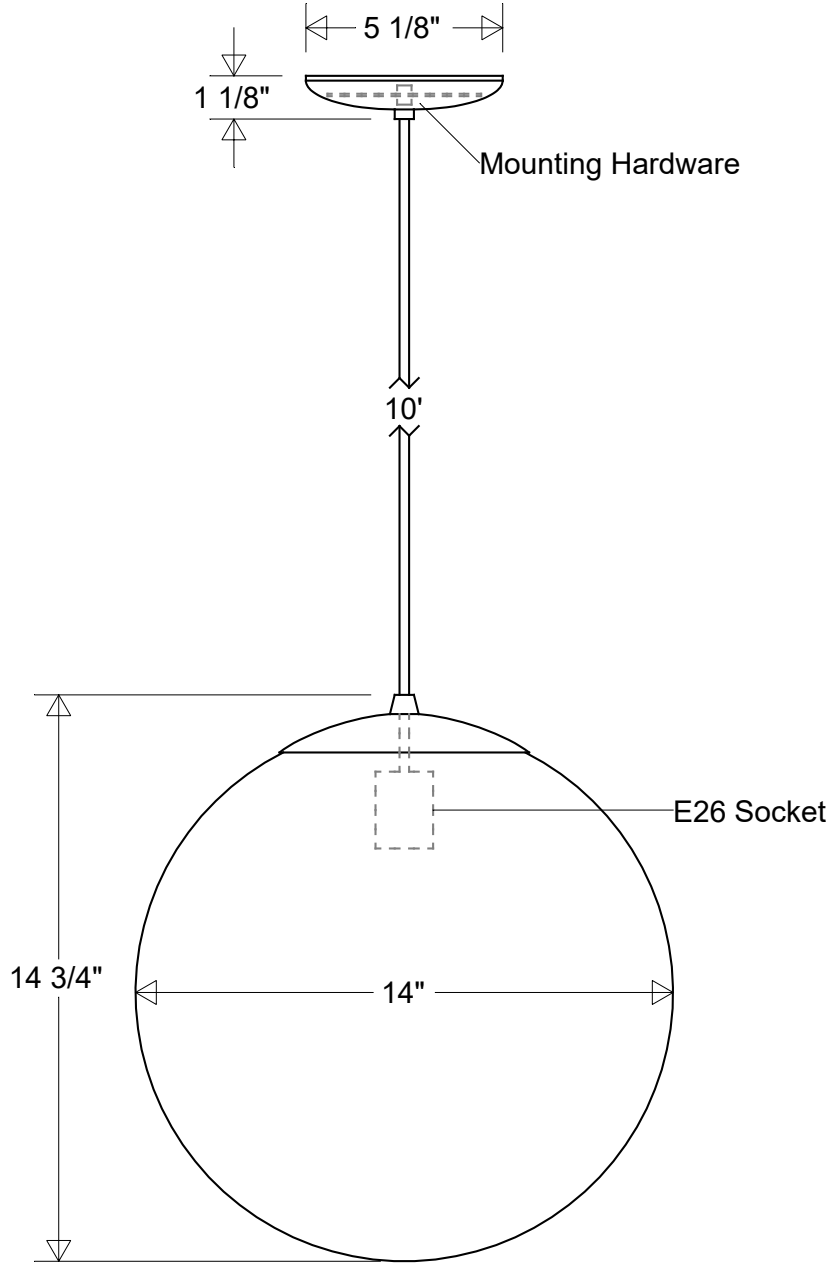

Primelite Manufacturing Corp

407 S Main St, Freeport, NY 11520

Phone: 516-868-4411 | Fax: 516-868-4609
 sales@primelite-mfg.com | www.primelite-mfg.com

PART # #284	LAMP E26 Socket	VOLTAGE 120 V	COLOR Powder Coated Paint
JOB NAME			TYPE Pendant

Lamp: E26 Socket Max Wattage: 150 W 	Initials Drawn CB Checked ENG Appr.	Date 10/2023	<h2>#284</h2>			Revisions				
	MFR Appr. QA	Size A	Drawing No. 0001	Rev A	14" Dia 14 3/4" H 10' Vinyl Cord: Black White	Zone	Rev	Description	Date	Appr
	Construction: Aluminum Acrylic Globe	Unless Otherwise Specified: Dimensions in Inches	Acrylic Globe Color: Smoke White Clear Red Blue Green	Scale	CAD File	Sheet 1 of 1				