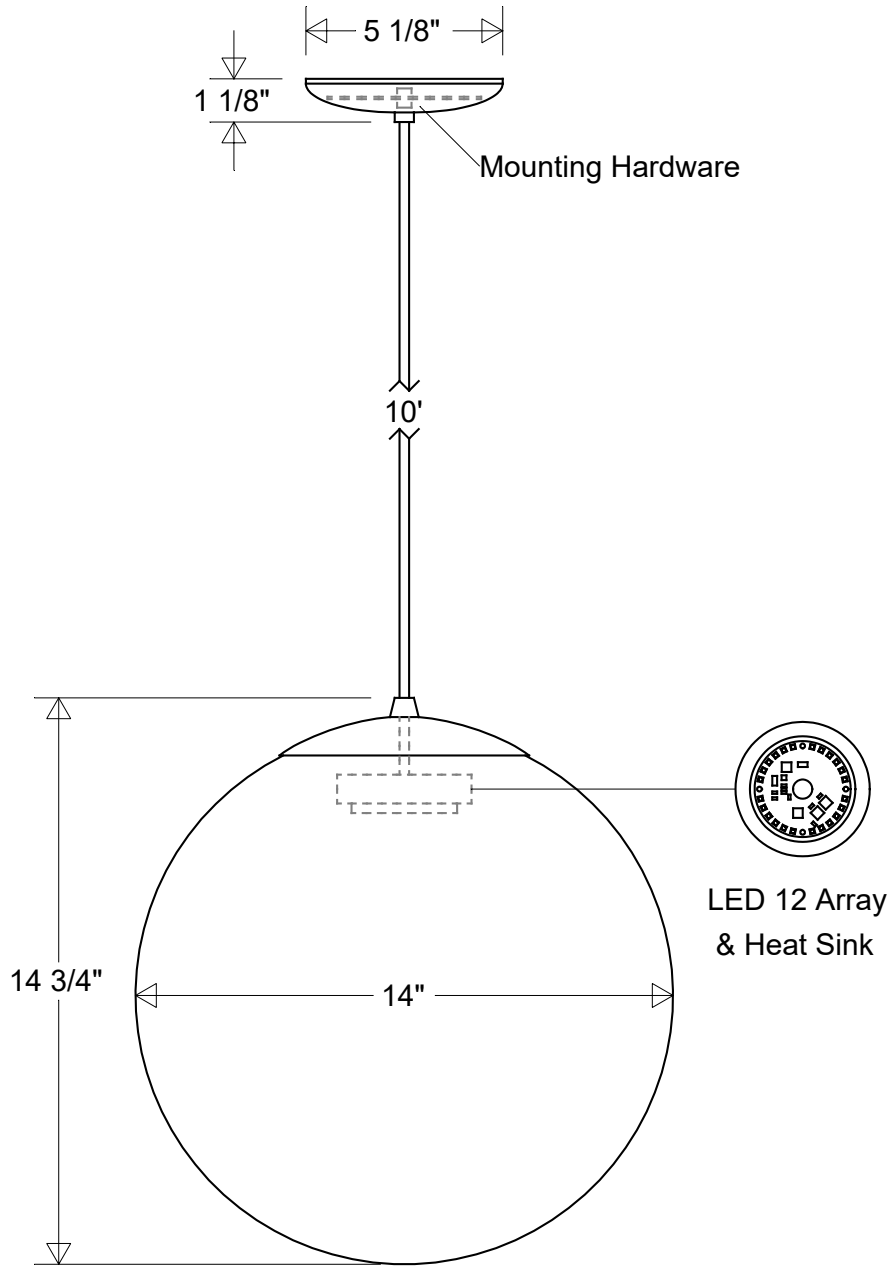

Lamp: LED 12 Array

60 W Inc Equivalent
 3K = 1140 Lumens
 4K = 1280 Lumens

	Initials	Date
Drawn	CB	10/2023
Checked		
ENG Appr.		
MFR Appr.		
QA		

#284 LED 12

14" Dia | 14 3/4" H
 10' Vinyl Cord: Black | White

Revisions

Zone	Rev	Description	Date	Appr

Construction:
 Aluminum | Acrylic Globe

Size	Drawing No.	Rev
A	0001	A

Unless Otherwise Specified:
 Dimensions in Inches

Acrylic Globe Color:
 Smoke | White | Clear
 Red | Blue | Green