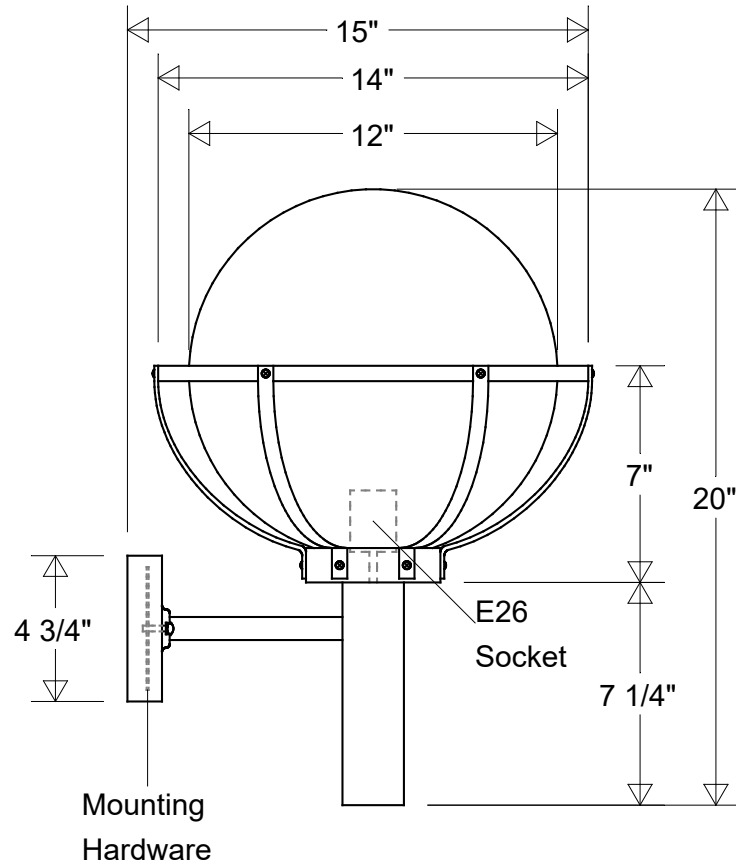

Primelite Manufacturing Corp

407 S Main St, Freeport, NY 11520

Phone: 516-868-4411 | Fax: 516-868-4609
 sales@primelite-mfg.com | www.primelite-mfg.com

PART # #2821 X	LAMP E26 Socket	VOLTAGE 120 V	COLOR Powder Coated Paint
JOB NAME			TYPE Wall Sconce

SIDE VIEW

FRONT VIEW

BACK VIEW

Lamp: E26 Socket Max Wattage: 150 W 	Initials	Date	Wall Sconce #2821 X							
	Drawn	CB						05/2022		
	Checked			14" Dia 15" Ext 20" H 12" Acrylic Globe		Revisions Zone Rev Description Date Appr				
ENG Appr.			Acrylic Globe: Smoke (-1) White (-3) Clear (-4)							
Construction: Aluminum Acrylic	MFR Appr.		Size	Drawing No.	Rev					
	QA		A	0001	A					
Unless Otherwise Specified: Dimensions in Inches	Weight:		Scale	CAD File	Sheet	1 of 1				