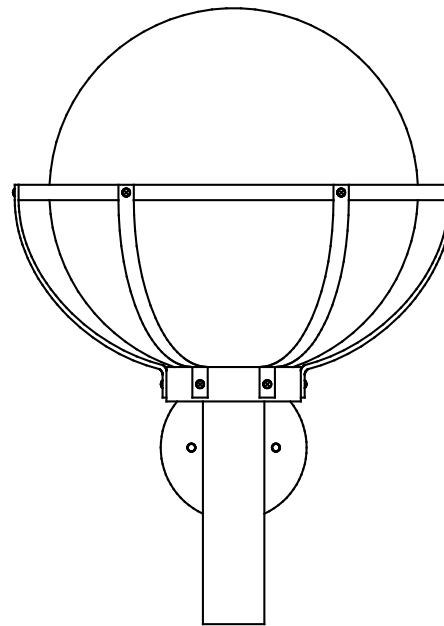

Primelite Manufacturing Corp

407 S Main St, Freeport, NY 11520

Phone: 516-868-4411 | Fax: 516-868-4609
 sales@primelite-mfg.com | www.primelite-mfg.com

PART # #2821 X	LAMP E26 Socket	VOLTAGE 120 V	COLOR Powder Coated Paint
JOB NAME			TYPE Wall Sconce

SIDE VIEW

FRONT VIEW

BACK VIEW

Lamp: E26 Socket Max Wattage: 150 W 	Initials	Date	Wall Sconce #2821 X							
	Drawn	CB						05/2022		
	Checked			14" Dia 15" Ext 20" H 12" Acrylic Globe		Revisions Zone Rev Description Date Appr				
ENG Appr.			Acrylic Globe: Smoke (-1) White (-3) Clear (-4)							
Construction: Aluminum Acrylic	MFR Appr.		Size	Drawing No.	Rev					
	QA		A	0001	A					
Unless Otherwise Specified: Dimensions in Inches	Weight:		Scale	CAD File	Sheet	1 of 1				