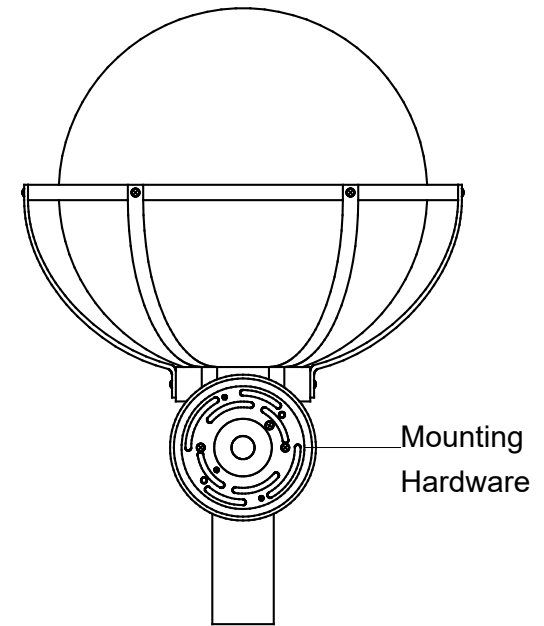

Primelite Manufacturing Corp

407 S Main St, Freeport, NY 11520

Phone: 516-868-4411 | Fax: 516-868-4609
 sales@primelite-mfg.com | www.primelite-mfg.com

PART # #2821 X	LAMP E26 Socket	VOLTAGE 120 V	COLOR Powder Coated Paint
JOB NAME			TYPE Wall Sconce

SIDE VIEW

FRONT VIEW

BACK VIEW

Lamp: E26 Socket Max Wattage: 150 W 	Initials	Date	Wall Sconce #2821 X							
	Drawn	CB						05/2022		
	Checked			14" Dia 15" Ext 20" H 12" Acrylic Globe		Revisions Zone Rev Description Date Appr				
ENG Appr.			Acrylic Globe: Smoke (-1) White (-3) Clear (-4)							
Construction: Aluminum Acrylic	MFR Appr.		Size	Drawing No.	Rev					
	QA		A	0001	A					
Unless Otherwise Specified: Dimensions in Inches	Weight:		Scale	CAD File	Sheet	1 of 1				