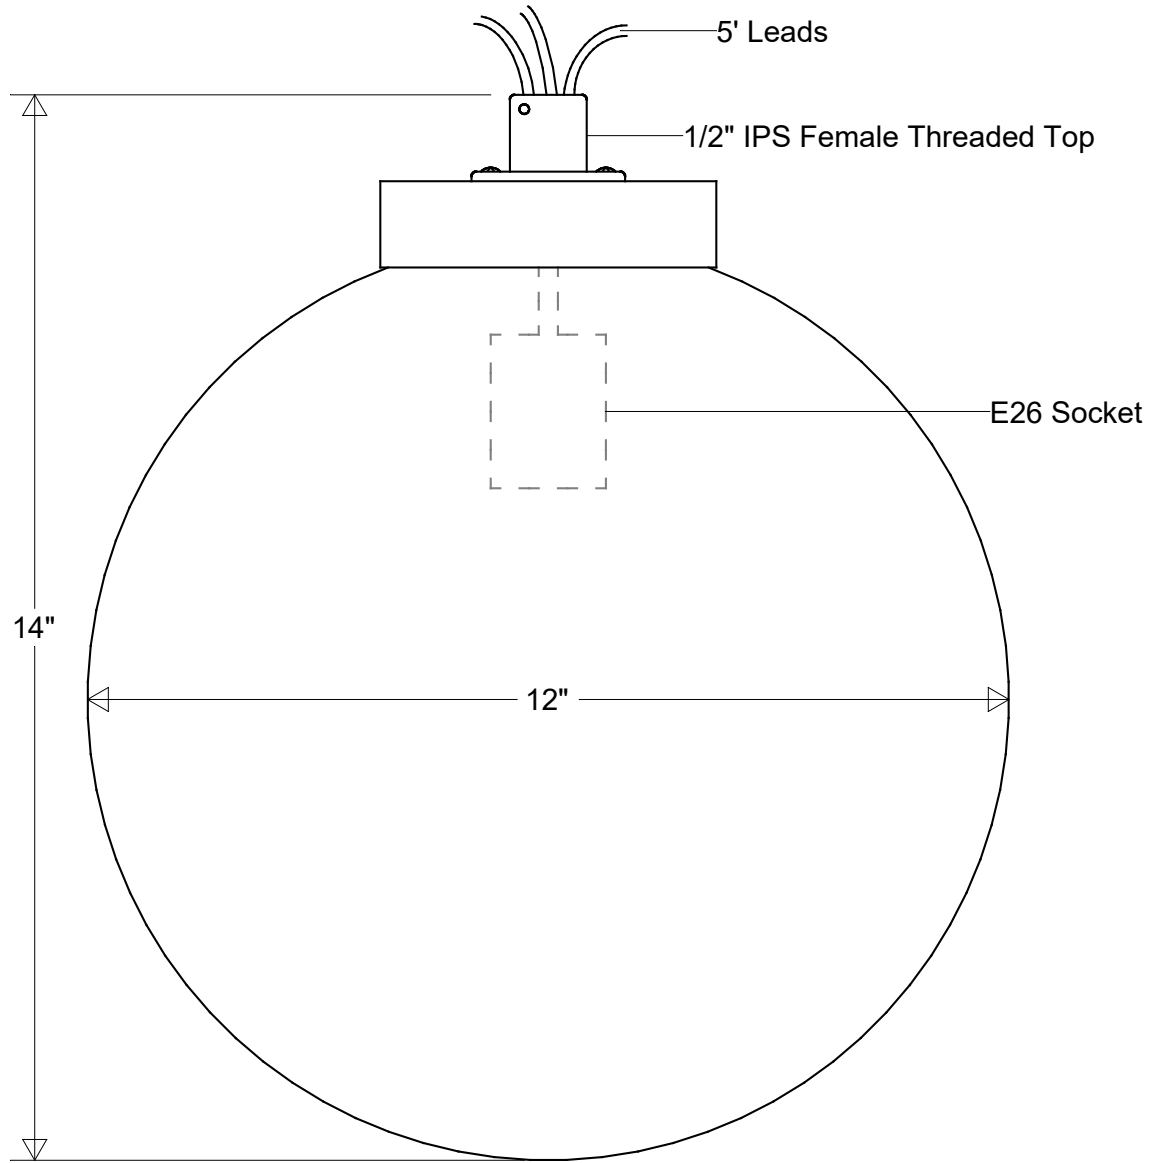

Primelite Manufacturing Corp

407 S Main St, Freeport, NY 11520

Phone: 516-868-4411 | Fax: 516-868-4609
 sales@primelite-mfg.com | www.primelite-mfg.com

PART # #282 NA	LAMP E26 Socket	VOLTAGE 120 V	COLOR Powder Coated Paint
JOB NAME			TYPE Globe Shade

Lamp: E26 Socket Max Wattage: 100 W 	Initials	Date	#282 NA							
	Drawn	CB						03/2023		
	Checked			12" Dia 14" H Fits 1/2" IPS Male Threads			Revisions			
ENG Appr.			Acrylic Globe: Smoke (/1) White (/3) Clear (/4)			Zone	Rev	Description	Date	Appr
Construction: Aluminum Acrylic	MFR Appr.		Size	Drawing No.	Rev					
	QA		A	0001	A					
Unless Otherwise Specified: Dimensions in Inches	Weight:		Scale	CAD File	Sheet	1 of 1				