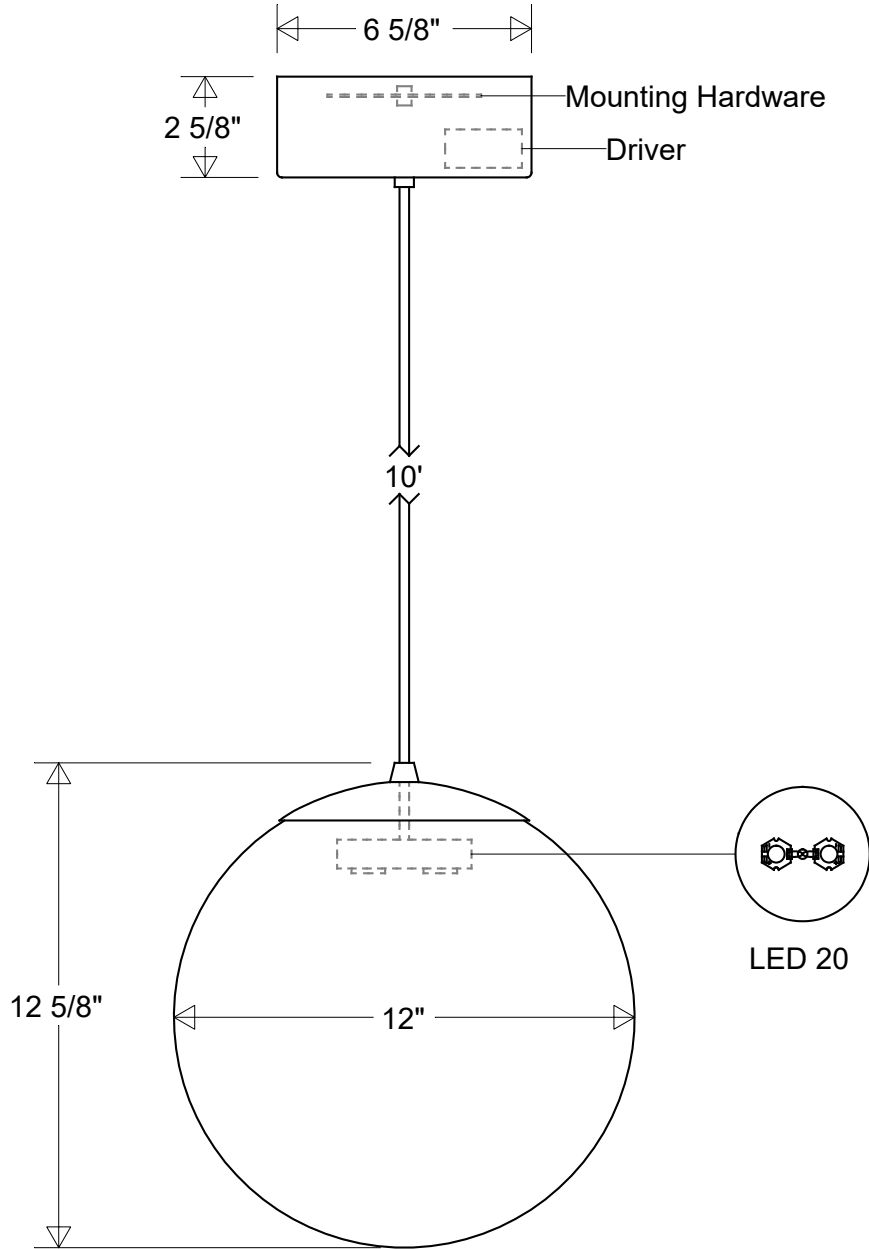

Primelite Manufacturing Corp

407 S Main St, Freeport, NY 11520

Phone: 516-868-4411 | Fax: 516-868-4609
 sales@primelite-mfg.com | www.primelite-mfg.com

PART # #282	LAMP LED 20	VOLTAGE 120 V	COLOR Powder Coated Paint
JOB NAME			TYPE Globe Pendant

Lamp: LED 20
 50 W MH Equivalent
 3K = 3282 Lumens
 4K = 3378 Lumens

	Initials	Date
Drawn	CB	03/2024
Checked		
ENG Appr.		
MFR Appr.		
QA		

#282 LED 20

12" Dia | 10' Vinyl Cord: Black or White
 Acrylic Globe: Smoke (/1) | White (/3) | Clear (/4)

Revisions

Zone	Rev	Description	Date	Appr

Construction:
 Aluminum | Acrylic Globe

Size	Drawing No.	Rev
A	0001	A

Unless Otherwise Specified:
 Dimensions in Inches

Weight:	Scale	CAD File	Sheet
			1 of 1