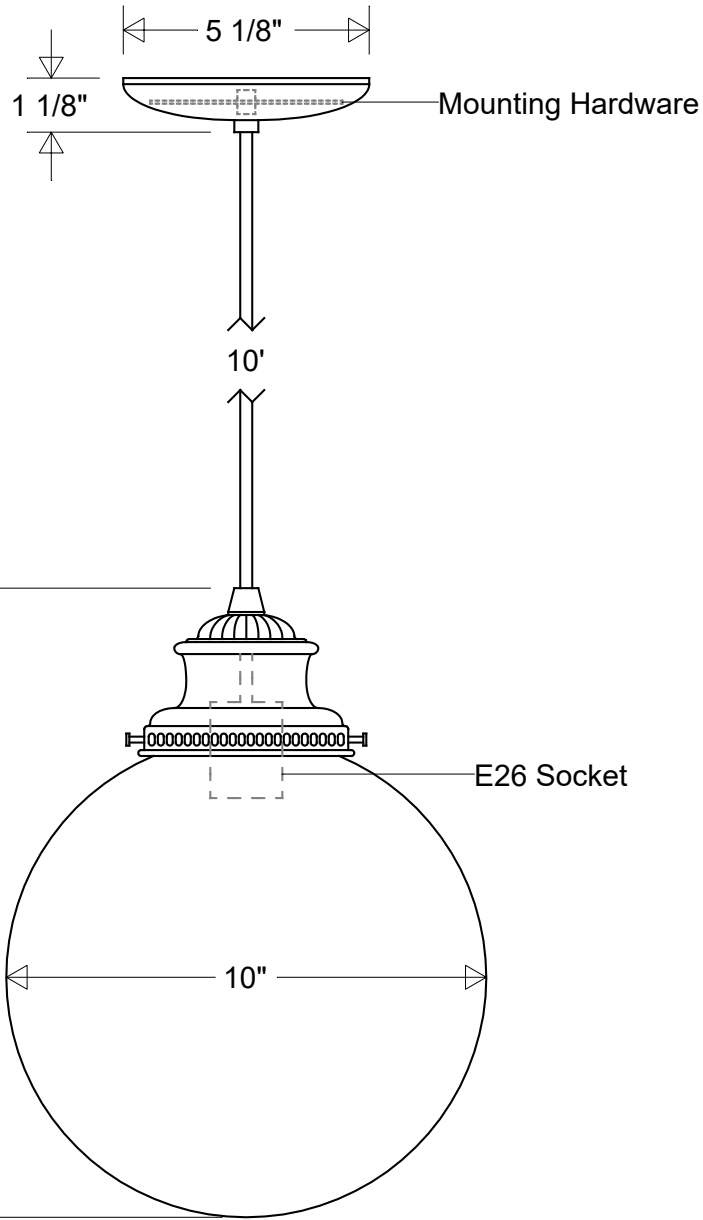

Primelite Manufacturing Corp

407 S Main St, Freeport, NY 11520

Phone: 516-868-4411 | Fax: 516-868-4609
 sales@primelite-mfg.com | www.primelite-mfg.com

PART # #280 N	LAMP E26 Socket	VOLTAGE 120 V	COLOR Powder Coated Paint
JOB NAME			TYPE Globe Pendant

Lamp: E26 Socket Max Wattage: 100 W 	Initials	Date	#280 N					
	Drawn	CB						11/2023
	Checked			10" Dia 13" H 10' Vinyl Cord: Black or White Globe: Smoke, White, Clear, Red, Green, Blue				
Construction: Aluminum Acrylic	ENG Appr.			Revisions				
	MFR Appr.			Zone	Rev	Description	Date	Appr
	QA							
Unless Otherwise Specified: Dimensions in Inches	Weight:			Size	Drawing No.	Rev	1 of 1	
				A	0001	A		