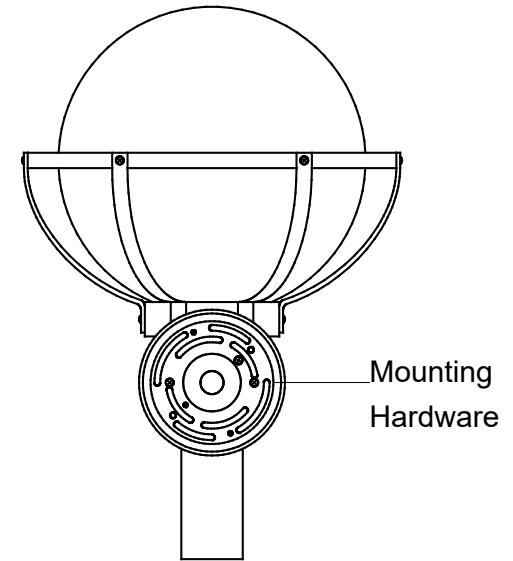

Primelite Manufacturing Corp

407 S Main St, Freeport, NY 11520

Phone: 516-868-4411 | Fax: 516-868-4609
 sales@primelite-mfg.com | www.primelite-mfg.com

PART # #2801 X	LAMP E26 Socket	VOLTAGE 120 V	COLOR Powder Coated Paint
JOB NAME			TYPE Wall Sconce

SIDE VIEW

FRONT VIEW

BACK VIEW

Lamp: E26 Socket Max Wattage: 100 W 	Initials	Date	<h2>Wall Sconce #2801 X</h2>							
	Drawn	CB						05/2022		
	Checked			12" Dia 14" Ext 18" H 10" Acrylic Globe Acrylic Globe: Smoke (-1) White (-3) Clear (-4)		Revisions				
Construction: Aluminum Acrylic	MFR Appr. QA		Size A	Drawing No. 0001	Rev A	Zone	Rev	Description	Date	Appr
Unless Otherwise Specified: Dimensions in Inches	Weight:	Scale	CAD File	Sheet 1 of 1						