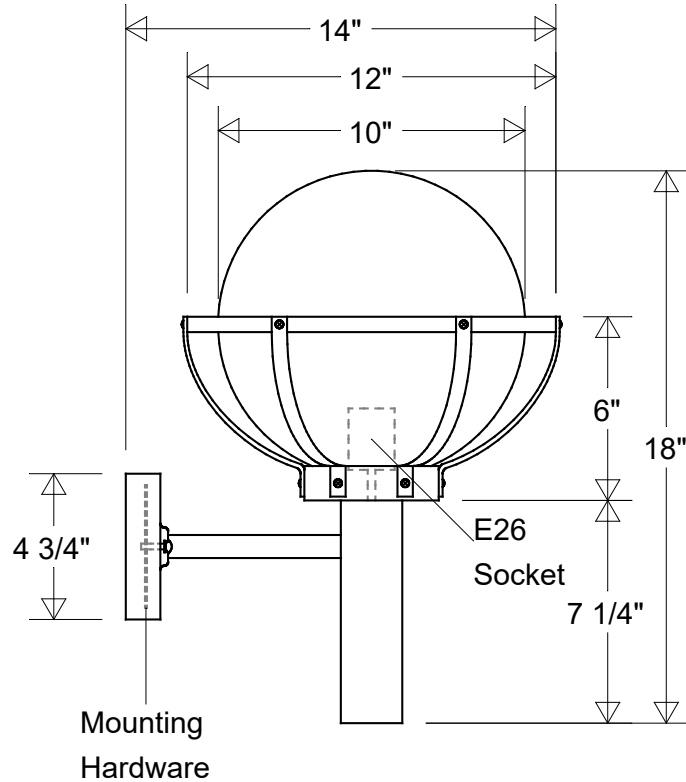

Primelite Manufacturing Corp

407 S Main St, Freeport, NY 11520

Phone: 516-868-4411 | Fax: 516-868-4609
 sales@primelite-mfg.com | www.primelite-mfg.com

PART # #2801 X	LAMP E26 Socket	VOLTAGE 120 V	COLOR Powder Coated Paint
JOB NAME			TYPE Wall Sconce

SIDE VIEW

FRONT VIEW

BACK VIEW

Lamp: E26 Socket Max Wattage: 100 W 	Initials	Date	<h2>Wall Sconce #2801 X</h2>							
	Drawn	CB						05/2022		
	Checked			12" Dia 14" Ext 18" H 10" Acrylic Globe Acrylic Globe: Smoke (-1) White (-3) Clear (-4)		Revisions				
Construction: Aluminum Acrylic	MFR Appr. QA		Size A	Drawing No. 0001	Rev A	Zone	Rev	Description	Date	Appr
Unless Otherwise Specified: Dimensions in Inches	Weight:	Scale	CAD File	Sheet 1 of 1						