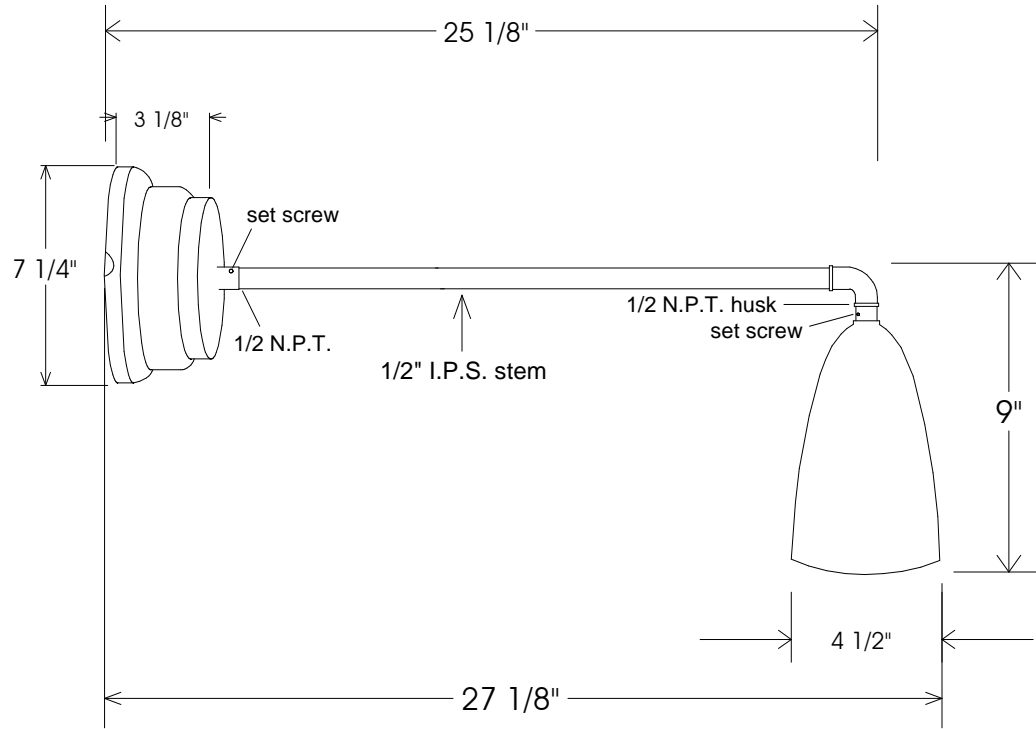

Small Ballast Pot Canopy

28A Shade

- 50,000 hour life
- Average savings is \$39.42 per year as compared to a 75 Watt incandescent
- Savings of \$ 518.16 for the life of the fixture
- Lumen output is equal to a 75 Watt bulb.

Unless Otherwise Specified: Dimensions in Inches Tolerances: Fractional ± Angular: Mach ± Bend ± Two Place Decimal ± Three Place Decimal ±	Drawn	Name	Date	Primelite Mfg. Corp. 28/855 LED 24 Watt 1000 Lumens @ 3000K 1250 Lumens @ 4000K 24 Volt Output
	Checked	T.A.R.	10/17/11	
	ENG Appr.		10/24/11	
	MFR Appr.			
	QA			
Construction: All Aluminum Pipe Size: 1/2"	Comments CAD Generated Drawing Do Not Manually Update			Size A
	Drawing No. 0001		Rev A	
	Scale	CAD File	Sheet 1 of 1	