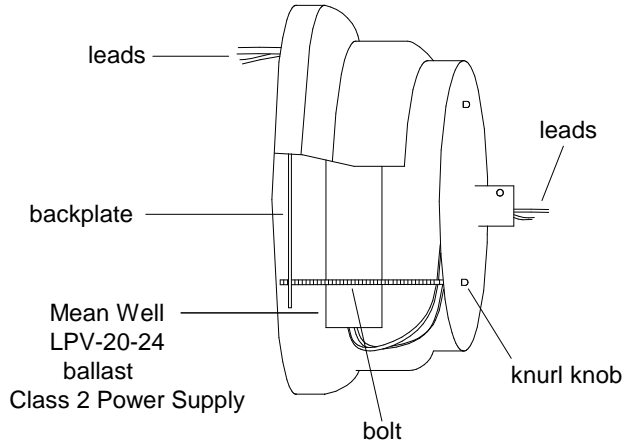

Small Ballast Pot Canopy

28A Shade

- 50,000 hour life
- Average savings is \$39.42 per year as compared to a 75 Watt incandescent
- Savings of \$ 518.16 for the life of the fixture
- Lumen output is equal to a 75 Watt bulb.

Unless Otherwise Specified: Dimensions in Inches Tolerances: Fractional ± Angular: Mach ± Bend ± Two Place Decimal ± Three Place Decimal ±	Drawn	Name	Date	Primelite Mfg. Corp. 28/855 LED 24 Watt 1000 Lumens @ 3000K 1250 Lumens @ 4000K 24 Volt Output
	Checked	T.A.R.	10/17/11	
	ENG Appr.		10/24/11	
	MFR Appr.			
	QA			
Construction: All Aluminum Pipe Size: 1/2"	Comments CAD Generated Drawing Do Not Manually Update			Size A
	Drawing No. 0001		Rev A	
	Scale	CAD File	Sheet 1 of 1	