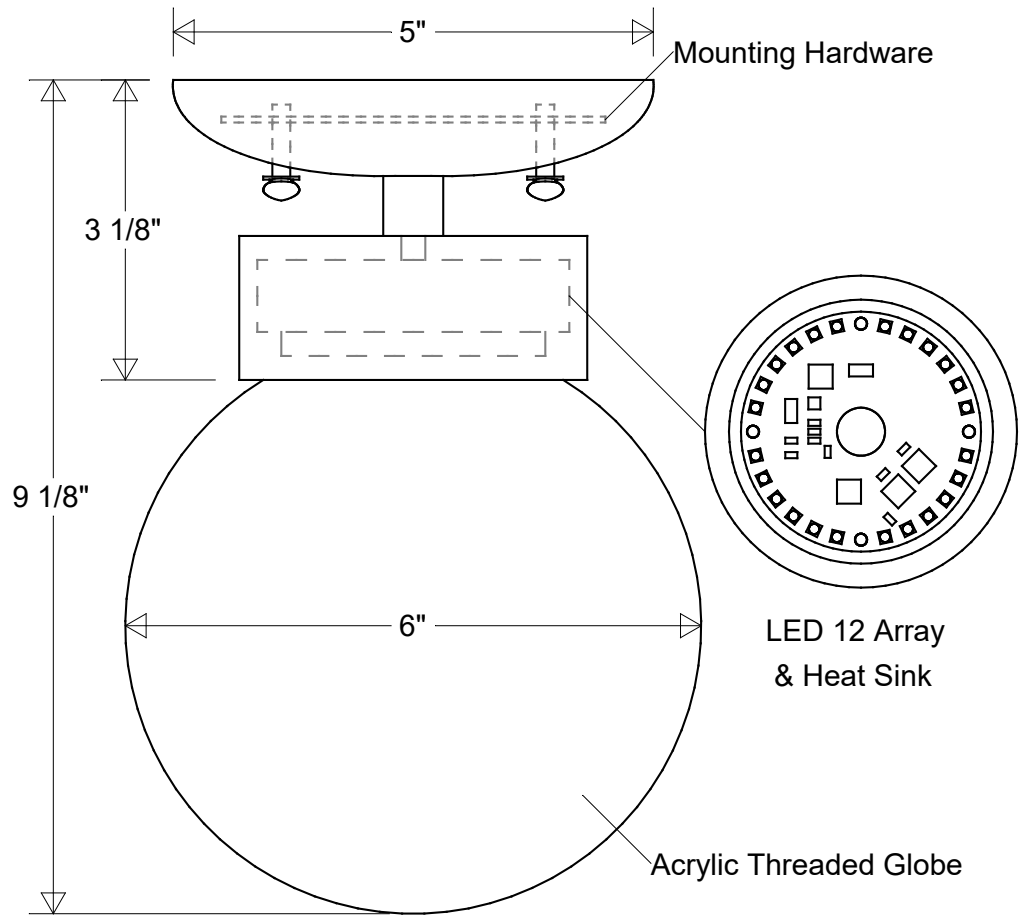

Lamp: LED 12 Array 60 W Inc Equivalent 3K = 1140 Lumens 4K = 1280 Lumens	Initials Drawn CB Checked ENG Appr.	Date 05/2023	<h2>#276 F LED 12</h2>			Revisions				
	6" Dia 9 1/8" H Acrylic Globe: Smoke (/1) White (/3) Clear (/4)		Size A	Drawing No. 0001	Rev A	Zone	Rev	Description	Date	Appr
	Construction: Aluminum Acrylic Globe	MFR Appr. QA		Scale	CAD File	Sheet 1 of 1				
Unless Otherwise Specified: Dimensions in Inches	Weight:									