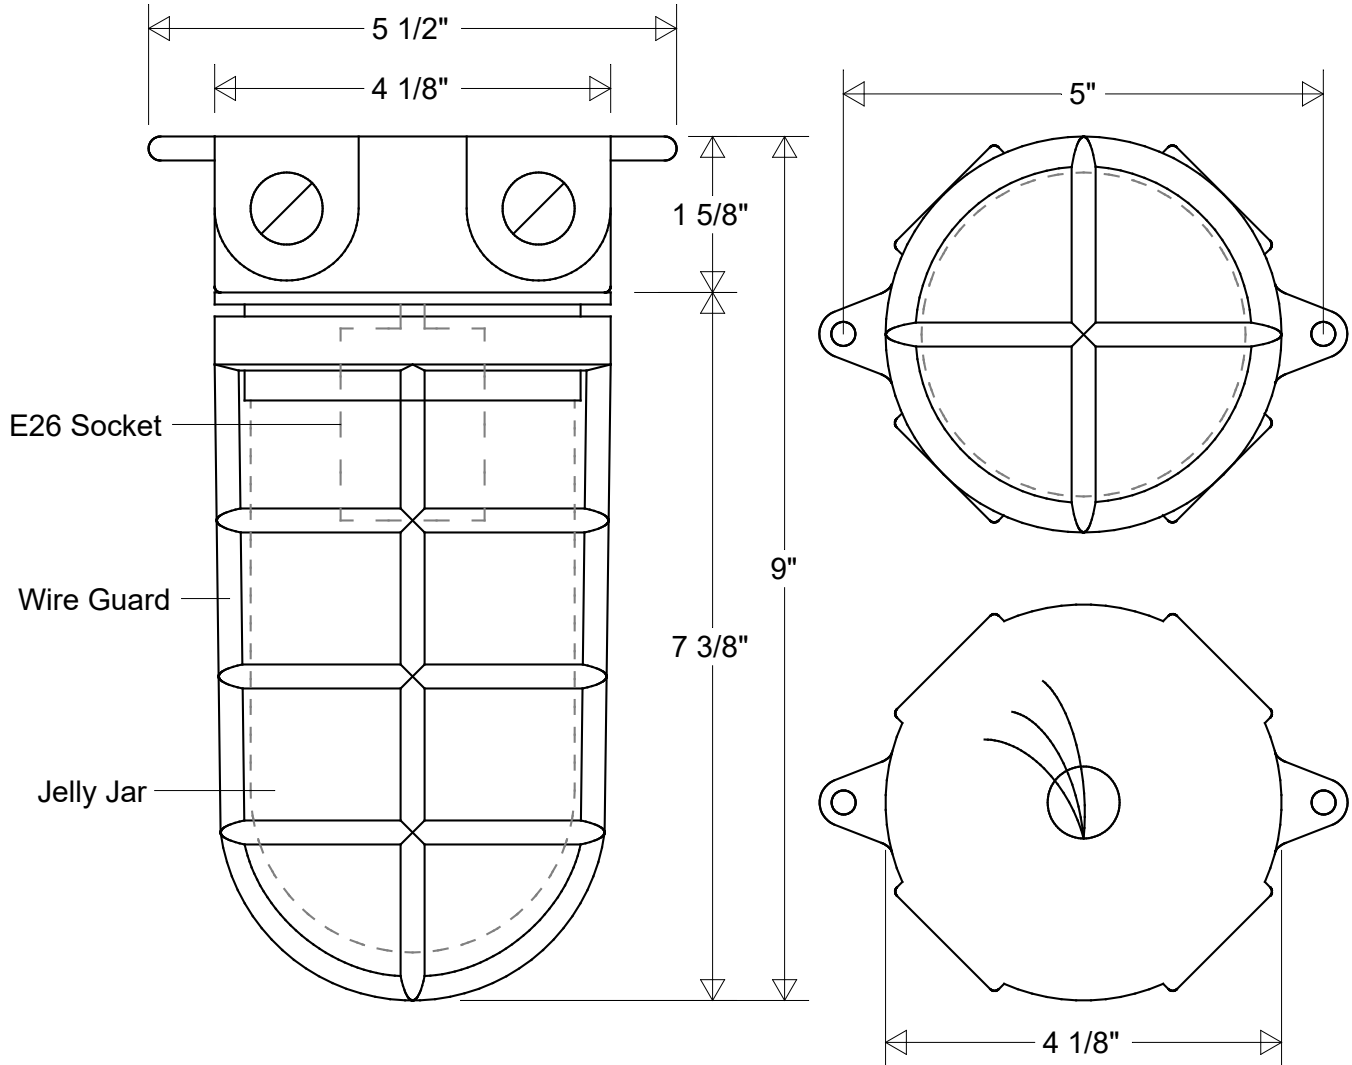

<b>Lamp: E26 Socket</b> Max Wattage: 100 W 	<b>Initials</b>	<b>Date</b>	<b>Ceiling Flush #26 WG F</b>							
	Drawn	CB				10/2022				
	Checked			4 1/8" Dia   9" H   Junction Box Included						
Construction: Aluminum   Glass	ENG Appr.			Glass Jar: Blue (/1)   Amber (/8)						
<b>Unless Otherwise Specified:</b> Dimensions in Inches	MFR Appr.		Size	Drawing No.	Rev	<b>Revisions</b>				
	QA		<b>A</b>	<b>0001</b>	<b>A</b>	<b>Zone</b>	<b>Rev</b>	<b>Description</b>	<b>Date</b>	<b>Appr</b>
	<b>Weight:</b>		Scale	CAD File	Sheet					
					<b>1 of 1</b>					