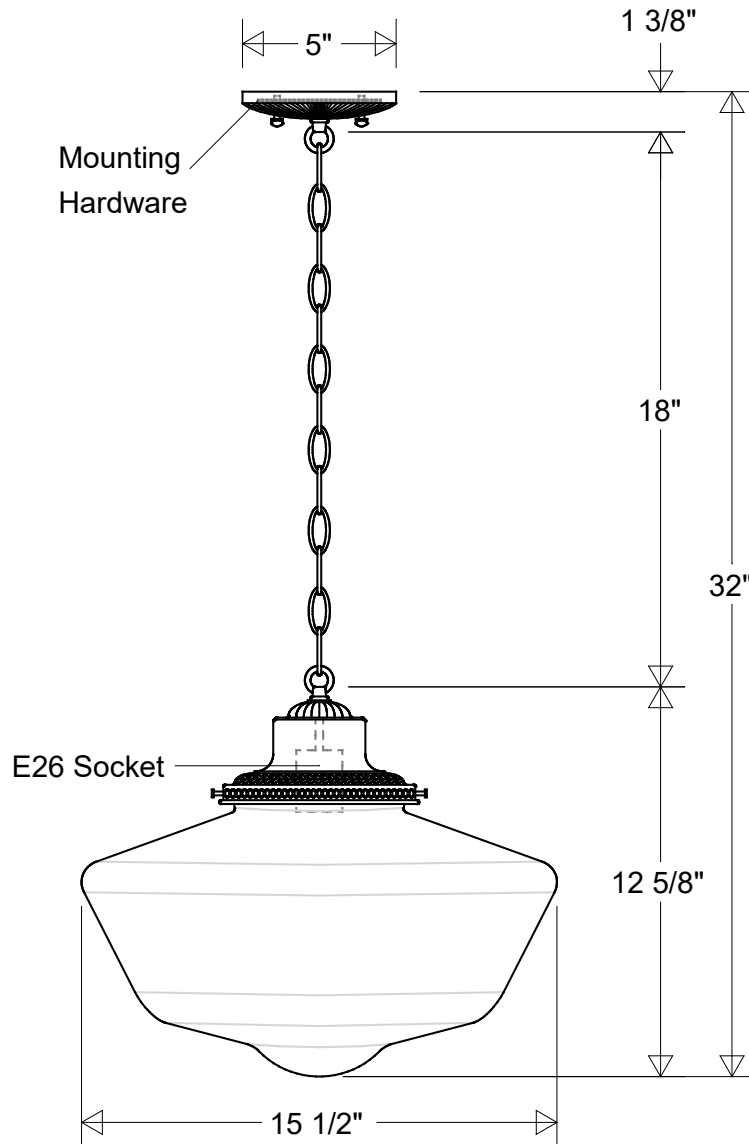

Primelite Manufacturing Corp

407 S Main St, Freeport, NY 11520

Phone: 516-868-4411 | Fax: 516-868-4609
 sales@primelite-mfg.com | www.primelite-mfg.com

PART # #256	LAMP E26 Socket	VOLTAGE 120 V	COLOR Powder Coated Paint
JOB NAME			TYPE Pendant

Lamp: E26 Socket Max Wattage: 150 W 	Initials Drawn CB Checked ENG Appr.	Date 06/2022	Pendant #256 15 1/2" Dia 32" H 18" Chain White Glass Schoolhouse Globe			Revisions				
	MFR Appr. QA	Size A				Drawing No. 0001	Rev A	Zone	Rev	Description
	Construction: Aluminum Glass	Weight:	Scale	CAD File	Sheet 1 of 1					