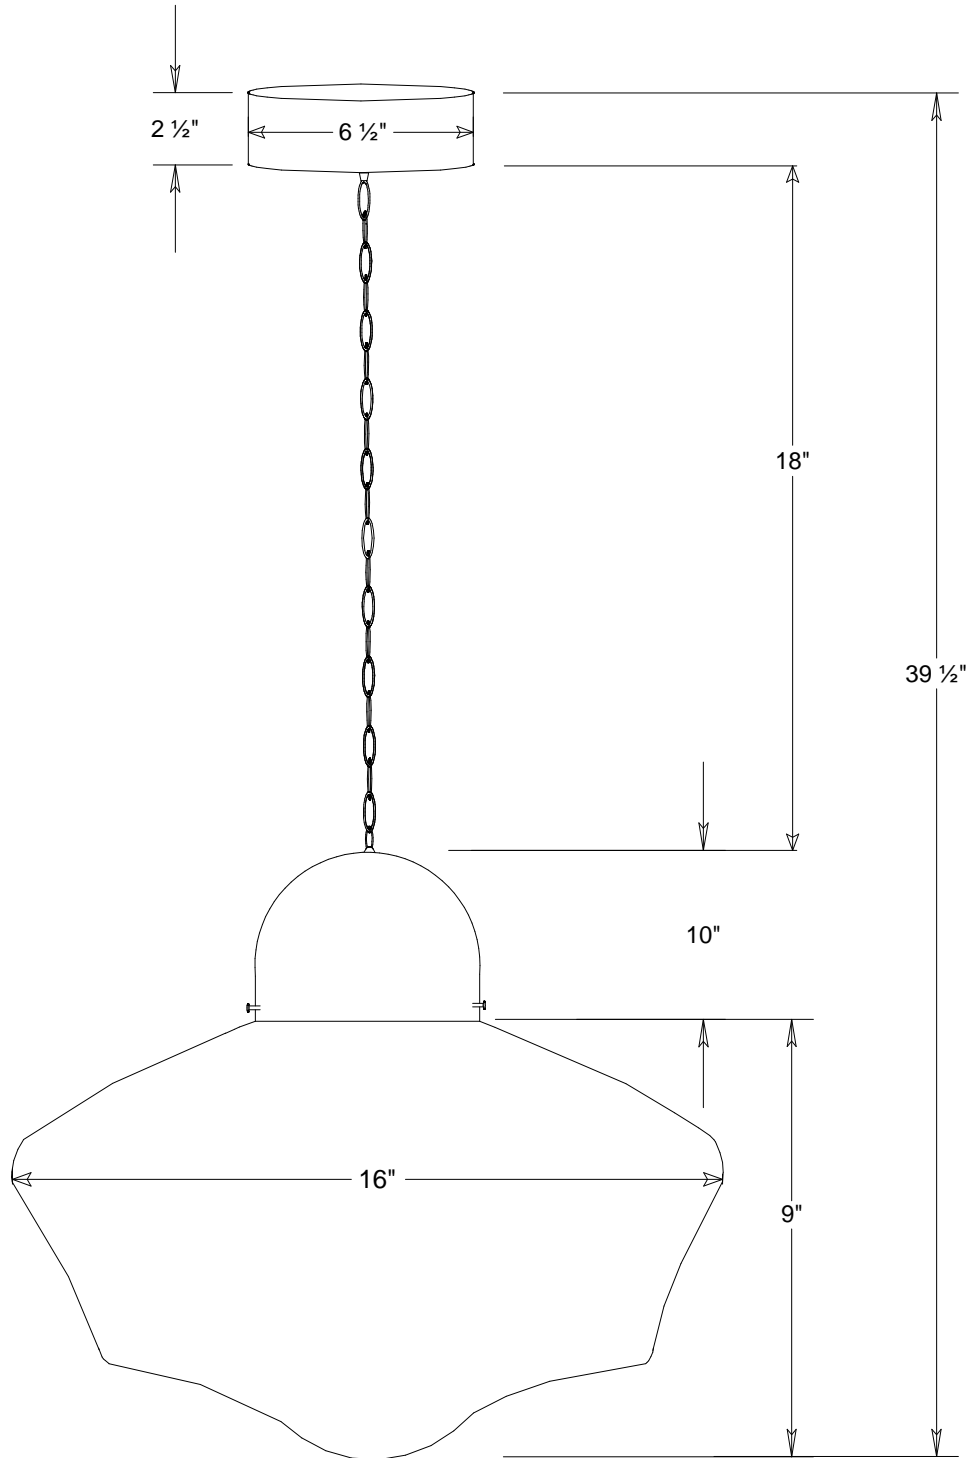

Primelite Manufacturing Corp

407 S Main St, Freeport, NY 11520

Phone: 516-868-4411 | Fax: 516-868-4609
 sales@primelite-mfg.com | www.primelite-mfg.com

PART #	LAMP	VOLTAGE	COLOR
JOB NAME			TYPE

Lamp:

LED20 (LED10 x 2)

Construction:
Aluminum | Glass | Steel

Unless Otherwise Specified:
Dimensions in Inches

Name	Date
Drawn iv	01/17/18
Checked	
ENG Appr.	
MFR Appr.	
QA	

Pendant #256 LED20

16" School House Glass Globe

18" Chain (Cord and Stem also available. Please Inquire)

Size	Drawing No.	Rev
A	0001	A

Scale	CAD File	Sheet
		1 of 1

Available Shades:
14" (#254), 16" (#256), 18" (#258)

Revisions

Zone	Rev	Description	Date	Approved