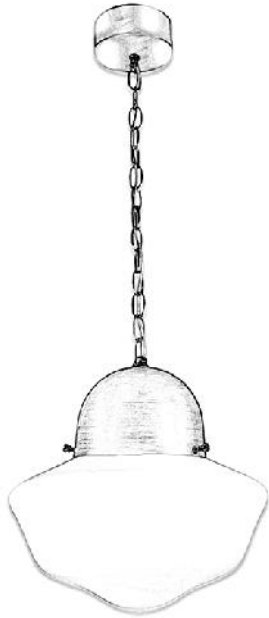

Primelite Manufacturing Corp

407 S Main St, Freeport, NY 11520

Phone: 516-868-4411 | Fax: 516-868-4609
 sales@primelite-mfg.com | www.primelite-mfg.com

PART #	LAMP	VOLTAGE	COLOR
JOB NAME			TYPE

Lamp:

LED20 (LED10 x 2)

Construction:
Aluminum | Glass | Steel

Unless Otherwise Specified:
Dimensions in Inches

Name	Date
Drawn iv	01/17/18
Checked	
ENG Appr.	
MFR Appr.	
QA	

Pendant #256 LED20

16" School House Glass Globe

18" Chain (Cord and Stem also available. Please Inquire)

Size	Drawing No.	Rev
A	0001	A

Scale	CAD File	Sheet
		1 of 1

Available Shades:
14" (#254), 16" (#256), 18" (#258)

Revisions

Zone	Rev	Description	Date	Approved