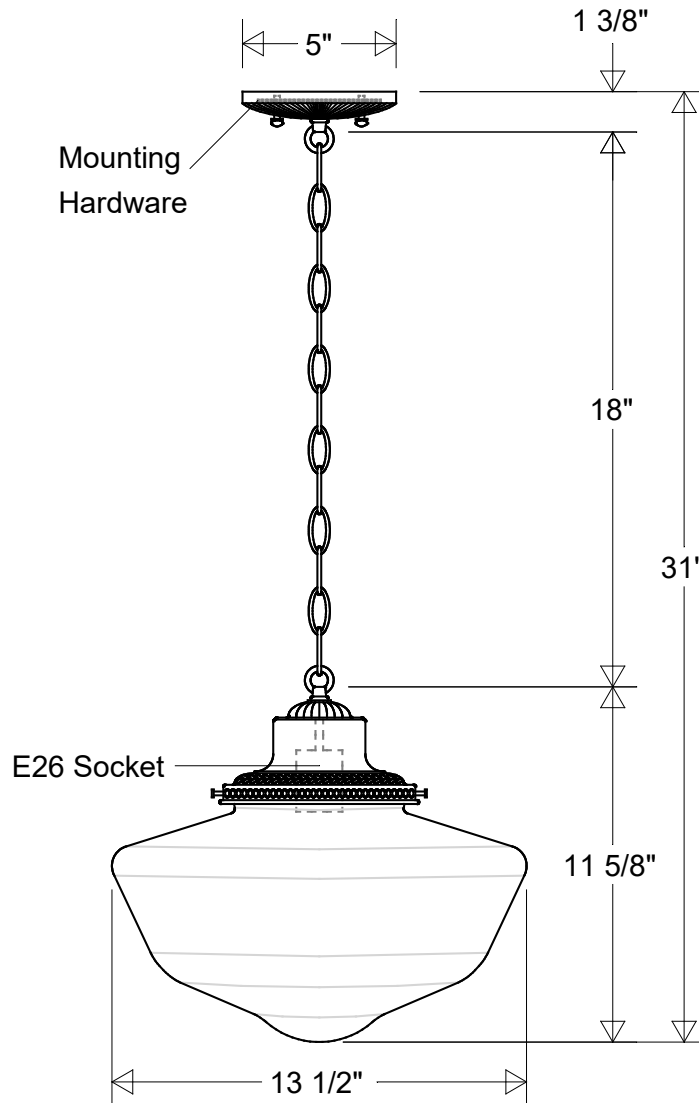

Primelite Manufacturing Corp

407 S Main St, Freeport, NY 11520

Phone: 516-868-4411 | Fax: 516-868-4609
 sales@primelite-mfg.com | www.primelite-mfg.com

PART # #254	LAMP E26 Socket	VOLTAGE 120 V	COLOR Powder Coated Paint
JOB NAME			TYPE Pendant

Lamp: E26 Socket Max Wattage: 150 W 	Initials	Date	Pendant #254 13 1/2" Dia 31" H 18" Chain White Glass Schoolhouse Globe					
	Drawn	CB						06/2022
	Checked			Revisions				
Construction: Aluminum Glass	ENG Appr.			Zone	Rev	Description	Date	Appr
	MFR Appr.							
	QA							
Unless Otherwise Specified: Dimensions in Inches	Weight:		Scale	CAD File	Sheet	1 of 1		