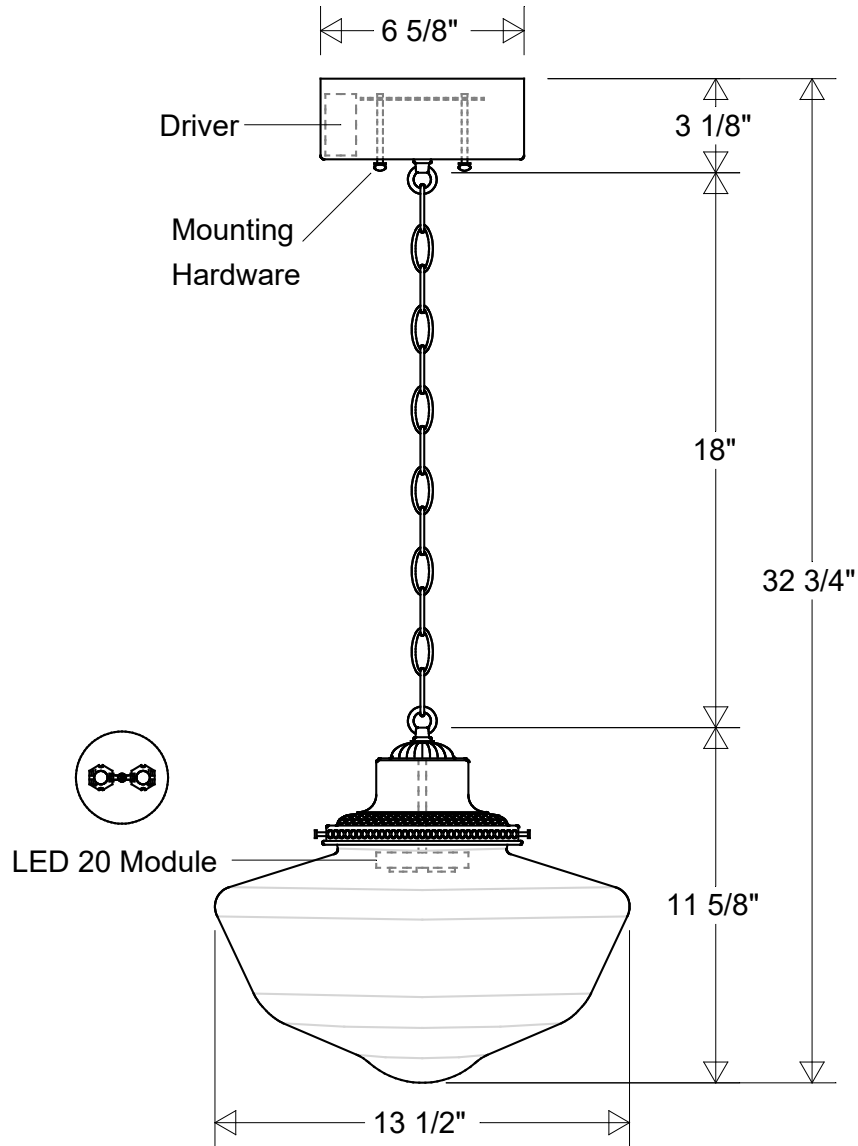

Primelite Manufacturing Corp

407 S Main St, Freeport, NY 11520

Phone: 516-868-4411 | Fax: 516-868-4609
 sales@primelite-mfg.com | www.primelite-mfg.com

PART # #254 LED 20	LAMP Built-In LED	VOLTAGE 120 V	COLOR Powder Coated Paint
JOB NAME			TYPE Pendant

Lamp: LED 20 Module

200 W Inc Equivalent
 3K = 2530 Lumens
 4K = 2550 Lumens

	Initials	Date
Drawn	CB	10/2022
Checked		
ENG Appr.		
MFR Appr.		
QA		

Pendant #254 LED 20

13 1/2" Dia | 32 3/4" H | 18" Chain
 White Glass Schoolhouse Globe

Revisions

Zone	Rev	Description	Date	Appr

Construction:
 Aluminum | Glass

Size	Drawing No.	Rev
A	0001	A

Unless Otherwise Specified:
 Dimensions in Inches

Weight:	Scale	CAD File	Sheet
			1 of 1