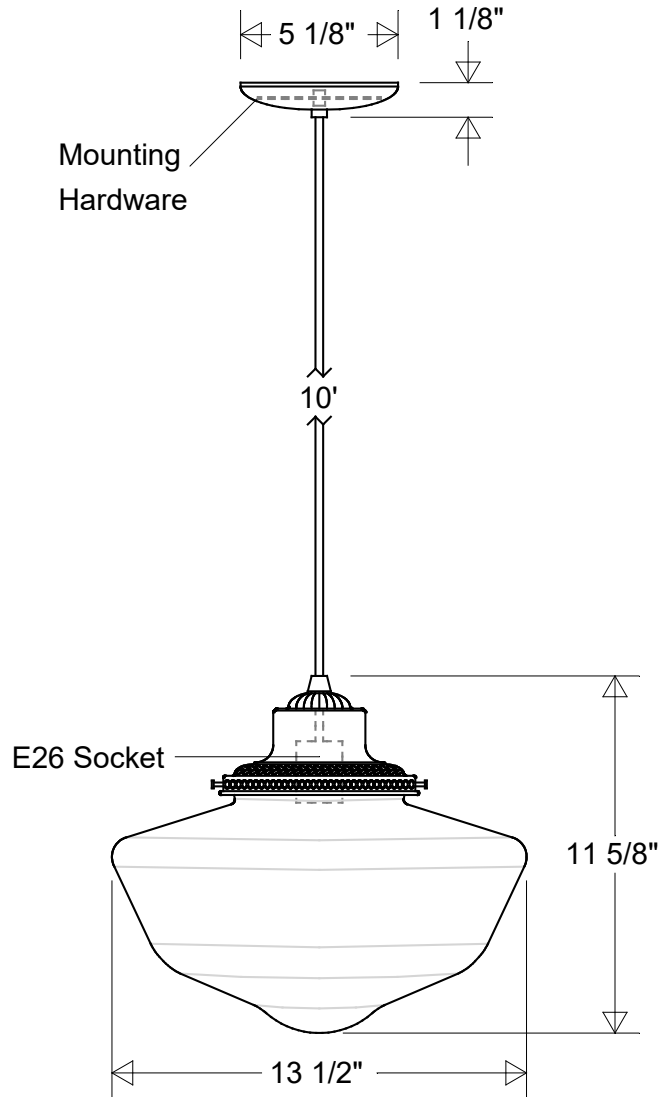

Primelite Manufacturing Corp

407 S Main St, Freeport, NY 11520

Phone: 516-868-4411 | Fax: 516-868-4609
 sales@primelite-mfg.com | www.primelite-mfg.com

PART # #254 Cord	LAMP E26 Socket	VOLTAGE 120 V	COLOR Powder Coated Paint
JOB NAME			TYPE Pendant

Lamp: E26 Socket Max Wattage: 150 W 	Initials	Date	#254 Cord								
	Drawn	CB						04/2023			
	Checked			13 1/2" Dia 11 5/8" H White Glass Globe							
Construction: Aluminum Glass	ENG Appr.			10' Vinyl Cord: Black White							
Unless Otherwise Specified: Dimensions in Inches	MFR Appr.			Size	Drawing No.	Rev	Revisions				
	QA			A	0001	A					
	Weight:			Scale	CAD File	Sheet	Zone	Rev	Description	Date	Appr
						1 of 1					