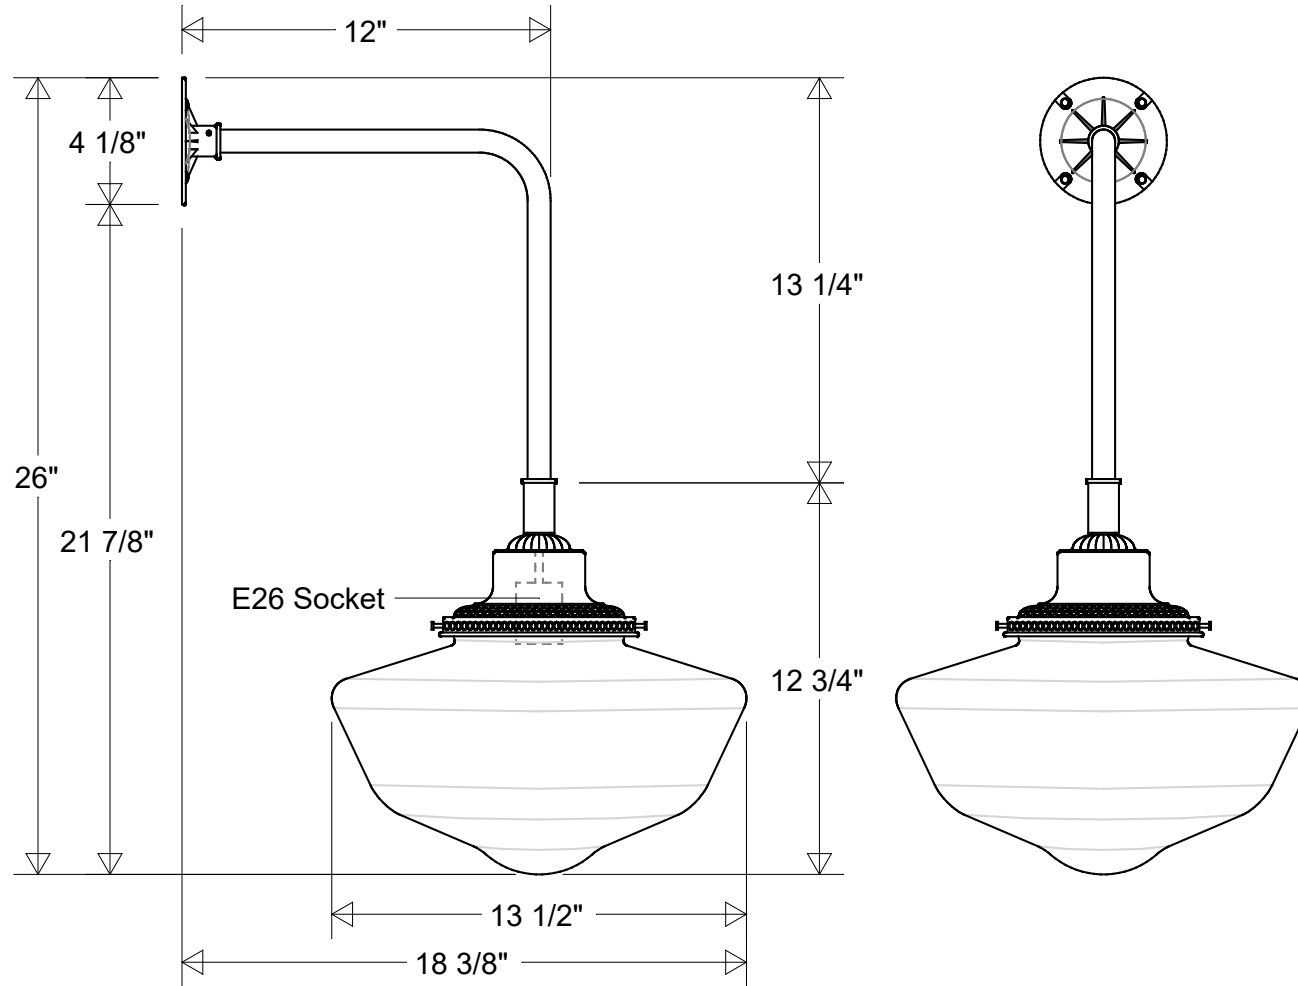

Primelite Manufacturing Corp

407 S Main St, Freeport, NY 11520

Phone: 516-868-4411 | Fax: 516-868-4609
 sales@primelite-mfg.com | www.primelite-mfg.com

PART # #254/871	LAMP E26 Socket	VOLTAGE 120 V	COLOR Powder Coated Paint
JOB NAME			TYPE Gooseneck

Lamp: E26 Socket Max Wattage: 150 W 	Initials	Date	<h2>#254/871</h2>								
	Drawn	CB						04/2023			
	Checked			13 1/2" Dia 18 3/8" Ext 26" H		Revisions					
Construction: Aluminum Glass	ENG Appr.			Size	Drawing No.	Rev	Zone	Rev	Description	Date	Appr
Unless Otherwise Specified: Dimensions in Inches	MFR Appr.			A	0001	A					
	QA			Scale	CAD File	Sheet					
	Weight:					1 of 1					