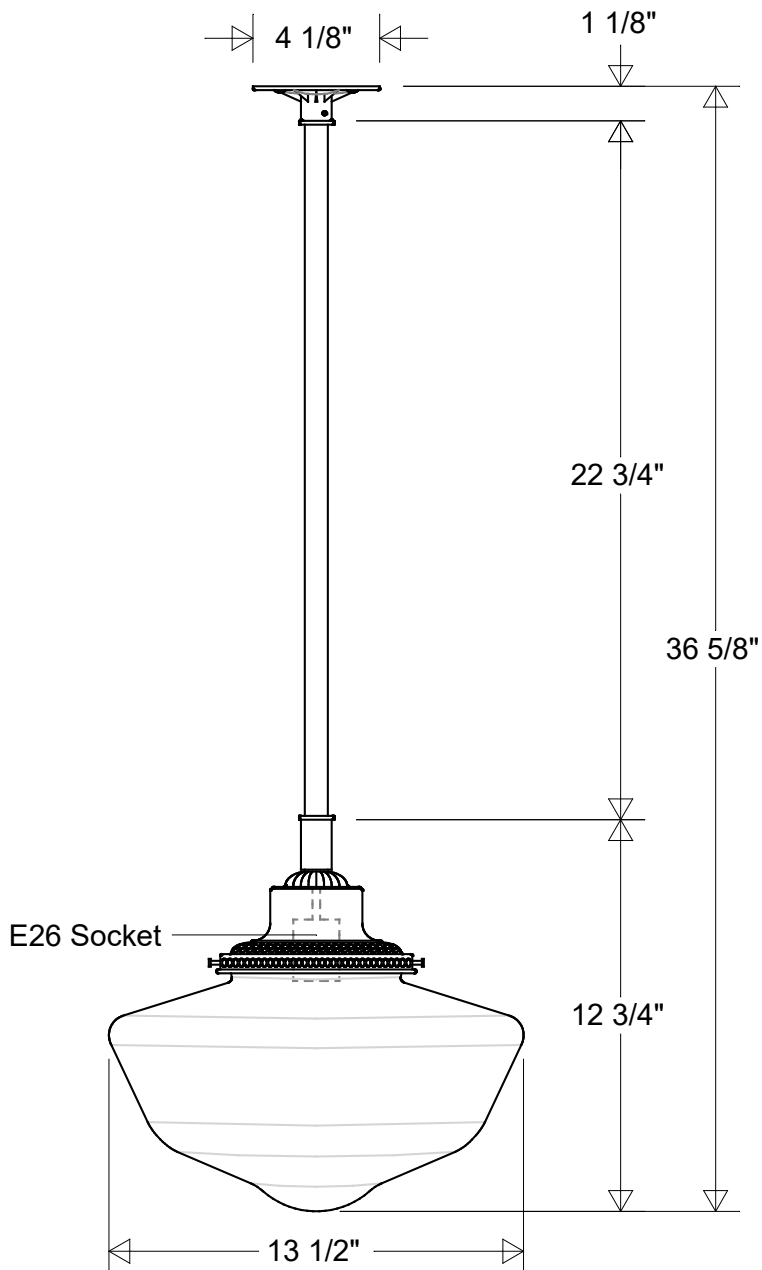

# Primelite Manufacturing Corp

407 S Main St, Freeport, NY 11520

Phone: 516-868-4411 | Fax: 516-868-4609  
 sales@primelite-mfg.com | www.primelite-mfg.com

PART # #254/24	LAMP E26 Socket	VOLTAGE 120 V	COLOR Powder Coated Paint
JOB NAME			TYPE Pendant

<b>Lamp: E26 Socket</b> Max Wattage: 150 W 	Initials	Date	<b>#254/24</b>								
	Drawn	CB						04/2023			
	Checked			13 1/2" Dia   36 5/8" H   24" x 1/2" IPS Stem			<b>Revisions</b>				
Construction: Aluminum   Glass	ENG Appr.			Size	Drawing No.	Rev	Zone	Rev	Description	Date	Appr
	MFR Appr.			<b>A</b>	<b>0001</b>	<b>A</b>					
Unless Otherwise Specified: Dimensions in Inches	QA			Scale	CAD File	Sheet					
	Weight:					<b>1 of 1</b>					