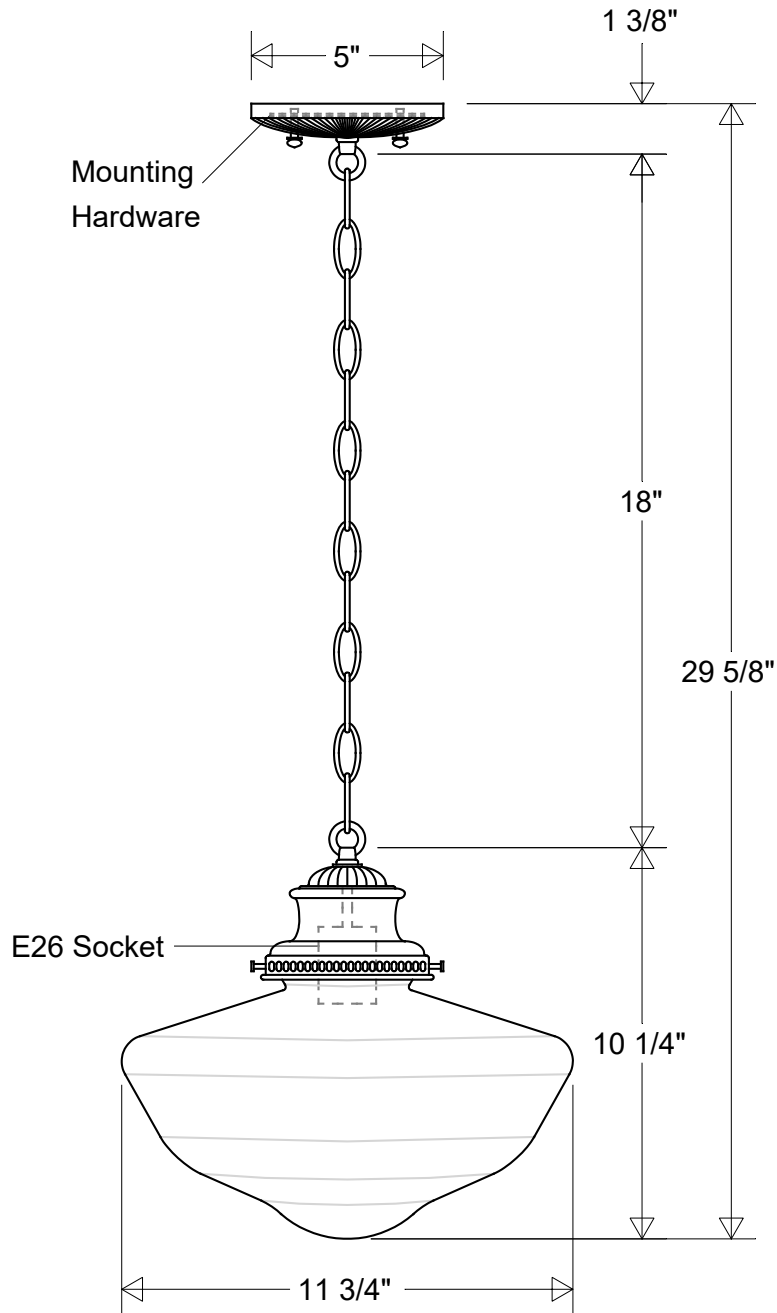

Primelite Manufacturing Corp

407 S Main St, Freeport, NY 11520

Phone: 516-868-4411 | Fax: 516-868-4609
 sales@primelite-mfg.com | www.primelite-mfg.com

PART # #252	LAMP E26 Socket	VOLTAGE 120 V	COLOR Powder Coated Paint
JOB NAME			TYPE Pendant

Lamp: E26 Socket Max Wattage: 100 W 	Initials	Date	<h2>#252</h2>					
	Drawn	CB						03/2024
	Checked			11 3/4" Dia 29 5/8" H 18" Chain White Glass Schoolhouse Globe				
Construction: Aluminum Glass	ENG Appr.			Revisions				
	MFR Appr.			Zone	Rev	Description	Date	Appr
	QA							
All dimensions are nominal.	Weight:		Scale	CAD File	Sheet	1 of 1		