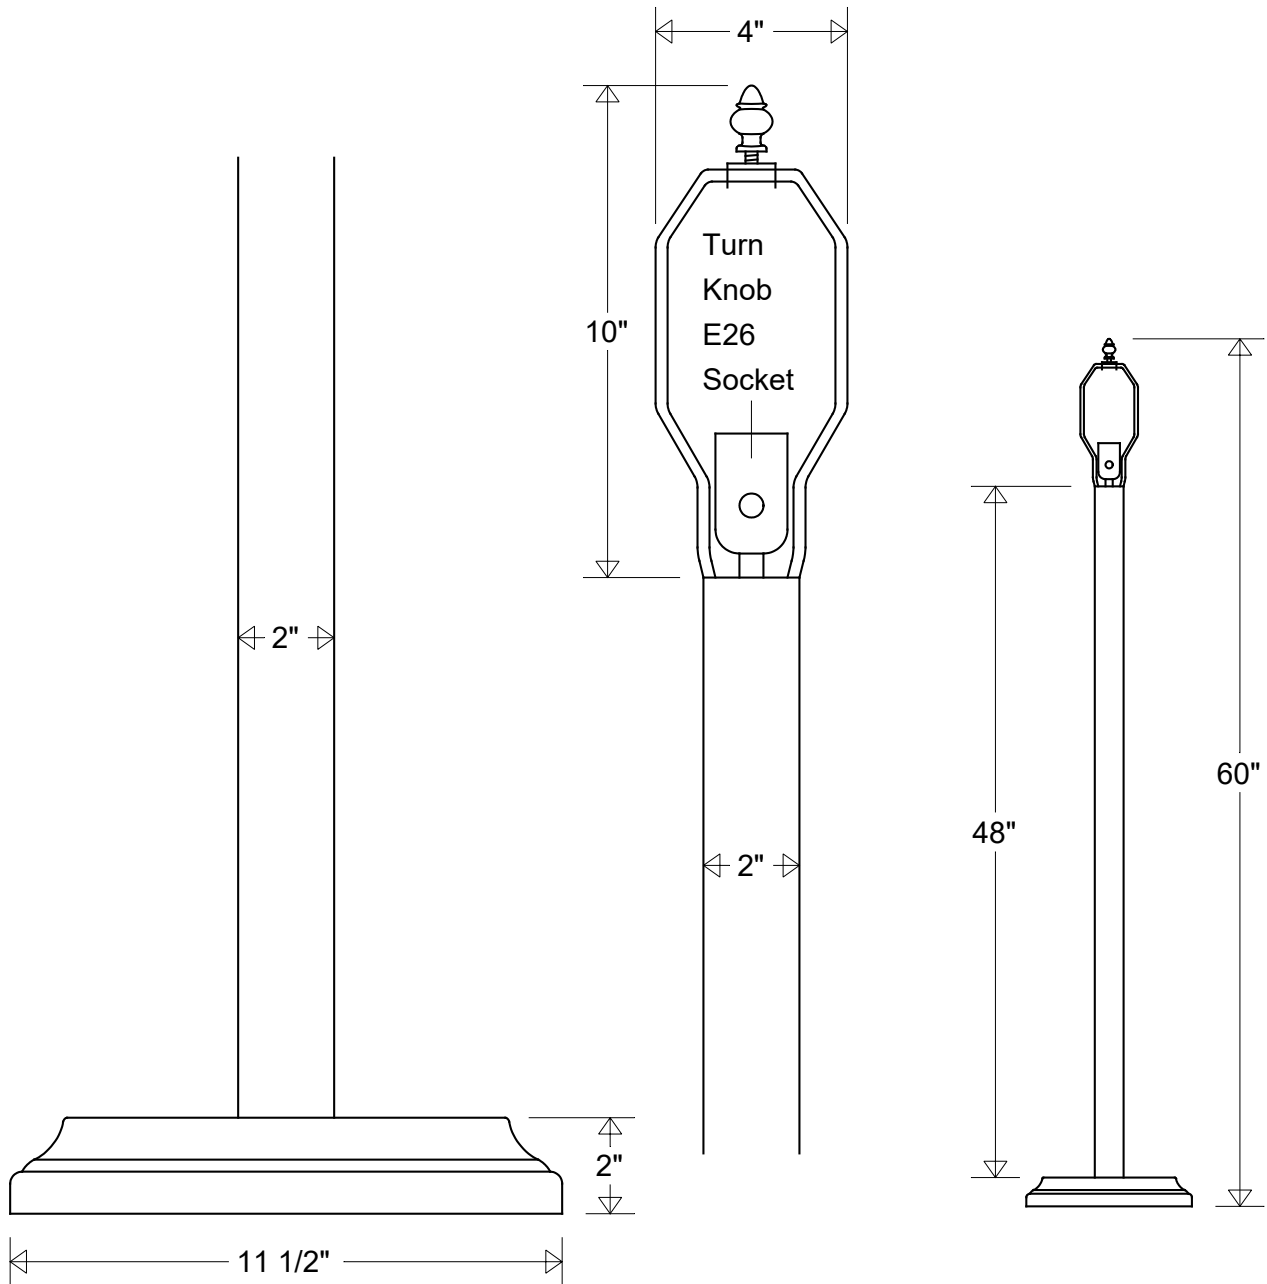

# Primelite Manufacturing Corp

407 S Main St, Freeport, NY 11520

Phone: 516-868-4411 | Fax: 516-868-4609  
 sales@primelite-mfg.com | www.primelite-mfg.com

PART # #231C Turn	LAMP E26 Socket	VOLTAGE 120 V	COLOR Powder Coated Paint
JOB NAME			TYPE Floor Lamp

<b>Lamp: E26 Socket</b> Max Wattage: 1/100 W 	Name	Date	<b>Floor Lamp #231C Turn</b>			
	Drawn	CB				08/2021
	Checked			11 1/2" Dia Base   60" OAH   Turn Knob Socket Comes with 10' of cord and plug		
	ENG Appr.					
MFR Appr.			Size	Drawing No.	Rev	
Construction: Aluminum   Steel	QA		<b>A</b>	<b>0001</b>	<b>A</b>	
Unless Otherwise Specified: Dimensions in Inches	Weight		Scale	CAD File	Sheet	
					<b>1 of 1</b>	